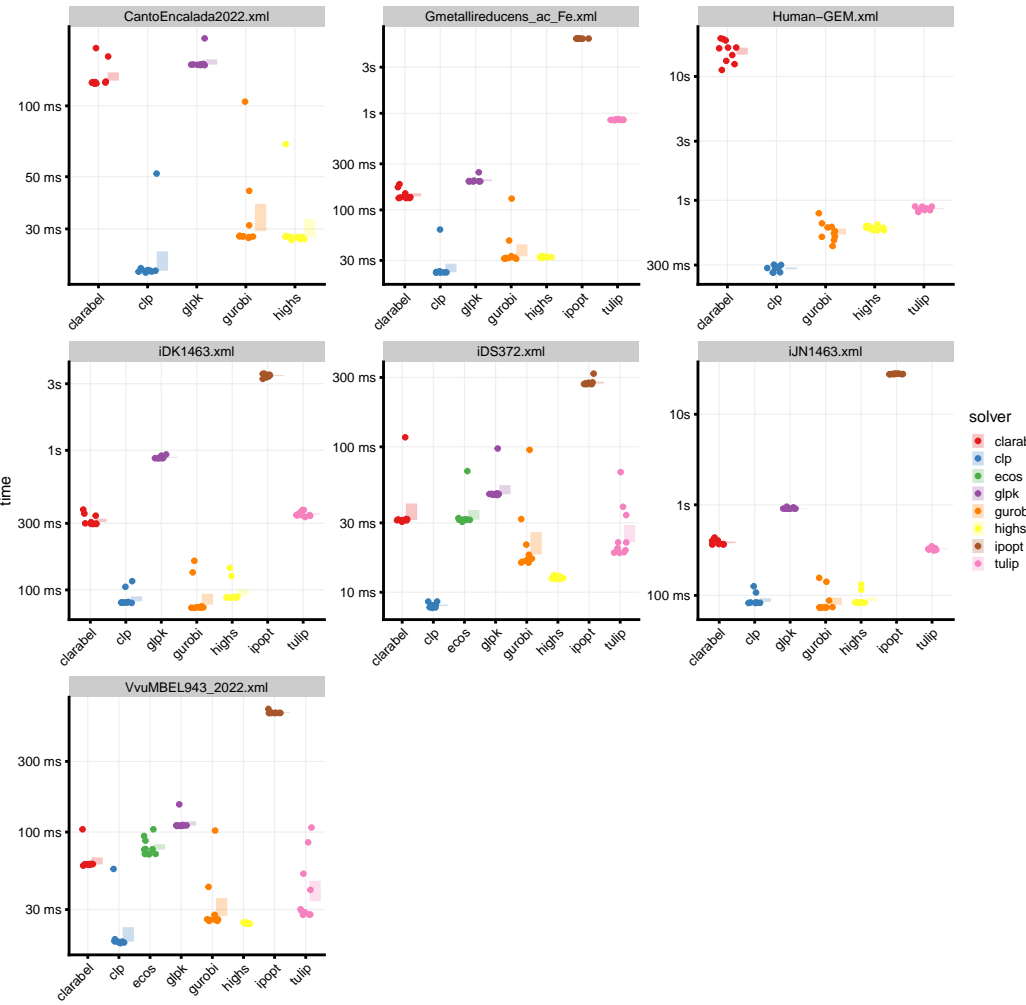

Solver performance benchmark: FBA

solver