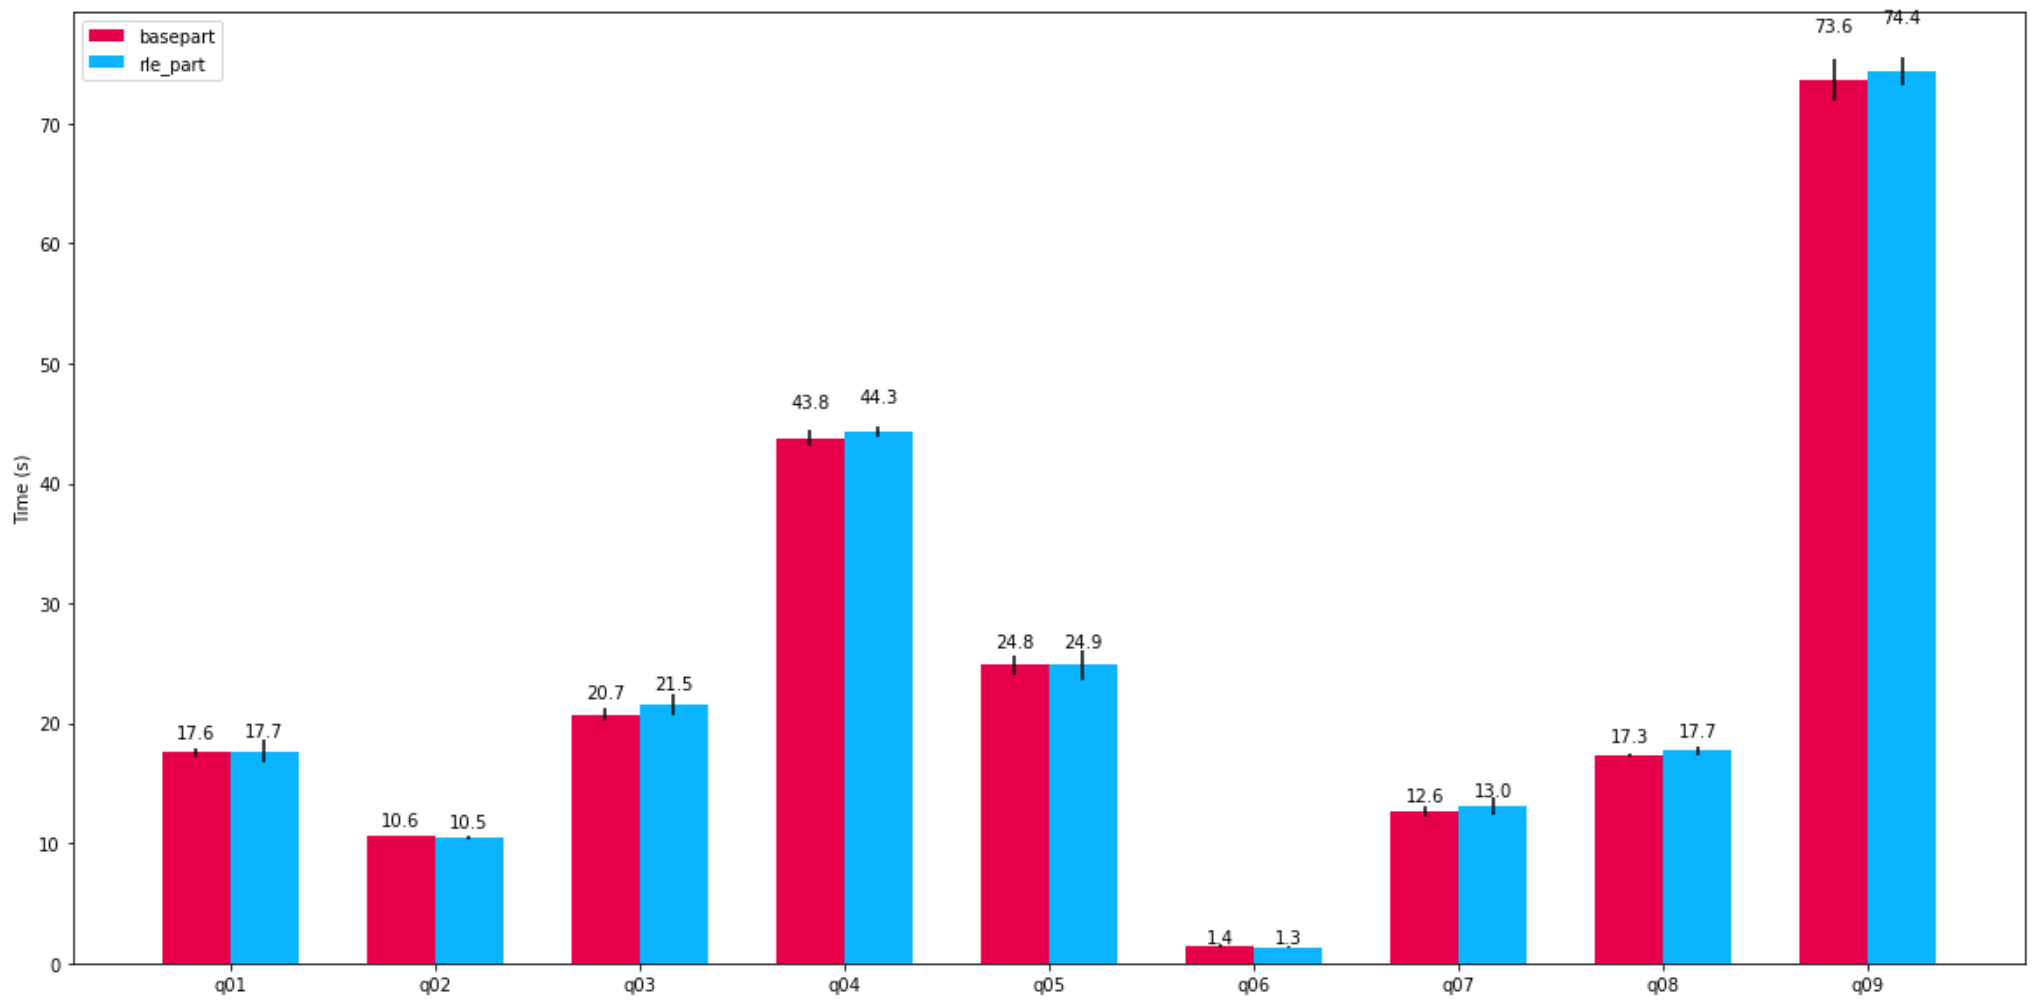

Overall Metric Sums

	label	TPCH wall time	TPC-DS wall time	TPCH CPU time	TPC-DS CPU time	TPCH peak memory	TPC-DS peak memory
0	basepart	509.244667	879.648167	52809.000000	94021.576833	1.148 TiB	0.922 TiB
1	rle_part	511.447833	889.255333	52077.400000	91099.115833	1.144 TiB	938.332 GiB

FAILED QUERIES

basepart

benchmark	query	mean_duration	std_dev
-----------	-------	---------------	---------

rle_part

benchmark	query	mean_duration	std_dev
-----------	-------	---------------	---------

TPC-H Comparison (DURATION)

	query	basepart mean	basepart std.dev	rle_part mean	rle_part std.dev
0	presto/tpch: q01	17.561333	0.359953	17.691667	1.015780
1	presto/tpch: q02	10.619167	0.067182	10.491000	0.119902
2	presto/tpch: q03	20.739833	0.475765	21.534333	0.837460
3	presto/tpch: q04	43.776000	0.640916	44.296167	0.433396
4	presto/tpch: q05	24.849833	0.852649	24.850000	1.194229
5	presto/tpch: q06	1.395500	0.108138	1.321500	0.056352
6	presto/tpch: q07	12.642500	0.468865	13.036333	0.727190
7	presto/tpch: q08	17.314167	0.156634	17.722667	0.332401