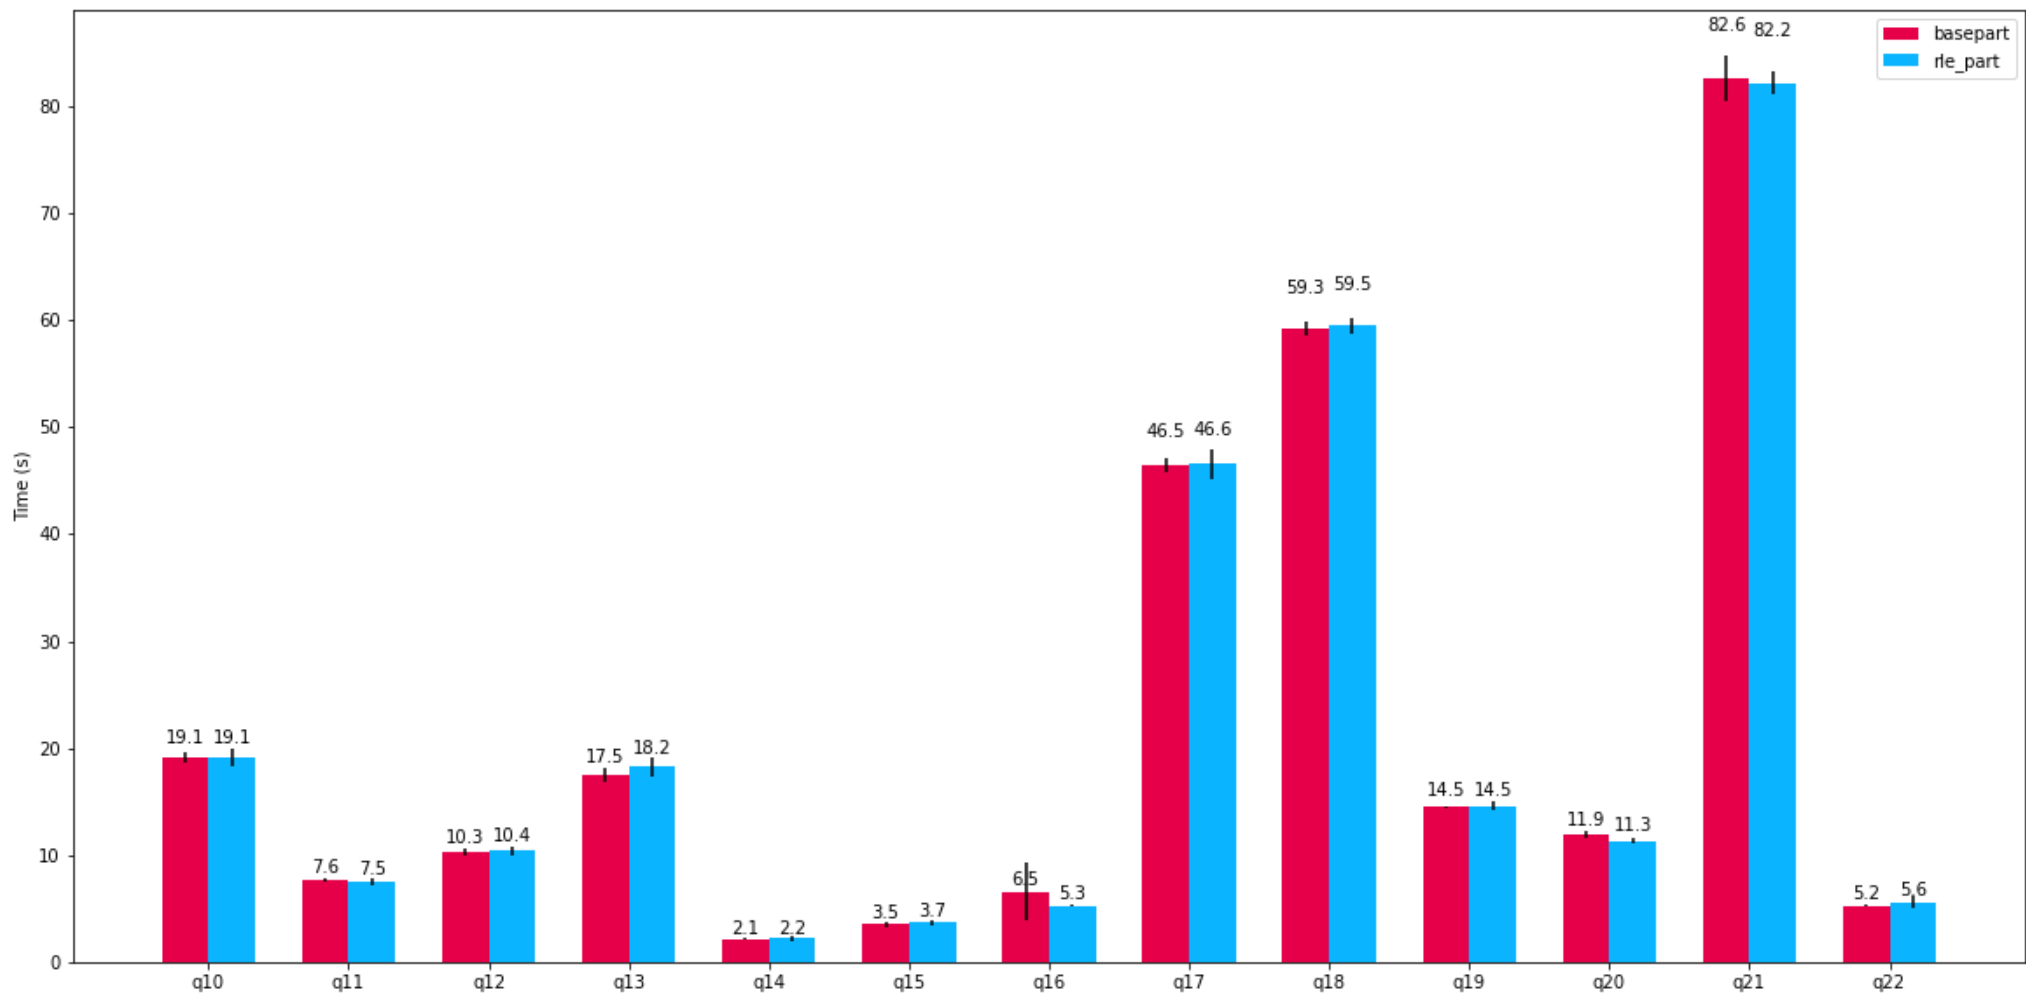

Overall Metric Sums

	label	TPCH wall time	TPC-DS wall time	TPCH CPU time	TPC-DS CPU time	TPCH peak memory	TPC-DS peak memory
0	basepart	509.244667	879.648167	52809.000000	94021.576833	1.148 TiB	0.922 TiB
1	rle_part	511.447833	889.255333	52077.400000	91099.115833	1.144 TiB	938.332 GiB

FAILED QUERIES

basepart

benchmark	query	mean_duration	std_dev
-----------	-------	---------------	---------

rle_part

benchmark	query	mean_duration	std_dev
-----------	-------	---------------	---------

TPC-H Comparison (DURATION)

	query	basepart mean	basepart std.dev	rle_part mean	rle_part std.dev
0	presto/tpch: q01	17.561333	0.359953	17.691667	1.015780
1	presto/tpch: q02	10.619167	0.067182	10.491000	0.119902
2	presto/tpch: q03	20.739833	0.475765	21.534333	0.837460
3	presto/tpch: q04	43.776000	0.640916	44.296167	0.433396
4	presto/tpch: q05	24.849833	0.852649	24.850000	1.194229
5	presto/tpch: q06	1.395500	0.108138	1.321500	0.056352
6	presto/tpch: q07	12.642500	0.468865	13.036333	0.727190
7	presto/tpch: q08	17.314167	0.156634	17.722667	0.332401