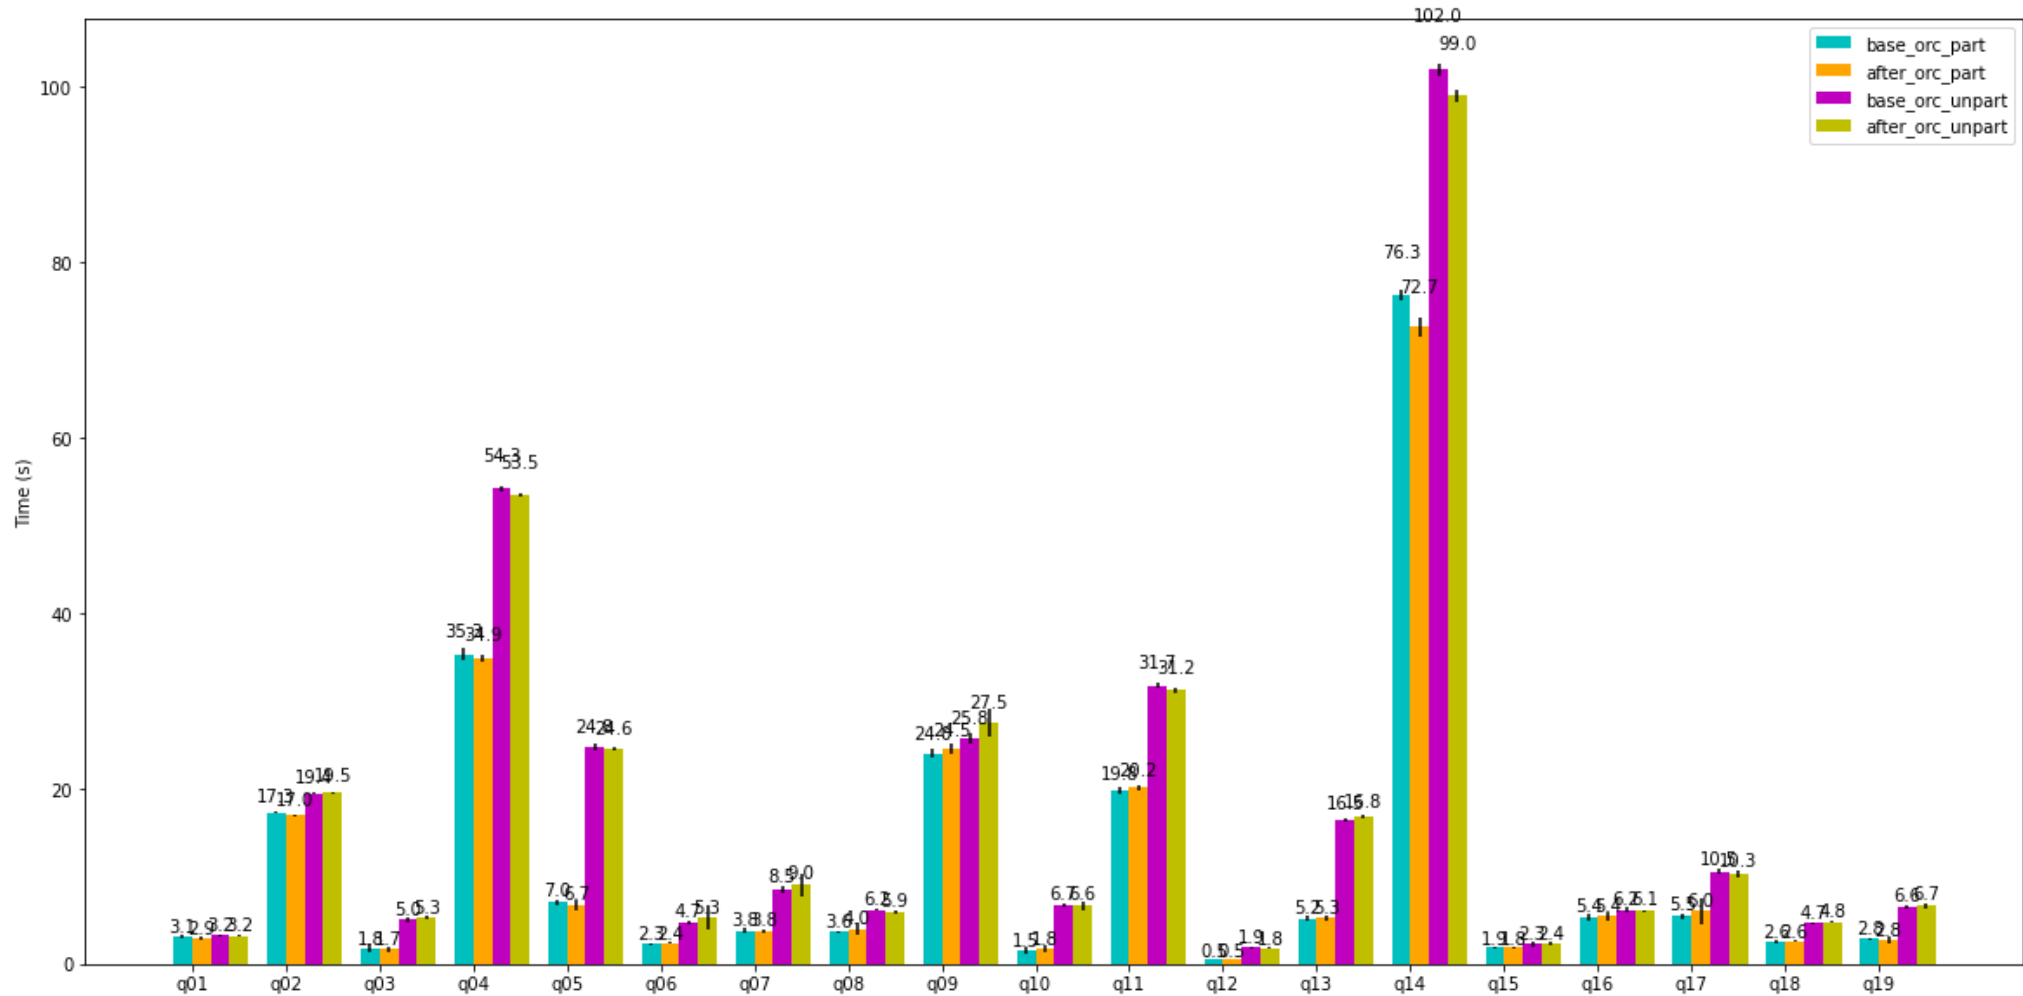

query	base_orc_part mean	base_orc_part std.dev	after_orc_part mean	after_orc_part std.dev	base_orc_unpart mean	base_orc_unpart std.dev	after_orc_unpart mean	after_orc_unpart std.dev
20	presto/tpch: q21	81.323667	2.998508	80.779333	2.769676	63.464667	0.732385	62.742667	1.221205
21	presto/tpch: q22	5.372500	0.324414	5.268500	0.165517	5.075667	0.122691	5.194833	0.270606

TPC-DS Comparison (DURATION)