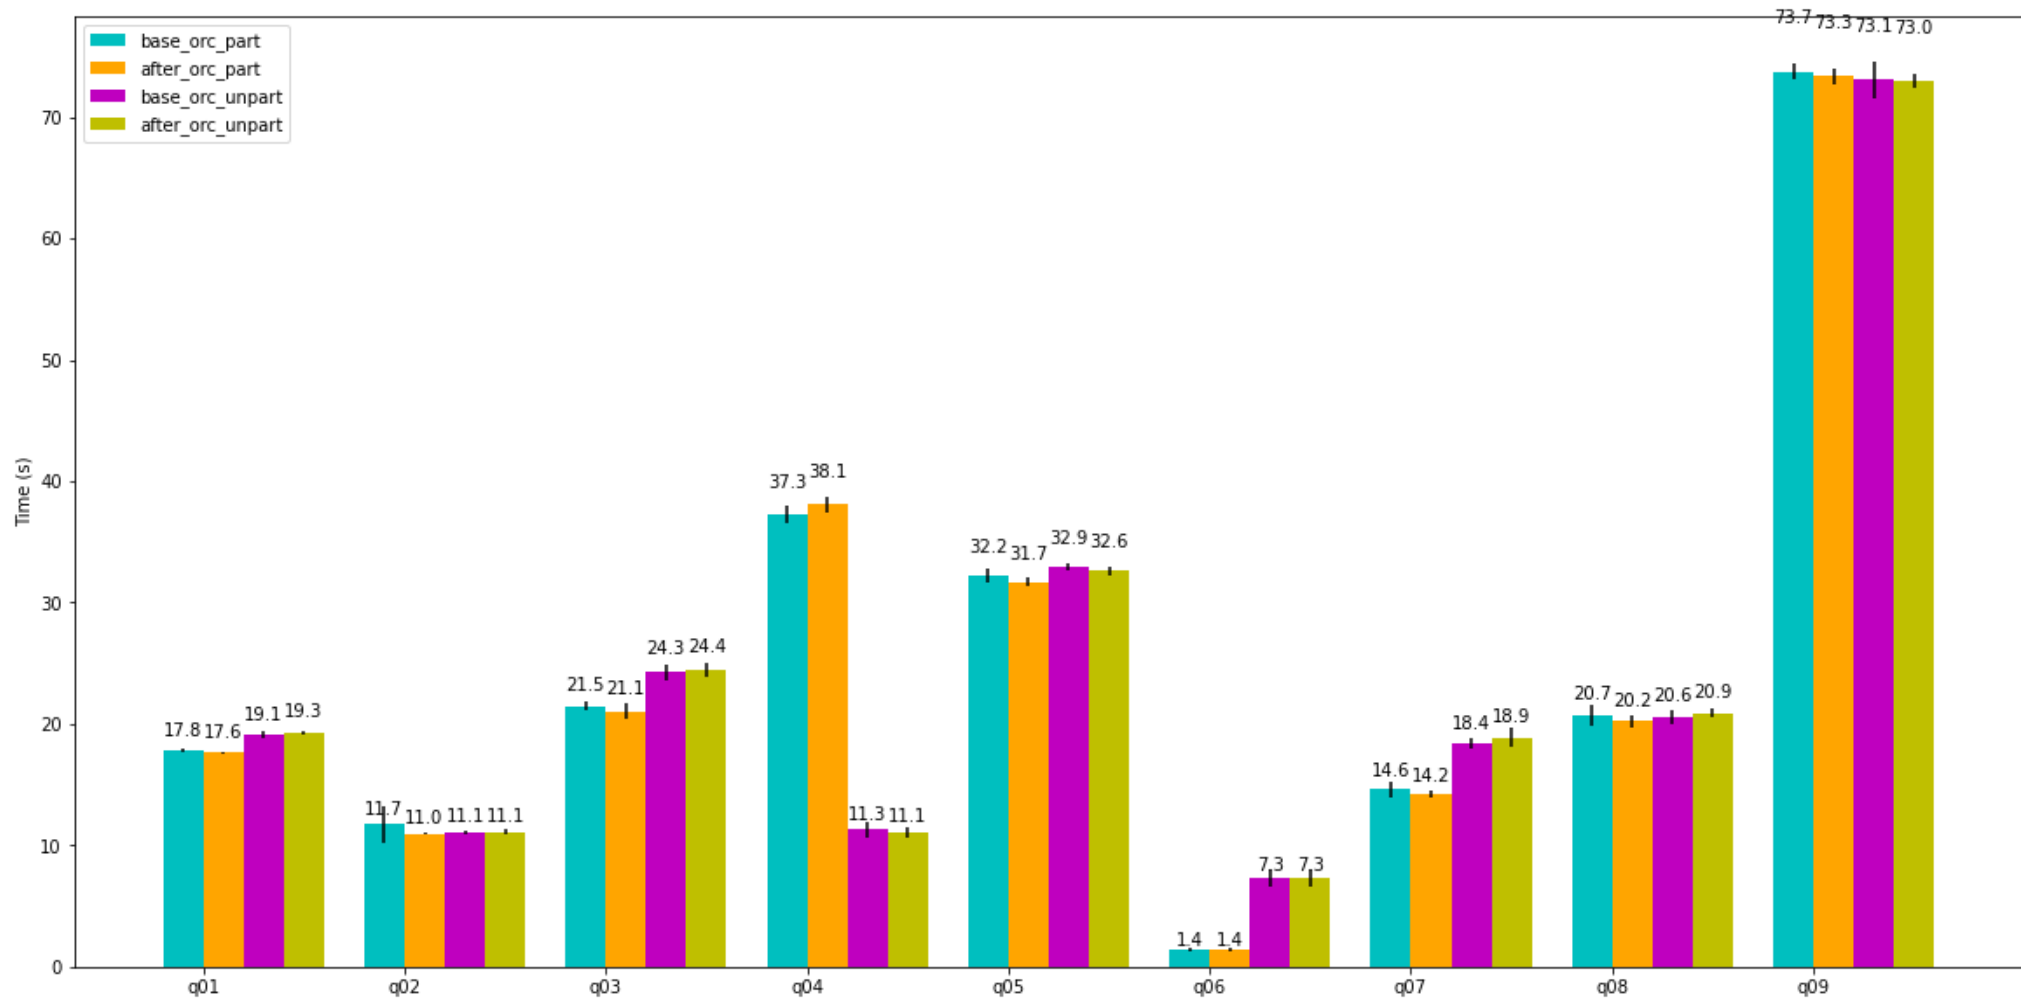

Out [36]: [Show Code](#)

Overall Metric Sums

	label	TPCH wall time	TPC-DS wall time	TPCH CPU time	TPC-DS CPU time	TPCH peak memory	TPC-DS peak memory
0	base_orc_part	543.442167	996.182667	58642.900000	108547.746667	1.196 TiB	1.013 TiB
1	after_orc_part	540.630333	974.831500	57442.200000	106166.982000	1.173 TiB	0.941 TiB
2	base_orc_unpart	523.373667	1469.622500	56398.500000	190191.166000	569.620 GiB	0.992 TiB
3	after_orc_unpart	523.800167	1448.382000	55687.300000	186133.298333	552.601 GiB	0.920 TiB

Tags

	Tag	Label	Color
0	220525-oss-382-S-fcfd210880-hive_sf1000_orc_part-s599	base_orc_part	c
1	test-oss-383-S-cf29082c87-hive_sf1000_orc_part-s635	after_orc_part	orange
2	220522-oss-382-S-cb1889063b-hive_sf1000_orc_unpart-s586	base_orc_unpart	m
3	220529-oss-383-S-cf29082c87-hive_sf1000_orc_unpart-s628	after_orc_unpart	y

FAILED QUERIES

base_orc_part

benchmark query mean_duration std_dev

---

after_orc_part

benchmark query mean_duration std_dev

---

base_orc_unpart

benchmark query mean_duration std_dev

---

after_orc_unpart

benchmark query mean_duration std_dev

TPC-H Comparison (DURATION)