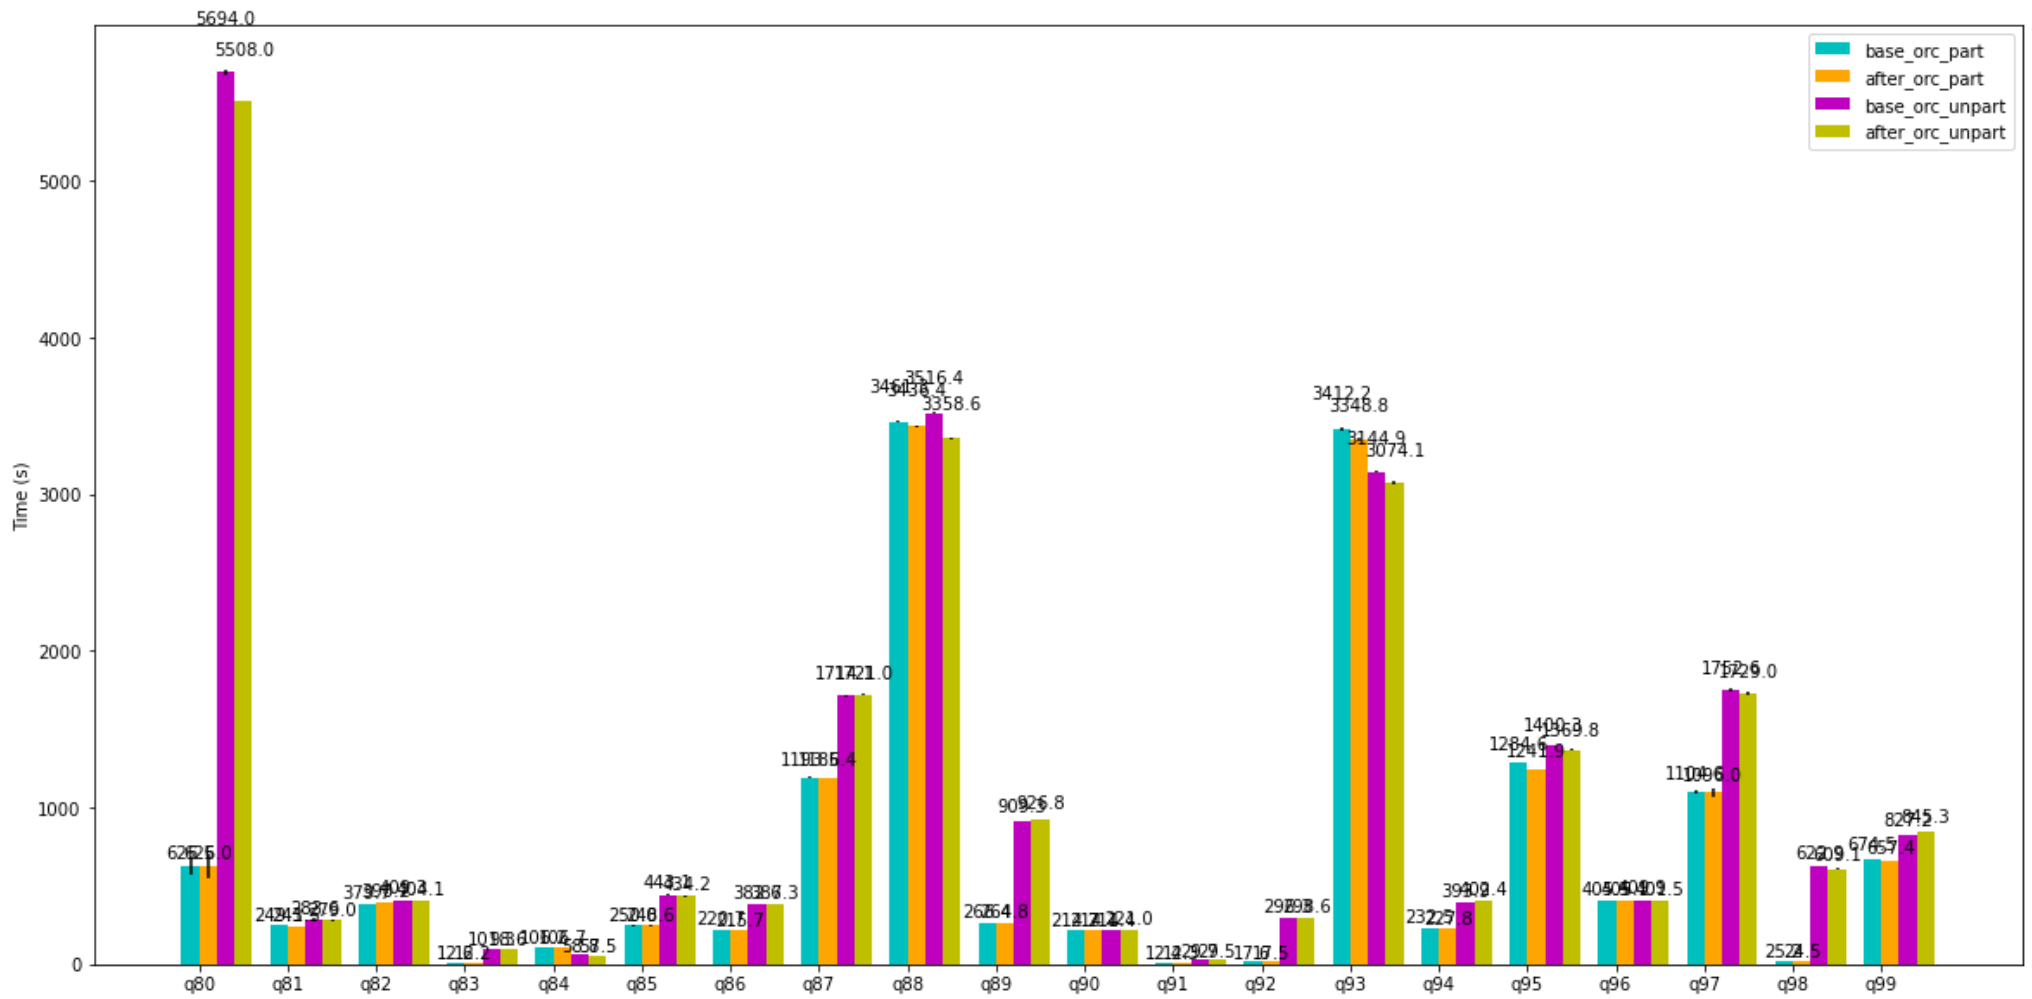

query	base_orc_part mean	base_orc_part std.dev	after_orc_part mean	after_orc_part std.dev	base_orc_unpart mean	base_orc_unpart std.dev	after_orc_unpart mean	after_orc_unpart std.dev
0 presto/tpcds: q01	222.500000	1.875100	212.300000	1.913113	354.700000	1.836301	348.400000	1.453272
1 presto/tpcds: q02	2785.800000	6.495537	2739.200000	7.024528	3011.000000	9.627461	3042.700000	3.745397
2 presto/tpcds: q03	87.200000	38.707519	72.500000	1.224745	561.000000	1.073313	569.900000	0.589915
3 presto/tpcds: q04	5010.000000	14.696938	5016.000000	18.590320	8496.000000	22.768399	8316.000000	45.536798