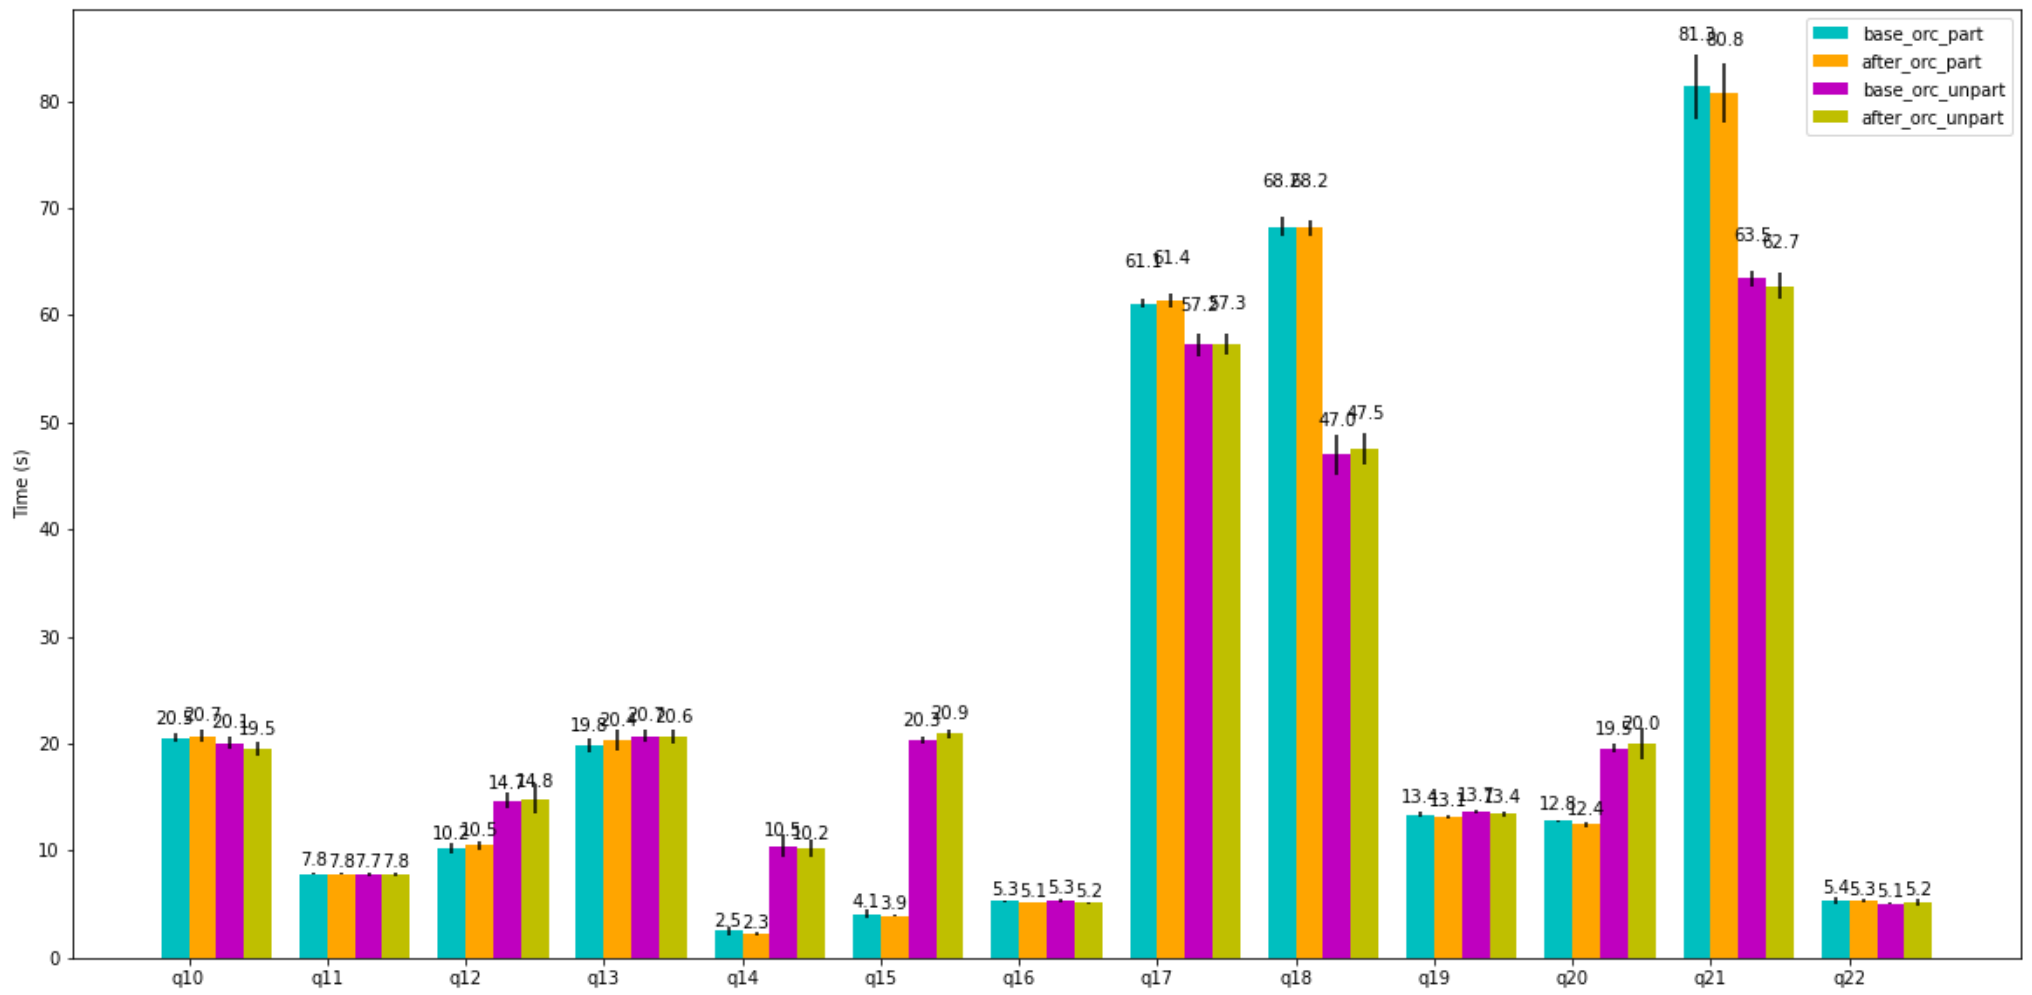

query	base_orc_part mean	base_orc_part std.dev	after_orc_part mean	after_orc_part std.dev	base_orc_unpart mean	base_orc_unpart std.dev	after_orc_unpart mean	after_orc_unpart std.dev
0	presto/tpch: q01	17.776667	0.132823	17.626333	0.108762	19.126500	0.230071	19.281333	0.188496
1	presto/tpch: q02	11.706667	1.527466	10.972500	0.101342	11.090500	0.130195	11.119667	0.184246
2	presto/tpch: q03	21.455000	0.358797	21.055333	0.633953	24.279167	0.651404	24.413667	0.598498
3	presto/tpch: q04	37.272667	0.745223	38.106833	0.658918	11.284167	0.676016	11.084667	0.428835