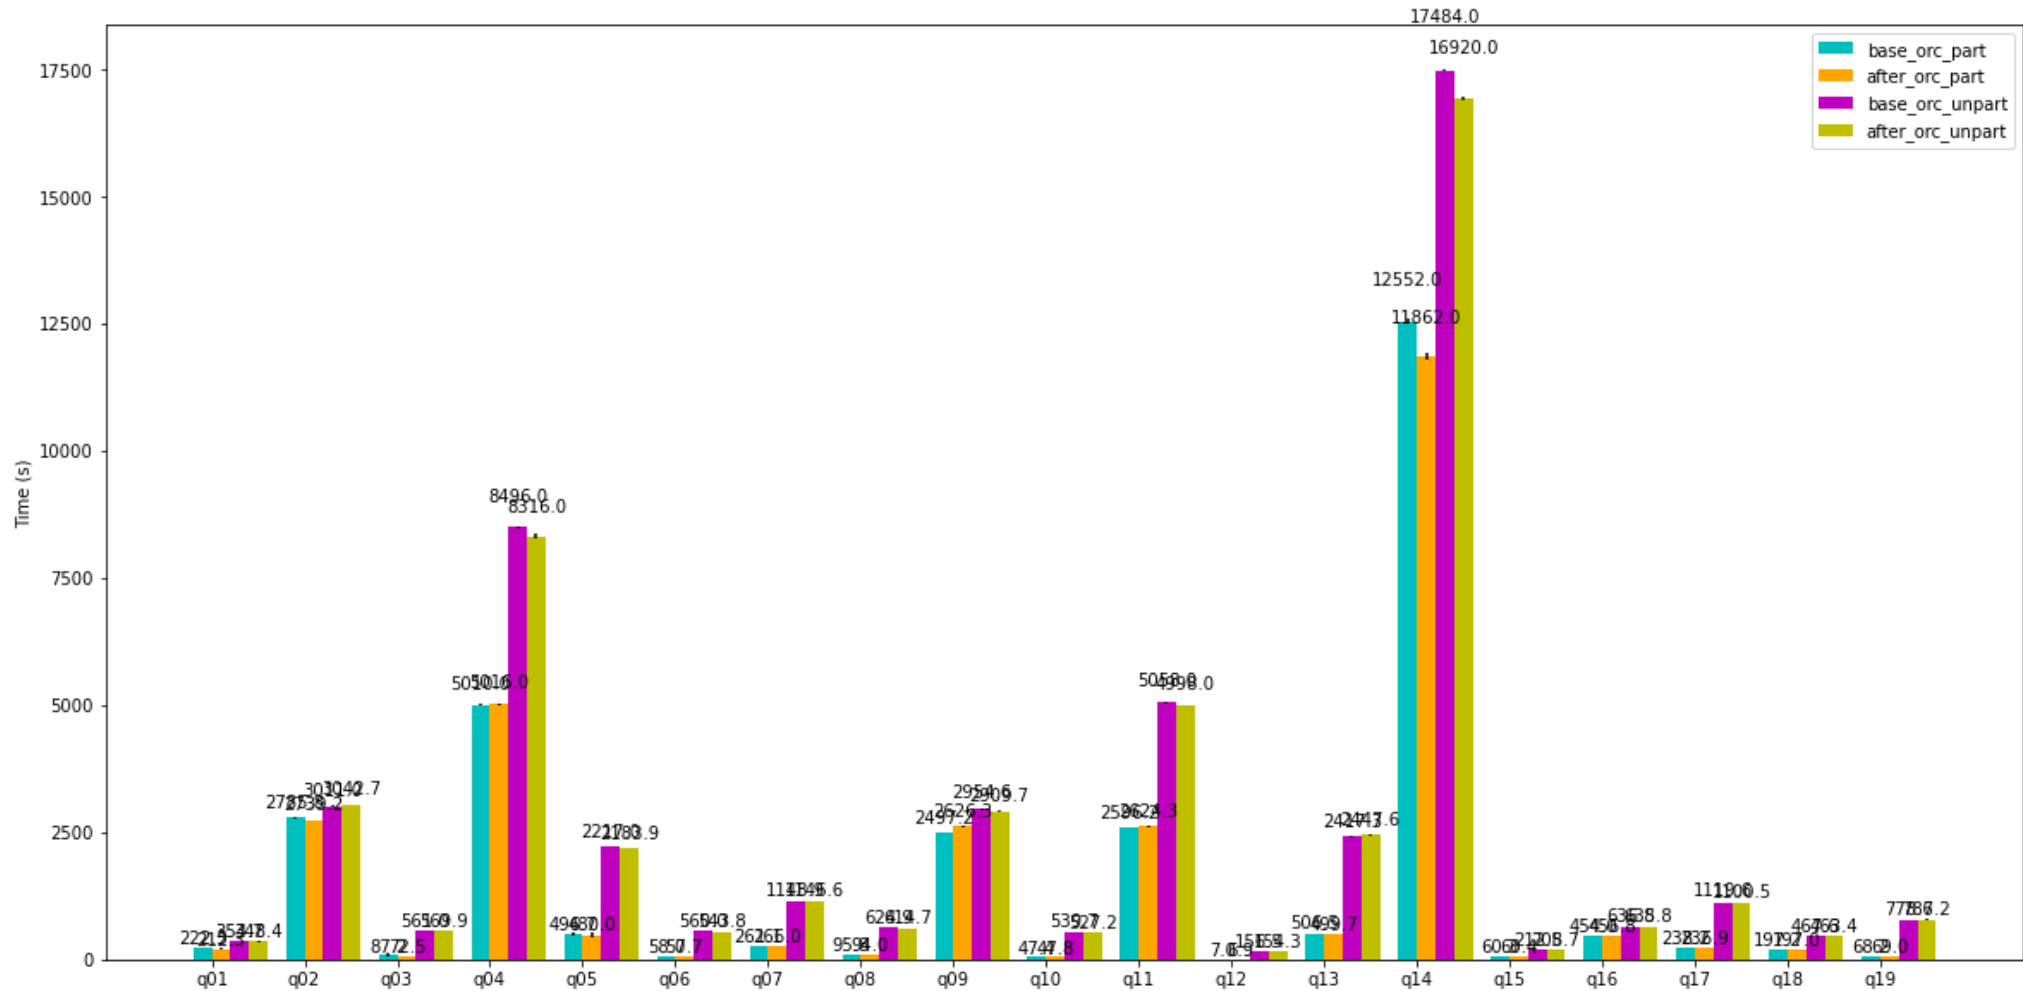

query	base_orc_part mean	base_orc_part std.dev	after_orc_part mean	after_orc_part std.dev	base_orc_unpart mean	base_orc_unpart std.dev	after_orc_unpart mean	after_orc_unpart std.dev
20	presto/tpch: q21	9492.0	259.266658	9234.0	220.454077	6462.0	19.718012	6324.0	29.393877
21	presto/tpch: q22	505.5	0.827043	492.0	0.657267	491.9	0.797496	489.2	1.766352

TPC-DS Comparison (CPU)