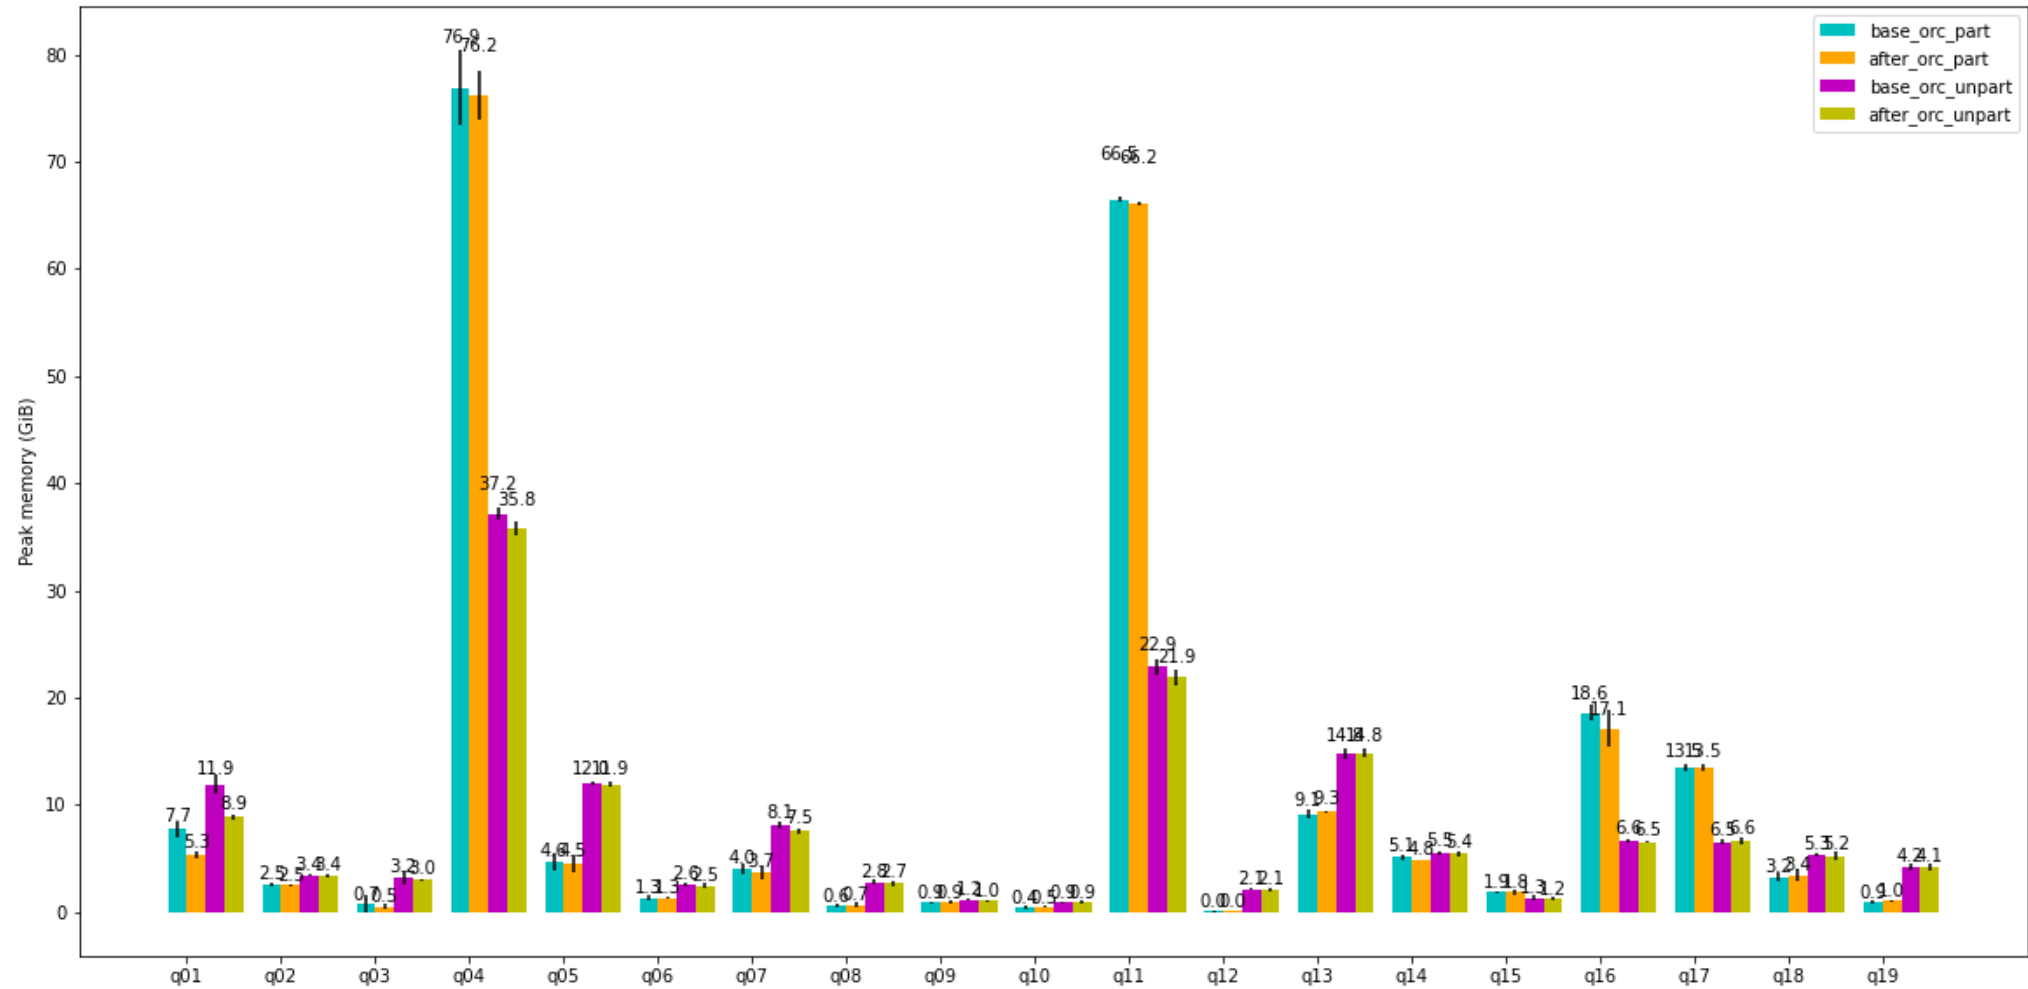

query	base_orc_part mean	base_orc_part std.dev	after_orc_part mean	after_orc_part std.dev	base_orc_unpart mean	base_orc_unpart std.dev	after_orc_unpart mean	after_orc_unpart std.dev
20	presto/tpch: q21	477.130 GiB	530.968 MiB	472.353 GiB	1.257 GiB	42.619 GiB	608.644 MiB	42.505 GiB	590.948 MiB
21	presto/tpch: q22	12.941 GiB	1.980 GiB	12.024 GiB	1.656 GiB	11.654 GiB	2.200 GiB	10.933 GiB	1.821 GiB

TPC-DS Comparison (peak Memory)