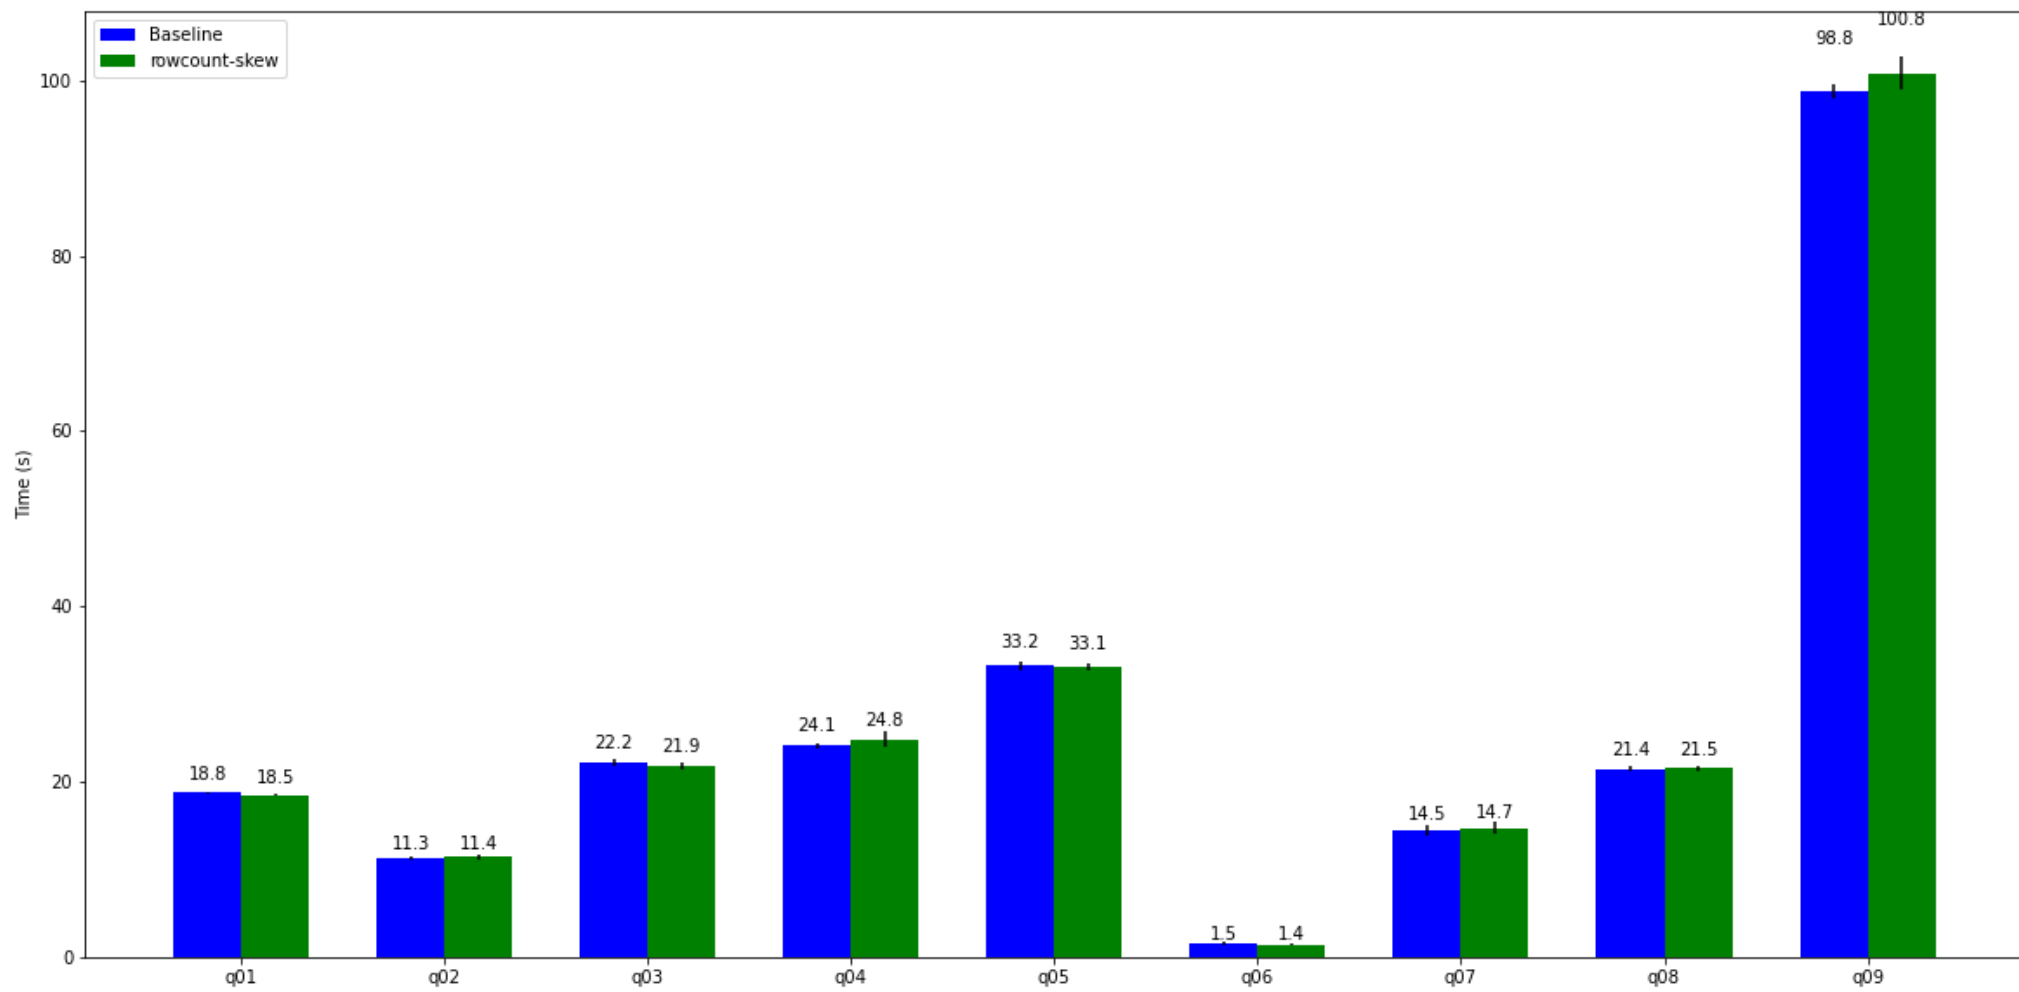

FAILED QUERIES

Baseline

benchmark	query	mean_duration	std_dev

rowcount-skew

benchmark	query	mean_duration	std_dev

SUMMARY

	label	TPCH wall time	TPC-DS wall time	TPCH CPU time	TPC-DS CPU time	TPCH physicalInputDataSize	TPC-DS physicalInputDataSize
0	Baseline	748.935667	1058.686167	98673.400000	122324.400000	833.237 GiB	1.008 TiB
1	rowcount-skew	758.272500	1060.359167	99132.400000	120771.315000	833.207 GiB	1.009 TiB

TPC-H Comparison (DURATION)