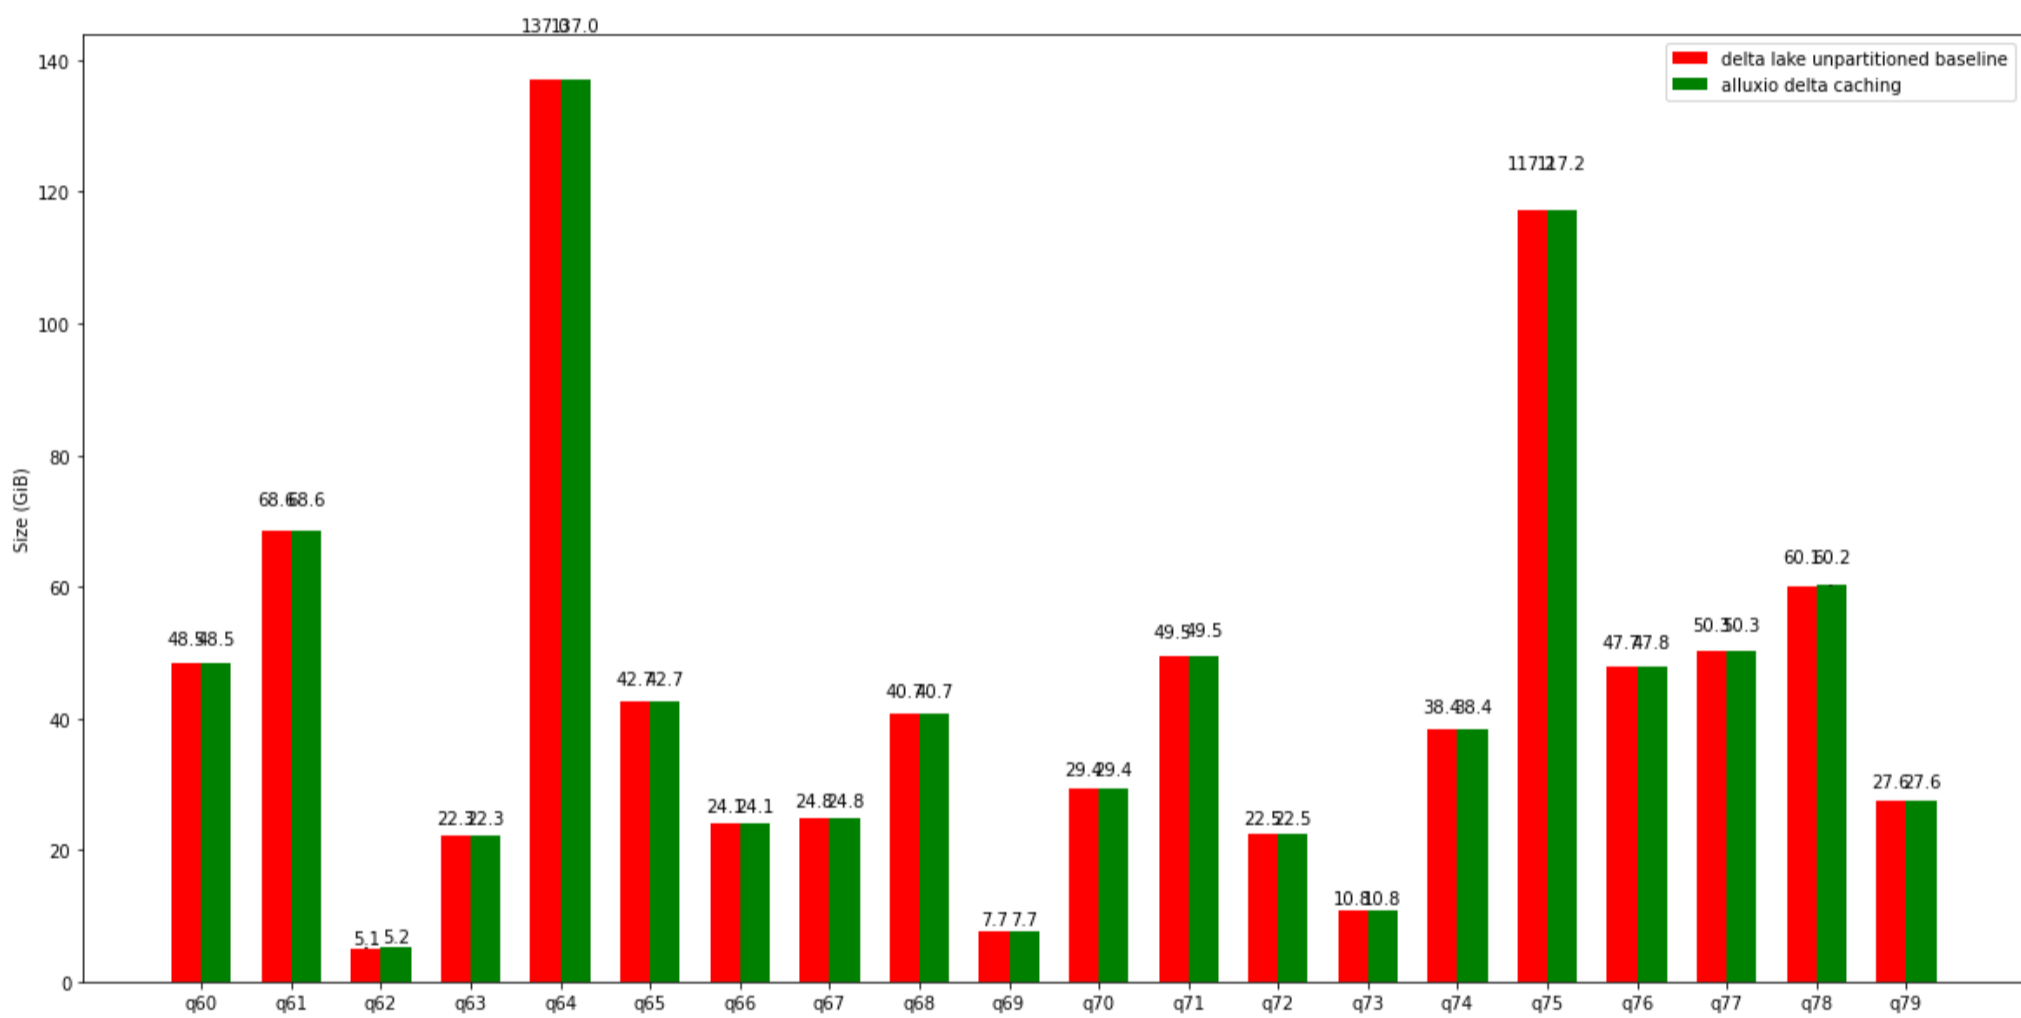

query	delta lake unpartitioned baseline mean	delta lake unpartitioned baseline std.dev	alluxio delta caching mean	alluxio delta caching std.dev
0	presto/tpcds: q01	6.802 GiB	0	6.786 GiB	40.177 MiB
1	presto/tpcds: q02	16.999 GiB	0	16.999 GiB	0
2	presto/tpcds: q03	25.850 GiB	0	25.850 GiB	0
3	presto/tpcds: q04	154.883 GiB	0	154.883 GiB	0
4	presto/tpcds: q05	54.620 GiB	180.940 MiB	54.666 GiB	138.385 MiB
5	presto/tpcds: q06	17.834 GiB	0	17.834 GiB	0
6	presto/tpcds: q07	42.105 GiB	0	42.105 GiB	0
7	presto/tpcds: q08	14.806 GiB	0	14.806 GiB	402.759 KiB
8	presto/tpcds: q09	147.863 GiB	0	147.863 GiB	0
9	presto/tpcds: q10	7.655 GiB	0	7.655 GiB	0
10	presto/tpcds: q11	52.500 GiB	0	52.500 GiB	0
11	presto/tpcds: q12	6.436 GiB	0	6.436 GiB	0
12	presto/tpcds: q13	50.979 GiB	0	50.979 GiB	0
13	presto/tpcds: q14	163.880 GiB	0	163.880 GiB	0
14	presto/tpcds: q15	4.699 GiB	0	4.699 GiB	0
15	presto/tpcds: q16	22.110 GiB	0	22.110 GiB	0
16	presto/tpcds: q17	38.123 GiB	112.884 MiB	38.199 GiB	3.423 MiB
17	presto/tpcds: q18	24.627 GiB	0	24.627 GiB	0
18	presto/tpcds: q19	30.464 GiB	0	30.464 GiB	0
19	presto/tpcds: q20	7.157 GiB	0	7.157 GiB	0
20	presto/tpcds: q21	3.764 GiB	0	3.764 GiB	0
21	presto/tpcds: q22	3.947 GiB	0	3.947 GiB	0
22	presto/tpcds: q23	88.602 GiB	0	88.602 GiB	0
23	presto/tpcds: q24	64.934 GiB	0	64.934 GiB	0
24	presto/tpcds: q25	51.253 GiB	71.101 MiB	51.276 GiB	5.974 MiB
25	presto/tpcds: q26	20.965 GiB	0	20.965 GiB	0
26	presto/tpcds: q27	36.325 GiB	0	36.325 GiB	0
27	presto/tpcds: q28	112.869 GiB	0	112.869 GiB	0
28	presto/tpcds: q29	38.215 GiB	30.092 MiB	38.212 GiB	5.487 MiB
29	presto/tpcds: q30	2.979 GiB	0	2.979 GiB	0
30	presto/tpcds: q31	56.897 GiB	0	56.897 GiB	0
31	presto/tpcds: q32	23.367 GiB	0	23.367 GiB	0
32	presto/tpcds: q33	43.479 GiB	0	43.479 GiB	0
33	presto/tpcds: q34	10.639 GiB	63.311 MiB	10.768 GiB	26.935 MiB
34	presto/tpcds: q35	7.683 GiB	0	7.683 GiB	0
35	presto/tpcds: q36	38.425 GiB	45.225 MiB	38.469 GiB	24.707 MiB
36	presto/tpcds: q37	11.202 GiB	0	11.202 GiB	0
37	presto/tpcds: q38	7.750 GiB	0	7.750 GiB	0
38	presto/tpcds: q39	5.552 GiB	0	5.552 GiB	3.753 KiB
39	presto/tpcds: q40	13.536 GiB	140.097 MiB	13.355 GiB	48.344 MiB
40	presto/tpcds: q41	5.541 MiB	0	5.541 MiB	0
41	presto/tpcds: q42	25.849 GiB	0	25.849 GiB	0
42	presto/tpcds: q43	9.174 GiB	0	9.170 GiB	8.863 MiB
43	presto/tpcds: q44	81.944 GiB	0	81.944 GiB	0
44	presto/tpcds: q45	5.691 GiB	0	5.691 GiB	0
45	presto/tpcds: q46	27.618 GiB	61.390 MiB	27.715 GiB	9.470 MiB
46	presto/tpcds: q47	66.819 GiB	4.278 MiB	66.823 GiB	0
47	presto/tpcds: q48	27.491 GiB	0	27.491 GiB	0
48	presto/tpcds: q49	81.826 GiB	0	81.826 GiB	0
49	presto/tpcds: q50	24.597 GiB	40.922 MiB	24.631 GiB	75.059 MiB
50	presto/tpcds: q51	25.363 GiB	0	25.363 GiB	0
51	presto/tpcds: q52	25.849 GiB	0	25.849 GiB	0
52	presto/tpcds: q53	22.275 GiB	0	22.275 GiB	0