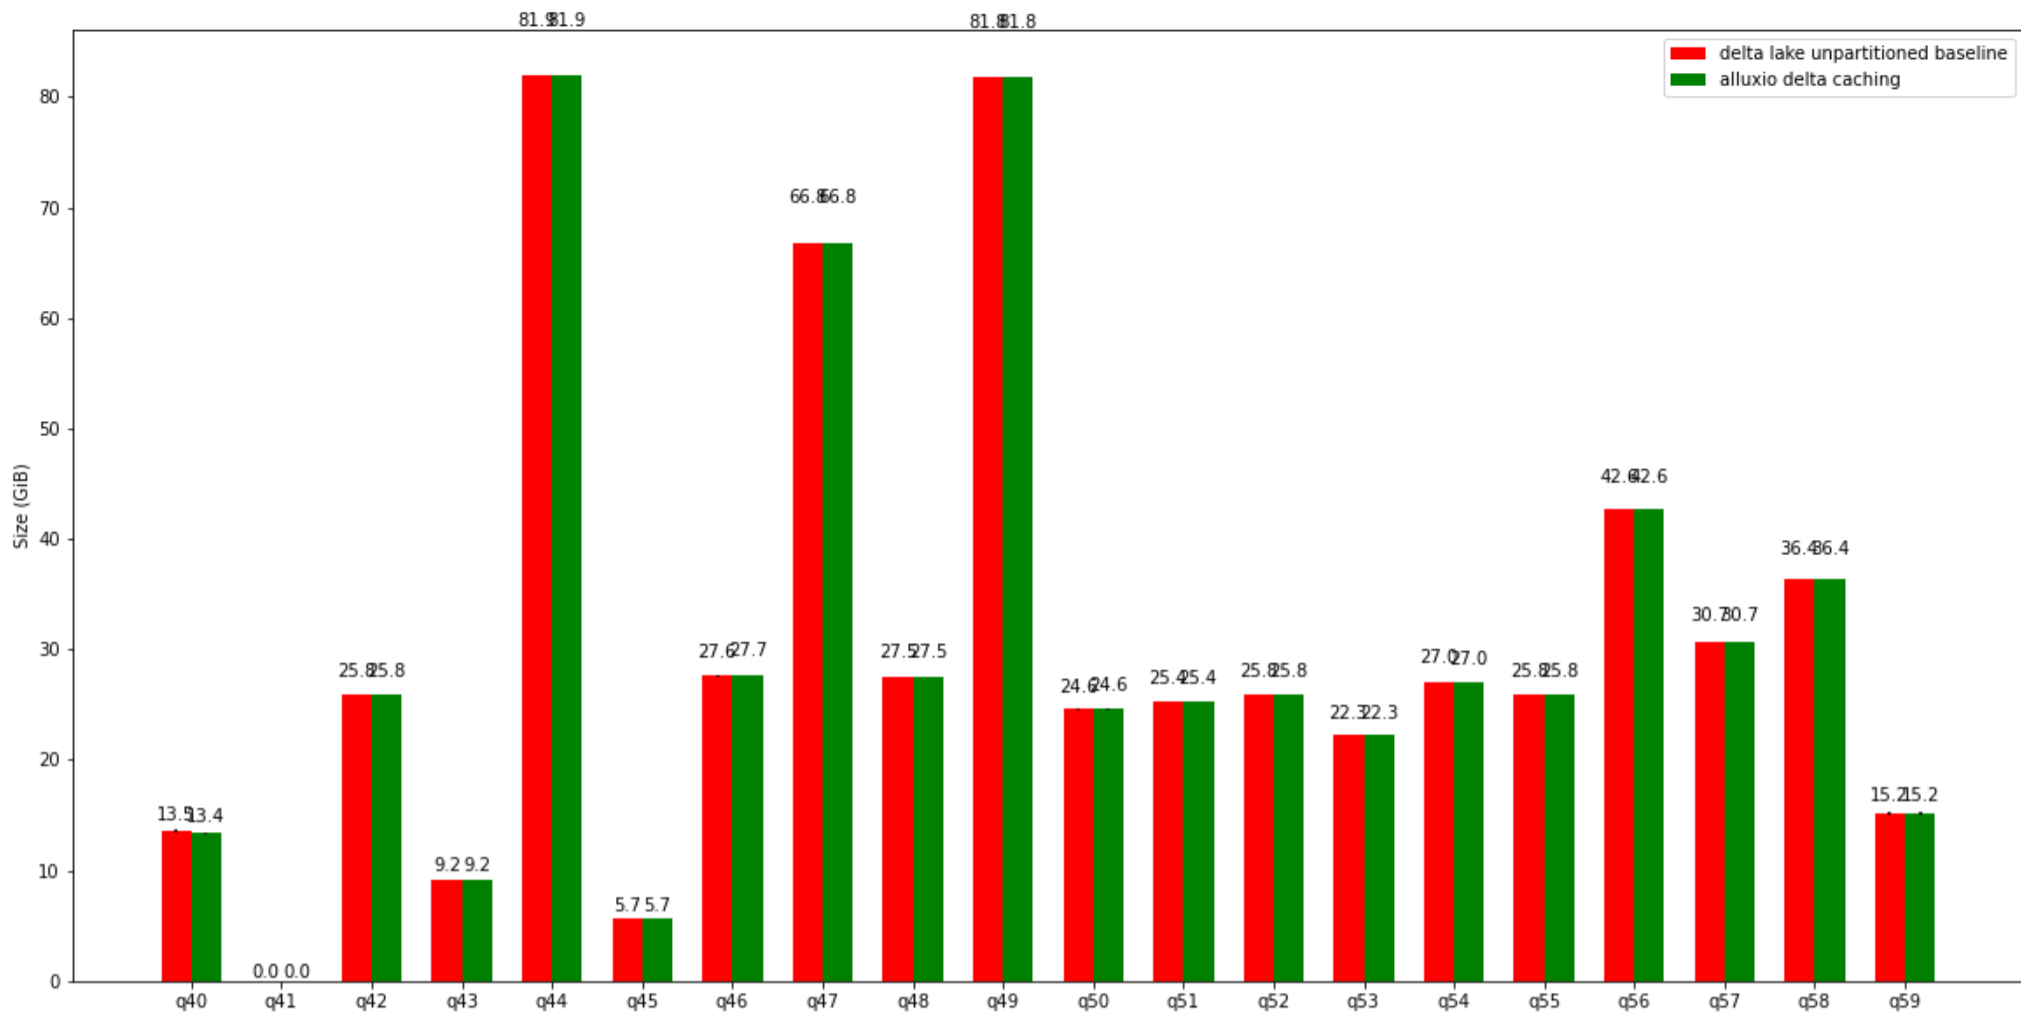

query	delta lake unpartitioned baseline mean	delta lake unpartitioned baseline std.dev	alluxio delta caching mean	alluxio delta caching std.dev
0	presto/tpcds: q01	6.802 GiB	0	6.786 GiB	40.177 MiB
1	presto/tpcds: q02	16.999 GiB	0	16.999 GiB	0
2	presto/tpcds: q03	25.850 GiB	0	25.850 GiB	0
3	presto/tpcds: q04	154.883 GiB	0	154.883 GiB	0
4	presto/tpcds: q05	54.620 GiB	180.940 MiB	54.666 GiB	138.385 MiB
5	presto/tpcds: q06	17.834 GiB	0	17.834 GiB	0
6	presto/tpcds: q07	42.105 GiB	0	42.105 GiB	0
7	presto/tpcds: q08	14.806 GiB	0	14.806 GiB	402.759 KiB
8	presto/tpcds: q09	147.863 GiB	0	147.863 GiB	0
9	presto/tpcds: q10	7.655 GiB	0	7.655 GiB	0
10	presto/tpcds: q11	52.500 GiB	0	52.500 GiB	0
11	presto/tpcds: q12	6.436 GiB	0	6.436 GiB	0
12	presto/tpcds: q13	50.979 GiB	0	50.979 GiB	0
13	presto/tpcds: q14	163.880 GiB	0	163.880 GiB	0
14	presto/tpcds: q15	4.699 GiB	0	4.699 GiB	0
15	presto/tpcds: q16	22.110 GiB	0	22.110 GiB	0
16	presto/tpcds: q17	38.123 GiB	112.884 MiB	38.199 GiB	3.423 MiB
17	presto/tpcds: q18	24.627 GiB	0	24.627 GiB	0
18	presto/tpcds: q19	30.464 GiB	0	30.464 GiB	0
19	presto/tpcds: q20	7.157 GiB	0	7.157 GiB	0
20	presto/tpcds: q21	3.764 GiB	0	3.764 GiB	0
21	presto/tpcds: q22	3.947 GiB	0	3.947 GiB	0
22	presto/tpcds: q23	88.602 GiB	0	88.602 GiB	0
23	presto/tpcds: q24	64.934 GiB	0	64.934 GiB	0
24	presto/tpcds: q25	51.253 GiB	71.101 MiB	51.276 GiB	5.974 MiB
25	presto/tpcds: q26	20.965 GiB	0	20.965 GiB	0
26	presto/tpcds: q27	36.325 GiB	0	36.325 GiB	0
27	presto/tpcds: q28	112.869 GiB	0	112.869 GiB	0
28	presto/tpcds: q29	38.215 GiB	30.092 MiB	38.212 GiB	5.487 MiB
29	presto/tpcds: q30	2.979 GiB	0	2.979 GiB	0
30	presto/tpcds: q31	56.897 GiB	0	56.897 GiB	0
31	presto/tpcds: q32	23.367 GiB	0	23.367 GiB	0
32	presto/tpcds: q33	43.479 GiB	0	43.479 GiB	0
33	presto/tpcds: q34	10.639 GiB	63.311 MiB	10.768 GiB	26.935 MiB
34	presto/tpcds: q35	7.683 GiB	0	7.683 GiB	0
35	presto/tpcds: q36	38.425 GiB	45.225 MiB	38.469 GiB	24.707 MiB
36	presto/tpcds: q37	11.202 GiB	0	11.202 GiB	0
37	presto/tpcds: q38	7.750 GiB	0	7.750 GiB	0
38	presto/tpcds: q39	5.552 GiB	0	5.552 GiB	3.753 KiB
39	presto/tpcds: q40	13.536 GiB	140.097 MiB	13.355 GiB	48.344 MiB
40	presto/tpcds: q41	5.541 MiB	0	5.541 MiB	0
41	presto/tpcds: q42	25.849 GiB	0	25.849 GiB	0
42	presto/tpcds: q43	9.174 GiB	0	9.170 GiB	8.863 MiB
43	presto/tpcds: q44	81.944 GiB	0	81.944 GiB	0
44	presto/tpcds: q45	5.691 GiB	0	5.691 GiB	0
45	presto/tpcds: q46	27.618 GiB	61.390 MiB	27.715 GiB	9.470 MiB
46	presto/tpcds: q47	66.819 GiB	4.278 MiB	66.823 GiB	0
47	presto/tpcds: q48	27.491 GiB	0	27.491 GiB	0
48	presto/tpcds: q49	81.826 GiB	0	81.826 GiB	0
49	presto/tpcds: q50	24.597 GiB	40.922 MiB	24.631 GiB	75.059 MiB
50	presto/tpcds: q51	25.363 GiB	0	25.363 GiB	0
51	presto/tpcds: q52	25.849 GiB	0	25.849 GiB	0
52	presto/tpcds: q53	22.275 GiB	0	22.275 GiB	0