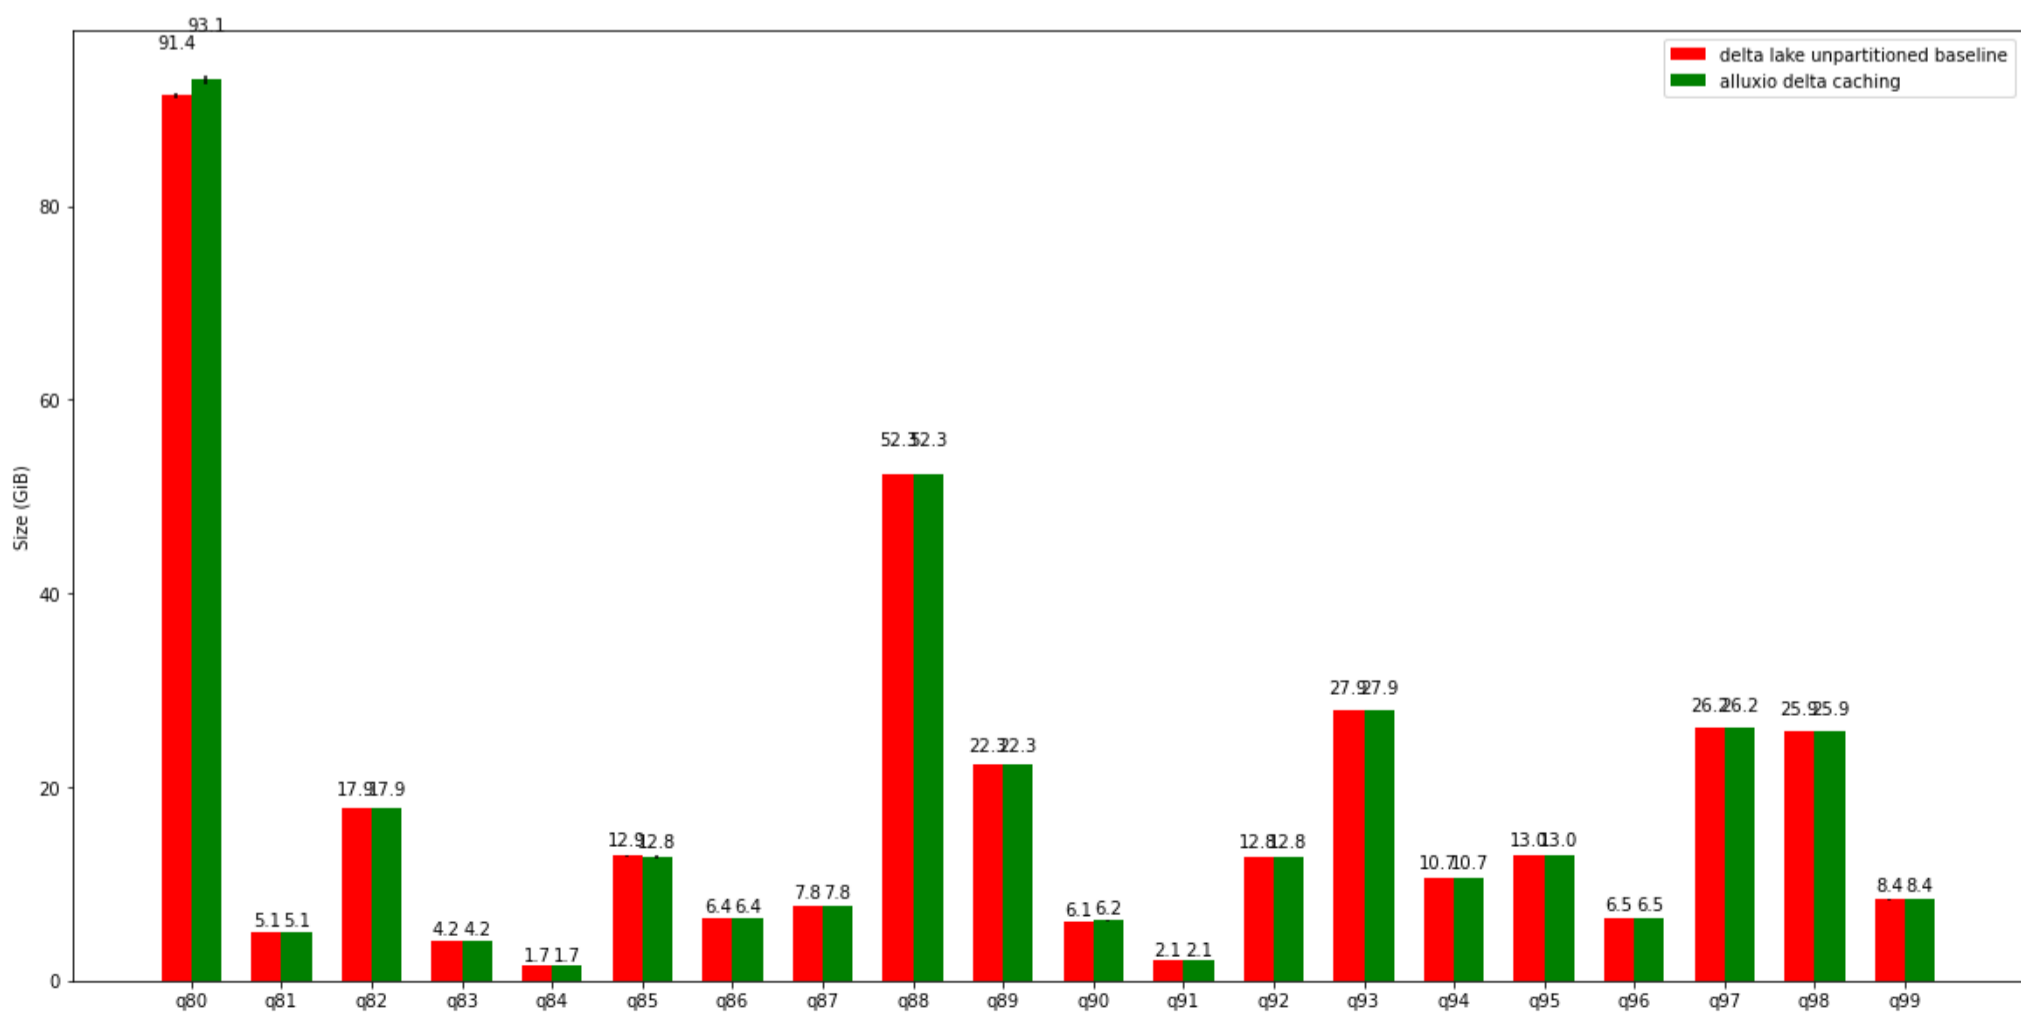

query	delta lake unpartitioned baseline mean	delta lake unpartitioned baseline std.dev	alluxio delta caching mean	alluxio delta caching std.dev
0	presto/tpcds: q01	6.802 GiB	0	6.786 GiB	40.177 MiB
1	presto/tpcds: q02	16.999 GiB	0	16.999 GiB	0
2	presto/tpcds: q03	25.850 GiB	0	25.850 GiB	0
3	presto/tpcds: q04	154.883 GiB	0	154.883 GiB	0
4	presto/tpcds: q05	54.620 GiB	180.940 MiB	54.666 GiB	138.385 MiB
5	presto/tpcds: q06	17.834 GiB	0	17.834 GiB	0
6	presto/tpcds: q07	42.105 GiB	0	42.105 GiB	0
7	presto/tpcds: q08	14.806 GiB	0	14.806 GiB	402.759 KiB
8	presto/tpcds: q09	147.863 GiB	0	147.863 GiB	0
9	presto/tpcds: q10	7.655 GiB	0	7.655 GiB	0
10	presto/tpcds: q11	52.500 GiB	0	52.500 GiB	0
11	presto/tpcds: q12	6.436 GiB	0	6.436 GiB	0
12	presto/tpcds: q13	50.979 GiB	0	50.979 GiB	0
13	presto/tpcds: q14	163.880 GiB	0	163.880 GiB	0
14	presto/tpcds: q15	4.699 GiB	0	4.699 GiB	0
15	presto/tpcds: q16	22.110 GiB	0	22.110 GiB	0
16	presto/tpcds: q17	38.123 GiB	112.884 MiB	38.199 GiB	3.423 MiB
17	presto/tpcds: q18	24.627 GiB	0	24.627 GiB	0
18	presto/tpcds: q19	30.464 GiB	0	30.464 GiB	0
19	presto/tpcds: q20	7.157 GiB	0	7.157 GiB	0
20	presto/tpcds: q21	3.764 GiB	0	3.764 GiB	0
21	presto/tpcds: q22	3.947 GiB	0	3.947 GiB	0
22	presto/tpcds: q23	88.602 GiB	0	88.602 GiB	0
23	presto/tpcds: q24	64.934 GiB	0	64.934 GiB	0
24	presto/tpcds: q25	51.253 GiB	71.101 MiB	51.276 GiB	5.974 MiB
25	presto/tpcds: q26	20.965 GiB	0	20.965 GiB	0
26	presto/tpcds: q27	36.325 GiB	0	36.325 GiB	0
27	presto/tpcds: q28	112.869 GiB	0	112.869 GiB	0
28	presto/tpcds: q29	38.215 GiB	30.092 MiB	38.212 GiB	5.487 MiB
29	presto/tpcds: q30	2.979 GiB	0	2.979 GiB	0
30	presto/tpcds: q31	56.897 GiB	0	56.897 GiB	0
31	presto/tpcds: q32	23.367 GiB	0	23.367 GiB	0
32	presto/tpcds: q33	43.479 GiB	0	43.479 GiB	0
33	presto/tpcds: q34	10.639 GiB	63.311 MiB	10.768 GiB	26.935 MiB
34	presto/tpcds: q35	7.683 GiB	0	7.683 GiB	0
35	presto/tpcds: q36	38.425 GiB	45.225 MiB	38.469 GiB	24.707 MiB
36	presto/tpcds: q37	11.202 GiB	0	11.202 GiB	0
37	presto/tpcds: q38	7.750 GiB	0	7.750 GiB	0
38	presto/tpcds: q39	5.552 GiB	0	5.552 GiB	3.753 KiB
39	presto/tpcds: q40	13.536 GiB	140.097 MiB	13.355 GiB	48.344 MiB
40	presto/tpcds: q41	5.541 MiB	0	5.541 MiB	0
41	presto/tpcds: q42	25.849 GiB	0	25.849 GiB	0
42	presto/tpcds: q43	9.174 GiB	0	9.170 GiB	8.863 MiB
43	presto/tpcds: q44	81.944 GiB	0	81.944 GiB	0
44	presto/tpcds: q45	5.691 GiB	0	5.691 GiB	0
45	presto/tpcds: q46	27.618 GiB	61.390 MiB	27.715 GiB	9.470 MiB
46	presto/tpcds: q47	66.819 GiB	4.278 MiB	66.823 GiB	0
47	presto/tpcds: q48	27.491 GiB	0	27.491 GiB	0
48	presto/tpcds: q49	81.826 GiB	0	81.826 GiB	0
49	presto/tpcds: q50	24.597 GiB	40.922 MiB	24.631 GiB	75.059 MiB
50	presto/tpcds: q51	25.363 GiB	0	25.363 GiB	0
51	presto/tpcds: q52	25.849 GiB	0	25.849 GiB	0
52	presto/tpcds: q53	22.275 GiB	0	22.275 GiB	0