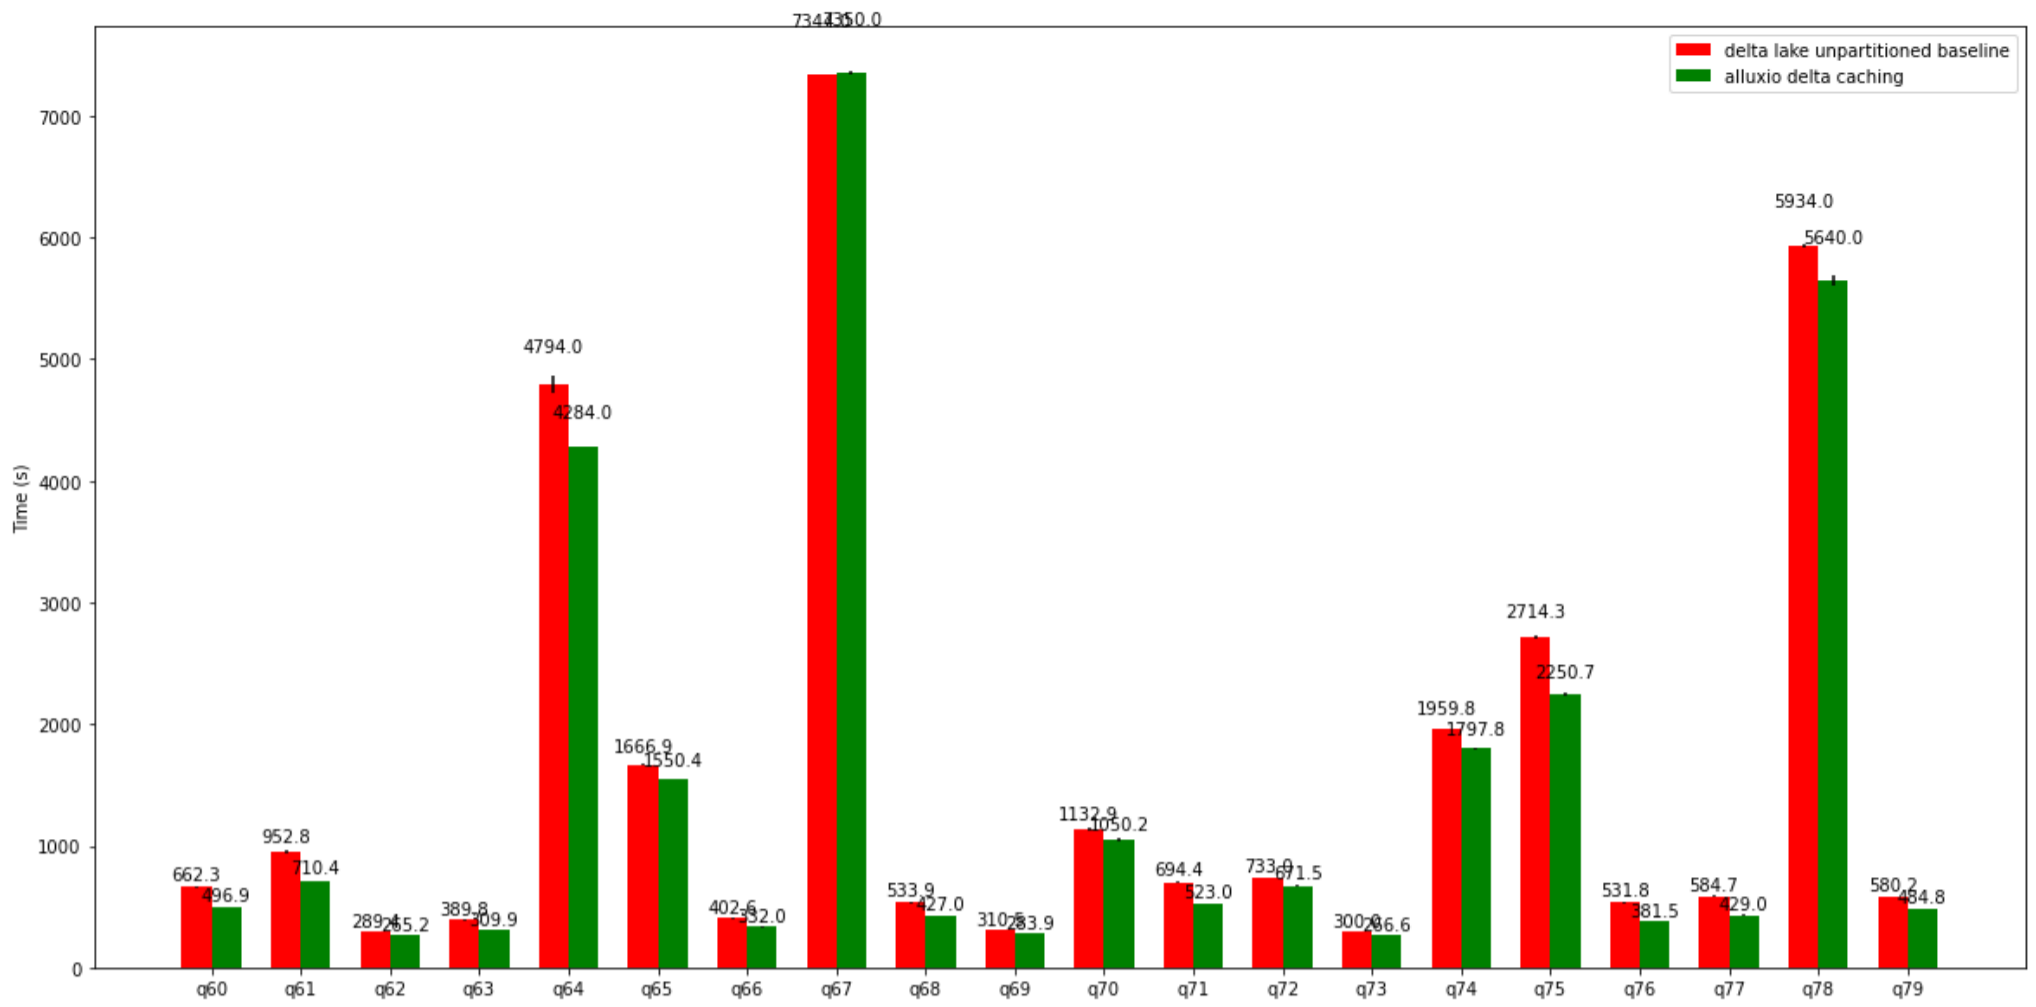

query	delta lake unpartitioned baseline mean	delta lake unpartitioned baseline std.dev	alluxio delta caching mean	alluxio delta caching std.dev
0 presto/tpcds: q01	210.600000	3.329865	199.100000	1.337161
1 presto/tpcds: q02	1247.700000	3.732559	1160.700000	4.029392
2 presto/tpcds: q03	296.600000	1.766352	206.300000	3.206868
3 presto/tpcds: q04	4866.000000	69.868448	4470.000000	35.394915
4 presto/tpcds: q05	991.700000	4.111934	806.400000	4.276447
5 presto/tpcds: q06	473.400000	0.657267	396.000000	0.758947
6 presto/tpcds: q07	778.100000	1.714643	624.000000	1.469694
7 presto/tpcds: q08	298.500000	1.728583	248.300000	0.244949
8 presto/tpcds: q09	1592.300000	25.312369	1105.900000	1.714643
9 presto/tpcds: q10	316.300000	1.033441	290.500000	0.244949
10 presto/tpcds: q11	2957.200000	20.441135	2781.300000	6.667833
11 presto/tpcds: q12	86.400000	0.000000	64.900000	0.244949
12 presto/tpcds: q13	1489.900000	8.239175	1364.900000	1.756132
13 presto/tpcds: q14	9474.000000	14.696938	9108.000000	32.199379
14 presto/tpcds: q15	139.700000	0.244949	125.300000	0.244949
15 presto/tpcds: q16	544.200000	2.043526	449.000000	0.903327
16 presto/tpcds: q17	863.600000	1.766352	709.600000	1.117139