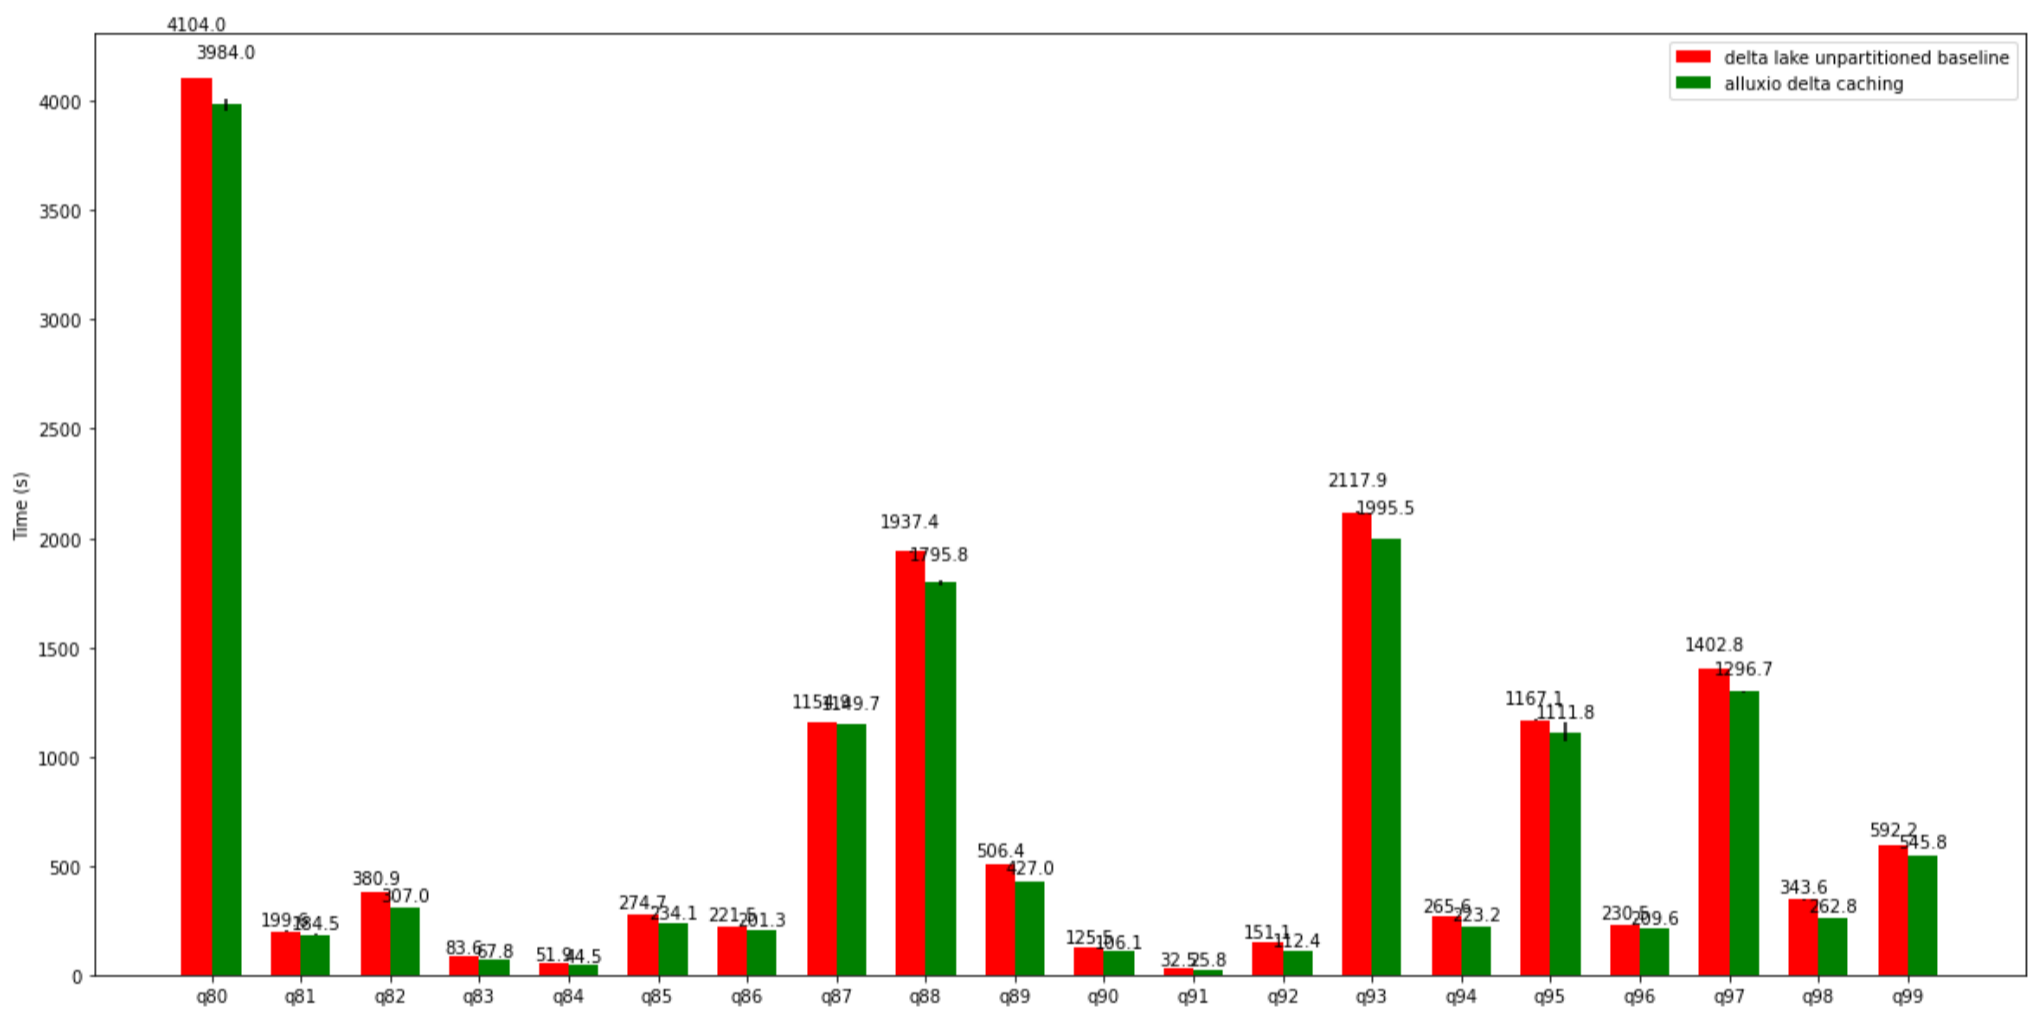

query	delta lake unpartitioned baseline mean	delta lake unpartitioned baseline std.dev	alluxio delta caching mean	alluxio delta caching std.dev
0 presto/tpcds: q01	210.600000	3.329865	199.100000	1.337161
1 presto/tpcds: q02	1247.700000	3.732559	1160.700000	4.029392
2 presto/tpcds: q03	296.600000	1.766352	206.300000	3.206868
3 presto/tpcds: q04	4866.000000	69.868448	4470.000000	35.394915
4 presto/tpcds: q05	991.700000	4.111934	806.400000	4.276447
5 presto/tpcds: q06	473.400000	0.657267	396.000000	0.758947
6 presto/tpcds: q07	778.100000	1.714643	624.000000	1.469694
7 presto/tpcds: q08	298.500000	1.728583	248.300000	0.244949
8 presto/tpcds: q09	1592.300000	25.312369	1105.900000	1.714643
9 presto/tpcds: q10	316.300000	1.033441	290.500000	0.244949
10 presto/tpcds: q11	2957.200000	20.441135	2781.300000	6.667833
11 presto/tpcds: q12	86.400000	0.000000	64.900000	0.244949
12 presto/tpcds: q13	1489.900000	8.239175	1364.900000	1.756132
13 presto/tpcds: q14	9474.000000	14.696938	9108.000000	32.199379
14 presto/tpcds: q15	139.700000	0.244949	125.300000	0.244949
15 presto/tpcds: q16	544.200000	2.043526	449.000000	0.903327
16 presto/tpcds: q17	863.600000	1.766352	709.600000	1.117139