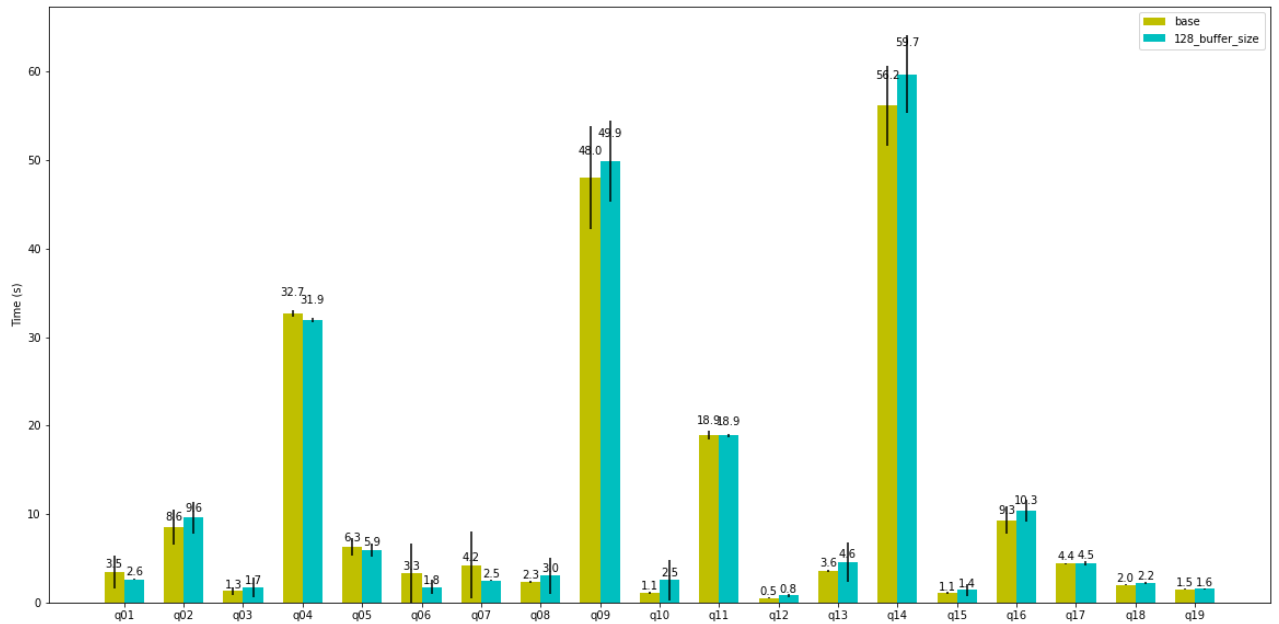

Out [1]: [Show Code](#)

Overall Metric Sums

	label	TPCH wall time	TPC-DS wall time	TPCH CPU time	TPC-DS CPU time	TPCH peak memory	TPC-DS peak memory
0	base	0	903.065167	0	82592.716500	0	0.929 TiB
1	128_buffer_size	0	897.691333	0	81312.952833	0	0.930 TiB

Tags

	Tag	Label	Color
0	baseline-oss-6_r6g_8xlarge-420-hive_sf1000_orc_part-s3022	base	y
1	higher_buffer_size-oss-6_r6g_8xlarge-420-hive_sf1000_orc_part-s3021	128_buffer_size	c

FAILED QUERIES

base

	benchmark	query	mean_duration	std_dev

128_buffer_size

	benchmark	query	mean_duration	std_dev

0	presto/tpcds	q93	27773.0	2346.369195

TPC-H Comparison (DURATION)

TPC-DS Comparison (DURATION)