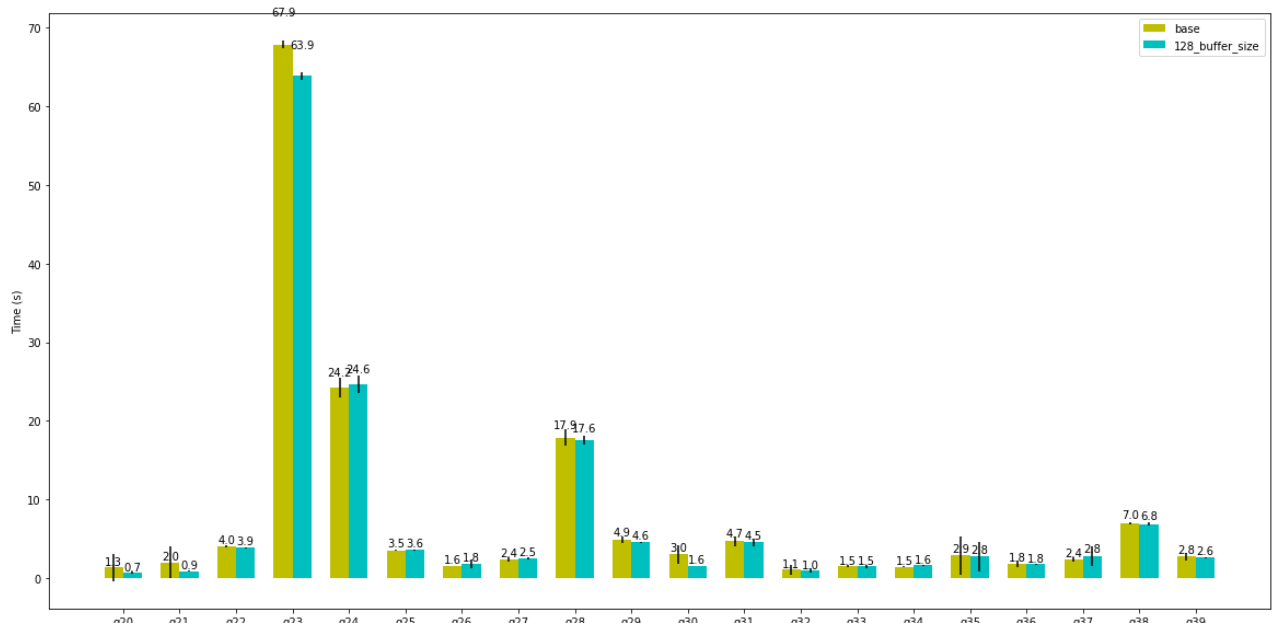

Out [1]: [Show Code](#)

Overall Metric Sums

	label	TPCH wall time	TPC-DS wall time	TPCH CPU time	TPC-DS CPU time	TPCH peak memory	TPC-DS peak memory
0	base	0	903.065167	0	82592.716500	0	0.929 TiB
1	128_buffer_size	0	897.691333	0	81312.952833	0	0.930 TiB

Tags

	Tag	Label	Color
0	baseline-oss-6_r6g_8xlarge-420-hive_sf1000_orc_part-s3022	base	y
1	higher_buffer_size-oss-6_r6g_8xlarge-420-hive_sf1000_orc_part-s3021	128_buffer_size	c

FAILED QUERIES

base

	benchmark	query	mean_duration	std_dev

128_buffer_size

	benchmark	query	mean_duration	std_dev

0	presto/tpcds	q93	27773.0	2346.369195

TPC-H Comparison (DURATION)

TPC-DS Comparison (DURATION)