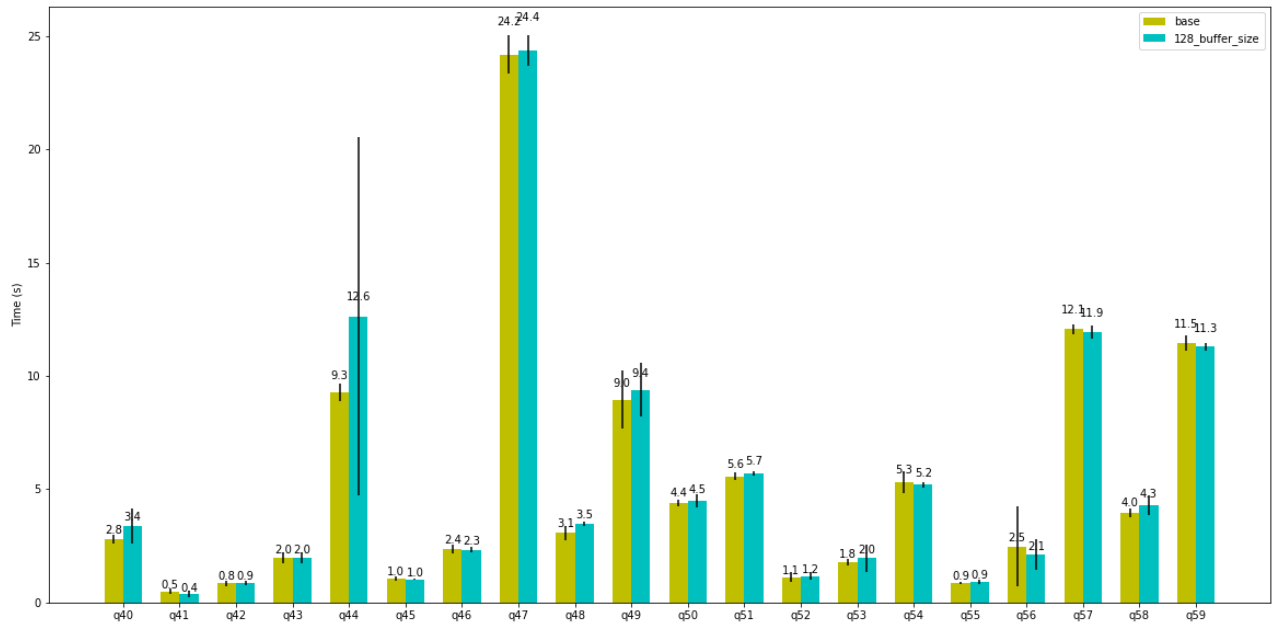

Benchmarks comparison-Gaurav