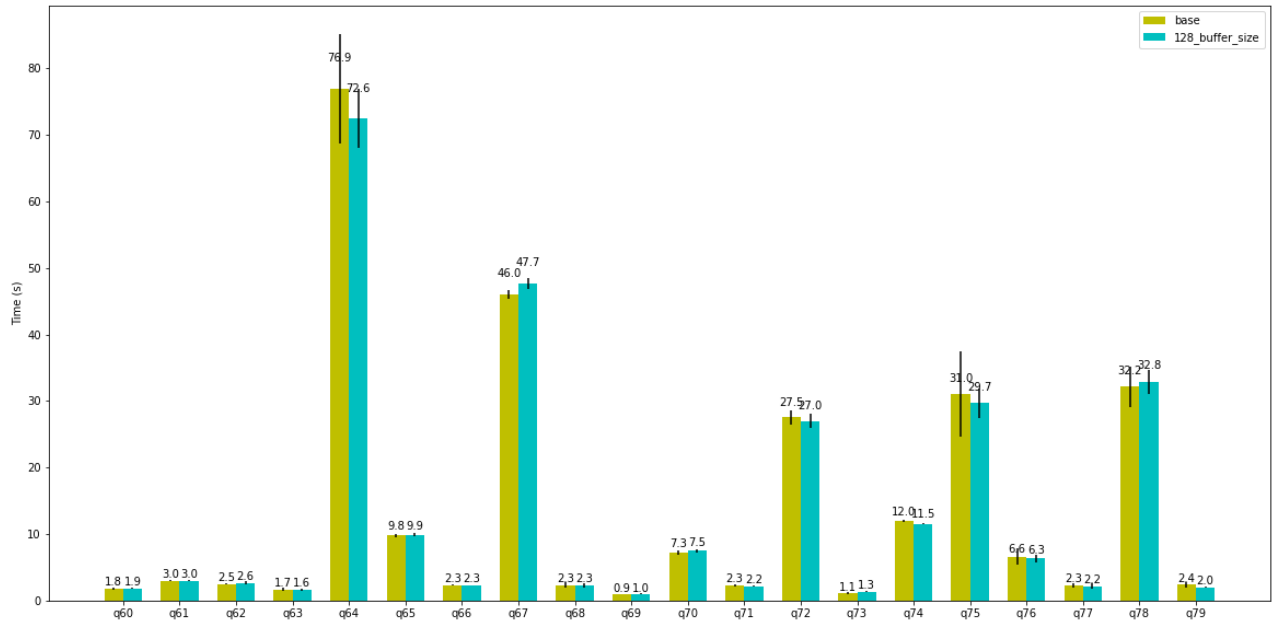

Out [1]: [Show Code](#)

Overall Metric Sums

	label	TPCH wall time	TPC-DS wall time	TPCH CPU time	TPC-DS CPU time	TPCH peak memory	TPC-DS peak memory
0	base	0	903.065167	0	82592.716500	0	0.929 TiB
1	128_buffer_size	0	897.691333	0	81312.952833	0	0.930 TiB

128_buffer_size

	benchmark	query	mean_duration	std_dev
--	-----------	-------	---------------	---------

0	presto/tpcds	q93	27773.0	2346.369195
---	--------------	-----	---------	-------------

TPC-H Comparison (DURATION)

TPC-DS Comparison (DURATION)

Benchmarks comparison-Gaurav

	query	base mean	base std.dev	128_buffer_size mean	128_buffer_size std.dev
0	presto/tpcds: q01	3.467167	1.866297	2.631000	0.097622
1	presto/tpcds: q02	8.579167	1.984085	9.590500	1.755009
2	presto/tpcds: q03	1.292833	0.448170	1.710333	1.153285
3	presto/tpcds: q04	32.722333	0.376760	31.945833	0.235189
4	presto/tpcds: q05	6.308667	1.005311	5.932833	0.710403
5	presto/tpcds: q06	3.338333	3.330872	1.752667	0.802331
6	presto/tpcds: q07	4.227333	3.754640	2.496833	0.057970
7	presto/tpcds: q08	2.329000	0.128675	3.030833	2.003073
8	presto/tpcds: q09	48.024333	5.787281	49.923333	4.574793
9	presto/tpcds: q10	1.102500	0.166240	2.542833	2.312452
10	presto/tpcds: q11	18.931333	0.550296	18.907667	0.185158
11	presto/tpcds: q12	0.524333	0.031046	0.814000	0.210805
12	presto/tpcds: q13	3.608333	0.138370	4.594833	2.212097
13	presto/tpcds: q14	56.186000	4.516861	59.714000	4.419698
14	presto/tpcds: q15	1.093667	0.119530	1.404500	0.641360
15	presto/tpcds: q16	9.300167	1.569981	10.336500	1.253878
16	presto/tpcds: q17	4.380167	0.101956	4.458500	0.281883
17	presto/tpcds: q18	2.018667	0.074266	2.188833	0.148867
18	presto/tpcds: q19	1.515667	0.028661	1.551500	0.077211
19	presto/tpcds: q20	1.341167	1.761353	0.720667	0.154109
20	presto/tpcds: q21	2.009167	2.052591	0.902167	0.091833
21	presto/tpcds: q22	4.031000	0.093289	3.851500	0.111513