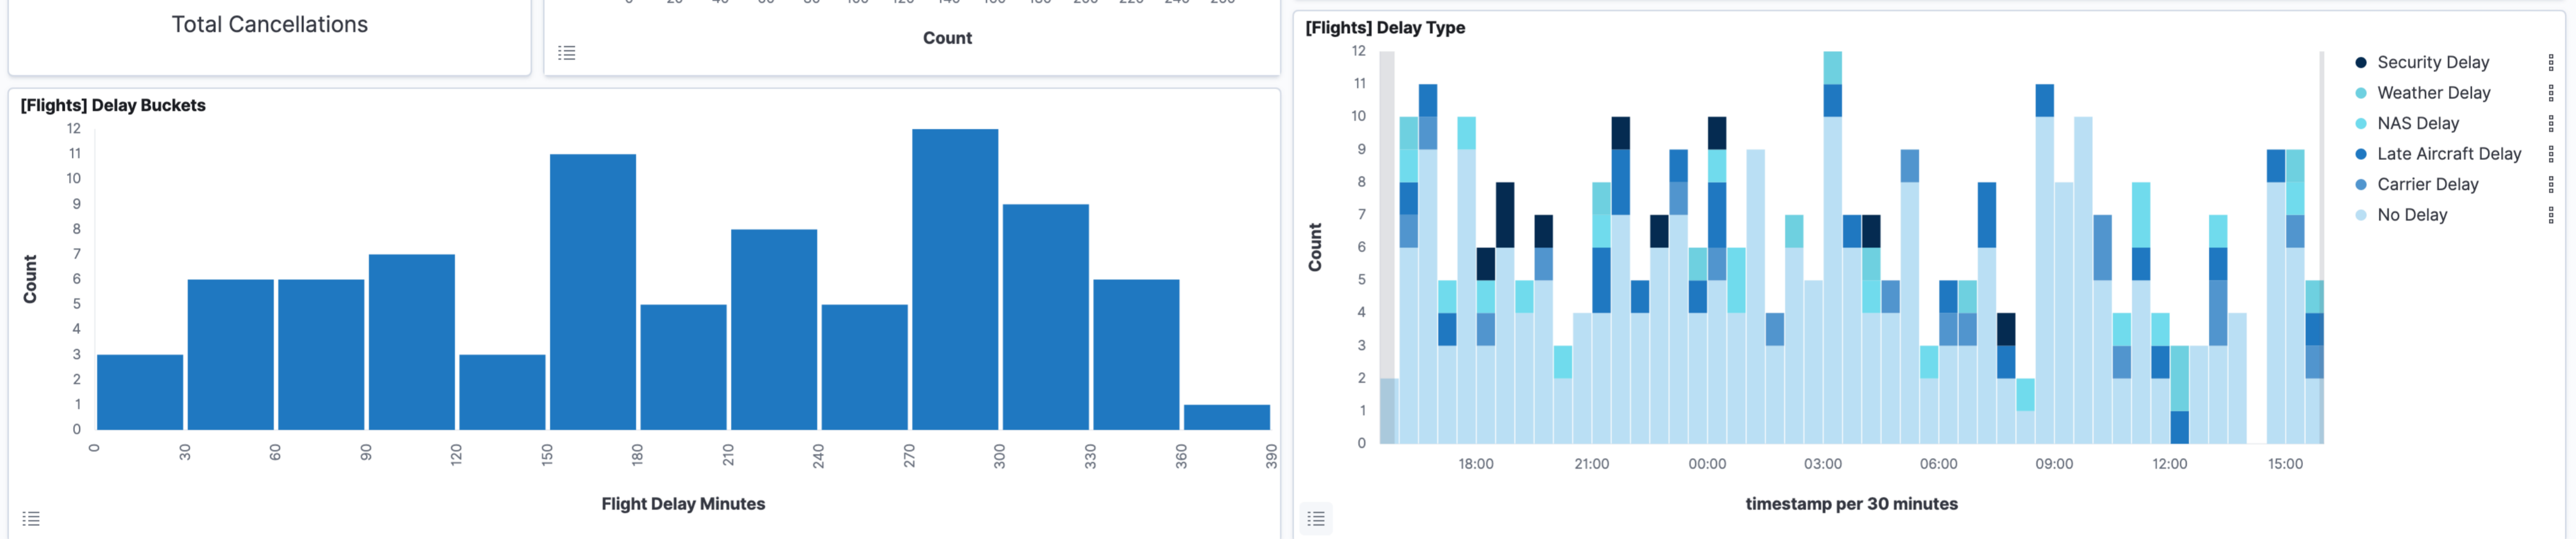

[Flights] Controls

Origin City: Destination City: Average Ticket Price:

Apply changes Cancel changes Clear form

[Flights] Markdown Instructions

Sample Flight data

This dashboard contains sample data for you to play with. You can view it, search it, and interact with the visualizations. For more information about Kibana, check our [docs](#).