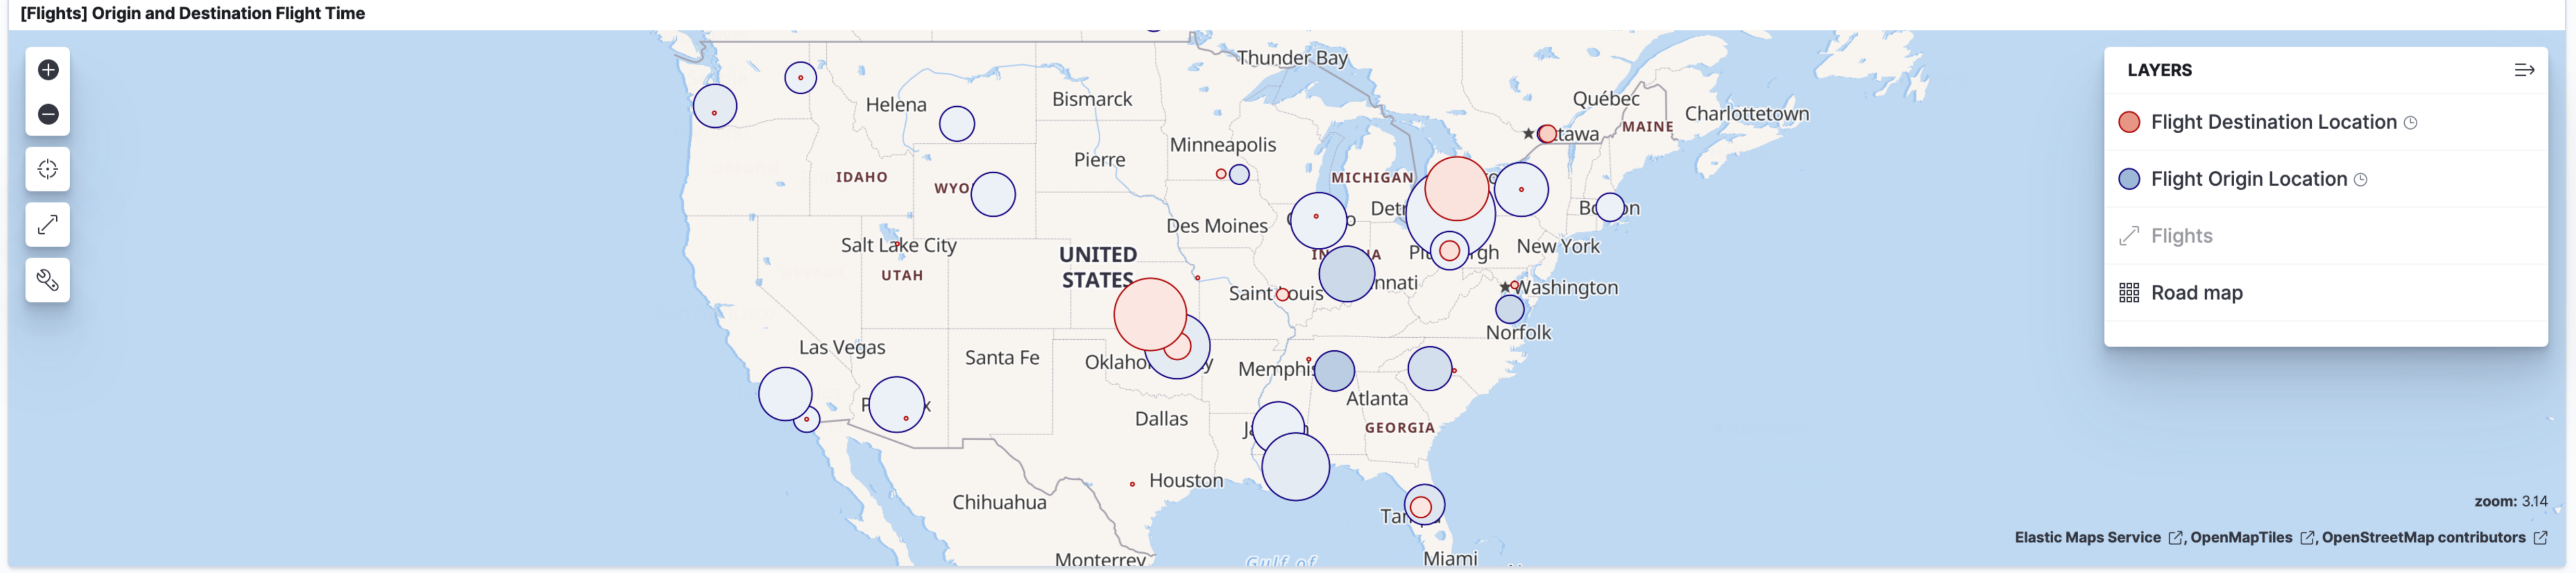

[Flights] Flight Log 1-50 of 316

Time	Carrier	OriginCityName	OriginCountry	DestCityName	DestCountry	FlightTimeMin	AvgTicketPrice	Cancelled	FlightDelayType
> May 13, 2021 @ 15:48:49.000	Logstash Airways	Seoul	KR	Naples	IT	525.202	$963.44	false	No Delay
> May 13, 2021 @ 15:48:33.000	JetBeats	Casper	US	Stockholm	SE	548.748	$900.33	false	Late Aircraft Delay
> May 13, 2021 @ 15:47:13.000	JetBeats	Rome	IT	Tulsa	US	676.947	$916.02	false	Weather Delay
> May 13, 2021 @ 15:41:53.000	Kibana Airlines	Tokoname	JP	Lima	PE	1,471.197	$801.53	false	Carrier Delay
> May 13, 2021 @ 15:38:38.000	ES-Air	Frankfurt am Main	DE	Seoul	KR	428.722	$947.64	false	No Delay
> May 13, 2021 @ 15:28:55.000	Kibana Airlines	Erie	US	Seoul	KR	1,079.288	$831.5	false	NAS Delay
> May 13, 2021 @ 15:27:34.000	Kibana Airlines	Seattle	US	Zurich	CH	445.424	$955.71	false	No Delay
> May 13, 2021 @ 15:22:15.000	Kibana Airlines	Cincinnati	US	Zurich	CH	397.819	$592.29	false	No Delay
> May 13, 2021 @ 15:20:29.000	ES-Air	Jebel Ali	AE	Osaka	JP	678.537	$600.3	false	Carrier Delay