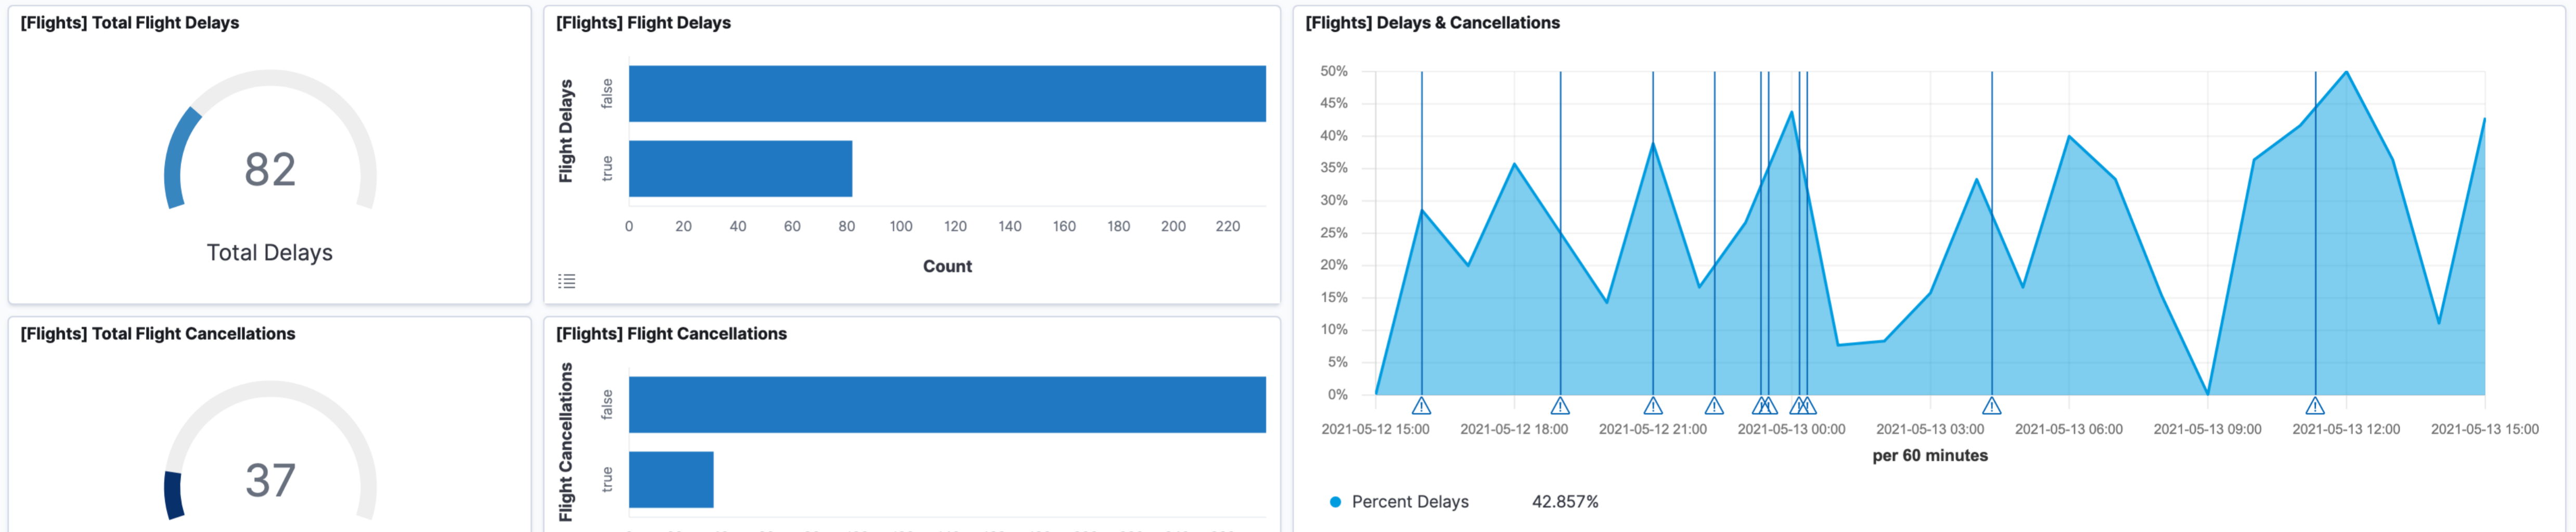

[Flights] Controls

Origin City: Destination City: Average Ticket Price:

Apply changes Cancel changes Clear form

[Flights] Markdown Instructions

Sample Flight data

This dashboard contains sample data for you to play with. You can view it, search it, and interact with the visualizations. For more information about Kibana, check our [docs](#).

[Flights] Destination Weather

Cloudy
Sunny
Rain
Clear
Damaging Wind
Hail
Thunder & Lightning
Heavy Fog

[Flights] Flight Log 1-50 of 316

Time	Carrier	OriginCityName	OriginCountry	DestCityName	DestCountry	FlightTimeMin	AvgTicketPrice	Cancelled	FlightDelayType
> May 13, 2021 @ 15:48:49.000	Logstash Airways	Seoul	KR	Naples	IT	525.202	\$963.44	false	No Delay
> May 13, 2021 @ 15:48:33.000	JetBeats	Casper	US	Stockholm	SE	548.748	\$900.33	false	Late Aircraft Delay
> May 13, 2021 @ 15:47:13.000	JetBeats	Rome	IT	Tulsa	US	676.947	\$916.02	false	Weather Delay
> May 13, 2021 @ 15:41:53.000	Kibana Airlines	Tokoname	JP	Lima	PE	1,471.197	\$801.53	false	Carrier Delay
> May 13, 2021 @ 15:38:38.000	ES-Air	Frankfurt am Main	DE	Seoul	KR	428.722	\$947.64	false	No Delay
> May 13, 2021 @ 15:28:55.000	Kibana Airlines	Erie	US	Seoul	KR	1,079.288	\$831.5	false	NAS Delay
> May 13, 2021 @ 15:27:34.000	Kibana Airlines	Seattle	US	Zurich	CH	445.424	\$955.71	false	No Delay
> May 13, 2021 @ 15:22:15.000	Kibana Airlines	Cincinnati	US	Zurich	CH	397.819	\$592.29	false	No Delay
> May 13, 2021 @ 15:20:29.000	ES-Air	Jebel Ali	AE	Osaka	JP	678.537	\$600.3	false	Carrier Delay