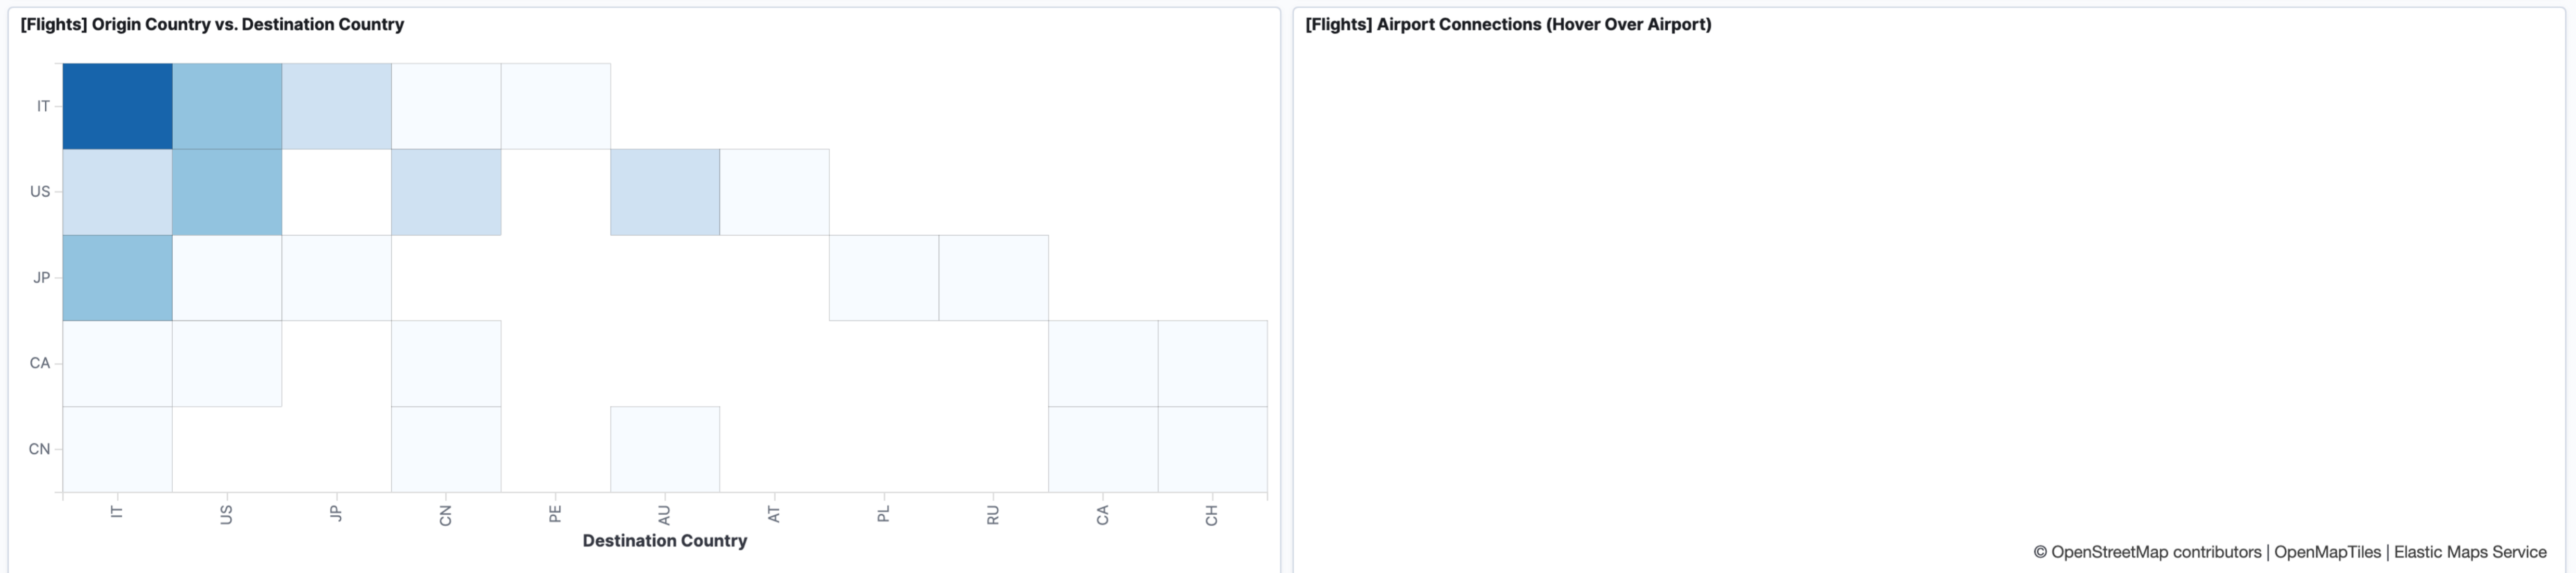

[Flights] Controls

Origin City: Destination City: Average Ticket Price:

Apply changes Cancel changes Clear form

[Flights] Markdown Instructions

Sample Flight data

This dashboard contains sample data for you to play with. You can view it, search it, and interact with the visualizations. For more information about Kibana, check our [docs](#).