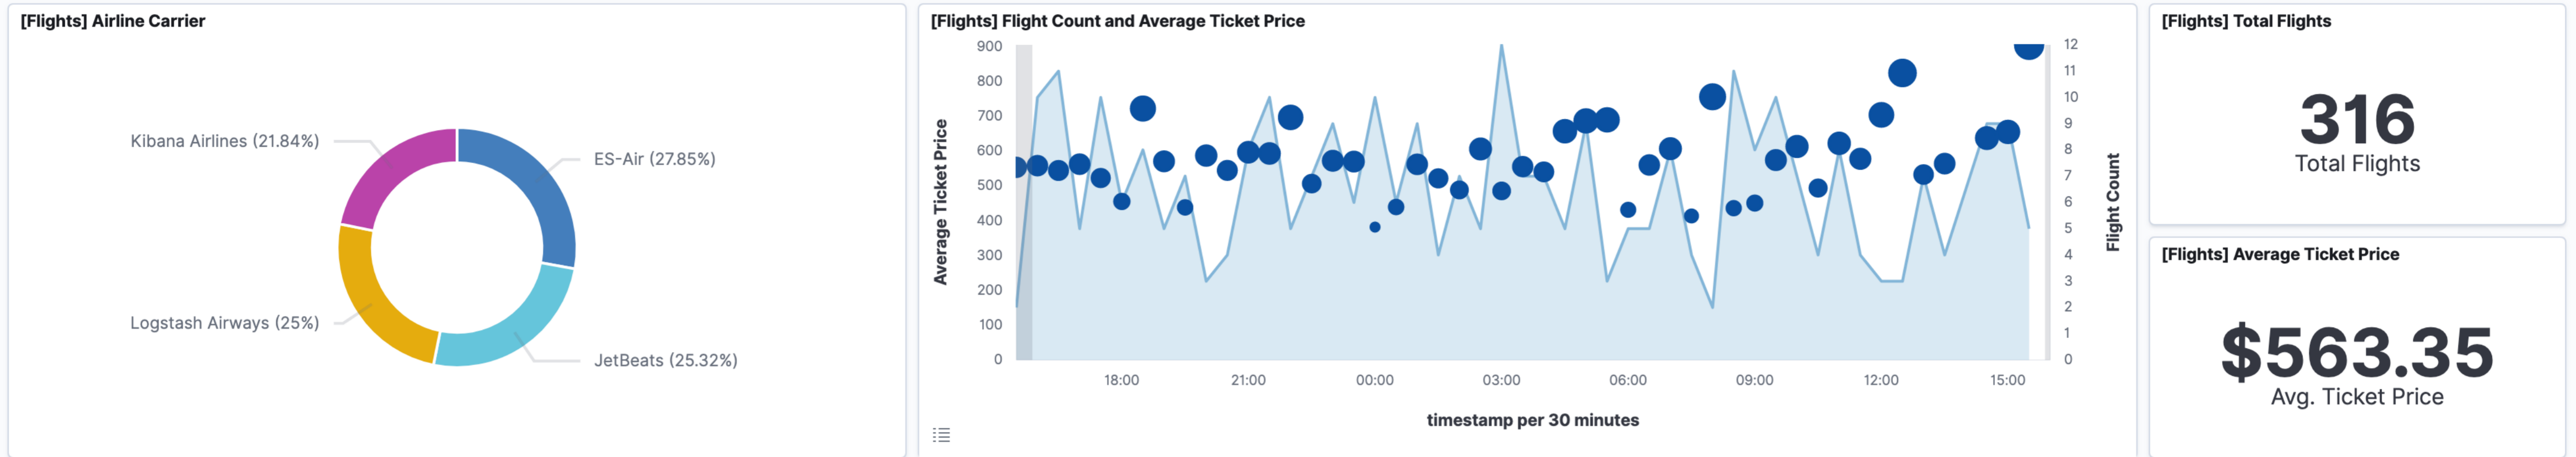

[Flights] Controls

Origin City: Destination City: Average Ticket Price:

Apply changes Cancel changes Clear form

[Flights] Markdown Instructions

Sample Flight data

This dashboard contains sample data for you to play with. You can view it, search it, and interact with the visualizations. For more information about Kibana, check our [docs](#).

[Flights] Destination Weather

Cloudy
Sunny
Rain
Clear
Damaging Wind
Hail
Thunder & Lightning
Heavy Fog

[Flights] Flight Log 1-50 of 316

Time	Carrier	OriginCityName	OriginCountry	DestCityName	DestCountry	FlightTimeMin	AvgTicketPrice	Cancelled	FlightDelayType
> May 13, 2021 @ 15:48:49.000	Logstash Airways	Seoul	KR	Naples	IT	525.202	\$963.44	false	No Delay
> May 13, 2021 @ 15:48:33.000	JetBeats	Casper	US	Stockholm	SE	548.748	\$900.33	false	Late Aircraft Delay
> May 13, 2021 @ 15:47:13.000	JetBeats	Rome	IT	Tulsa	US	676.947	\$916.02	false	Weather Delay
> May 13, 2021 @ 15:41:53.000	Kibana Airlines	Tokoname	JP	Lima	PE	1,471.197	\$801.53	false	Carrier Delay
> May 13, 2021 @ 15:38:38.000	ES-Air	Frankfurt am Main	DE	Seoul	KR	428.722	\$947.64	false	No Delay
> May 13, 2021 @ 15:28:55.000	Kibana Airlines	Erie	US	Seoul	KR	1,079.288	\$831.5	false	NAS Delay
> May 13, 2021 @ 15:27:34.000	Kibana Airlines	Seattle	US	Zurich	CH	445.424	\$955.71	false	No Delay
> May 13, 2021 @ 15:22:15.000	Kibana Airlines	Cincinnati	US	Zurich	CH	397.819	\$592.29	false	No Delay
> May 13, 2021 @ 15:20:29.000	ES-Air	Jebel Ali	AE	Osaka	JP	678.537	\$600.3	false	Carrier Delay