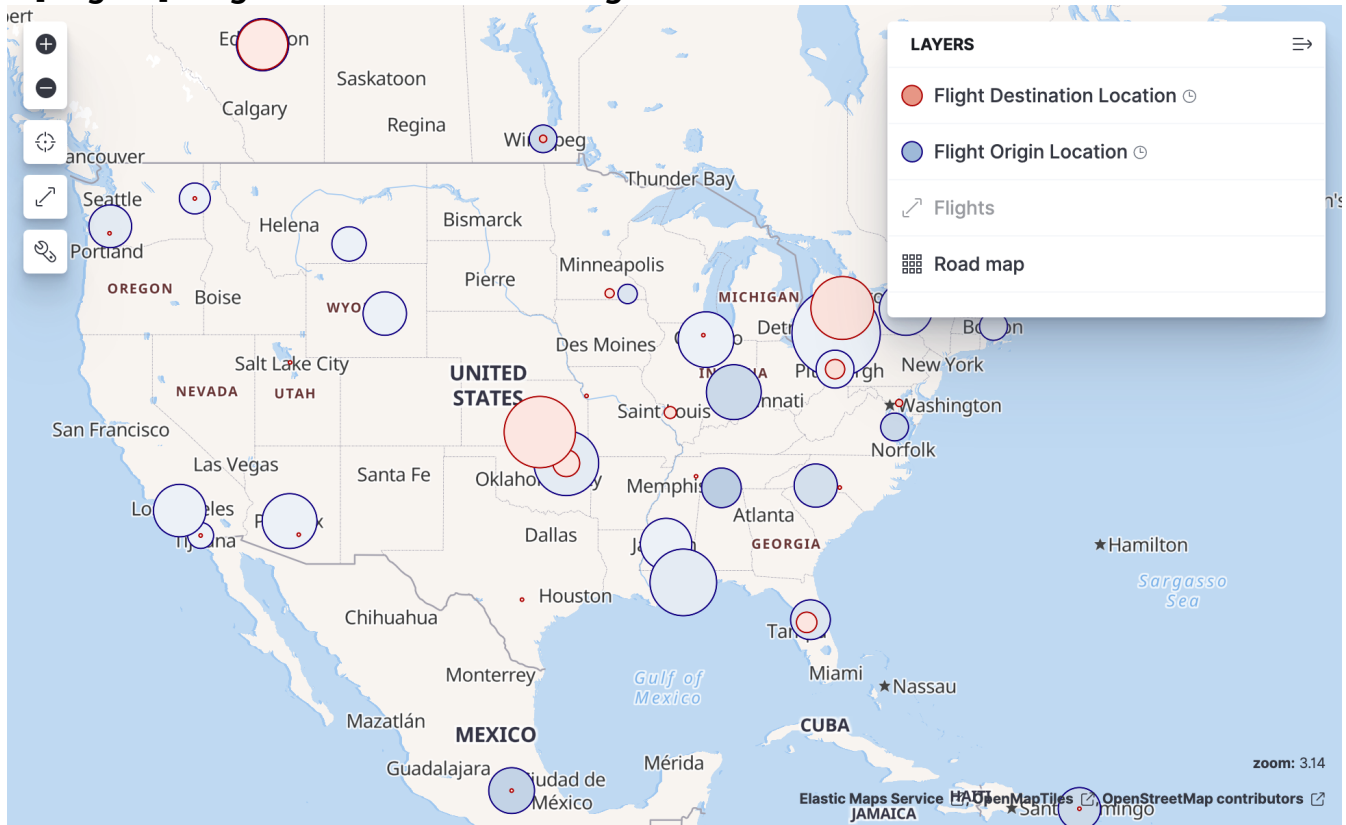

⋮

[Flights] Delays & Cancellations

[Flights] Total Flight Cancellations

[Flights] Flight Cancellations

[Flights] Delay Type

[Flights] Delay Buckets

[Flights] Origin Country vs. Destination Country

[Flights] Airport Connections (Hover Over Airport)

[Flights] Destination Weather

[Flights] Origin and Destination Flight Time

[Flights] Flight Log

1-50 of 316 < >

Time	Carrier	OriginCityName	OriginCountry	DestCityName	DestCountry	FlightTimeM
> May 13, 2021 @ 15:48:49.000	Logstash Airways	Seoul	KR	Naples	IT	525.202
> May 13, 2021 @ 15:48:33.000	JetBeats	Casper	US	Stockholm	SE	548.748
> May 13, 2021 @ 15:47:13.000	JetBeats	Rome	IT	Tulsa	US	676.947
> May 13, 2021 @ 15:41:53.000	Kibana Airlines	Tokoname	JP	Lima	PE	1,471.197
> May 13, 2021 @ 15:38:38.000	ES-Air	Frankfurt am Main	DE	Seoul	KR	428.722
> May 13, 2021 @ 15:28:55.000	Kibana Airlines	Erie	US	Seoul	KR	1,079.288
> May 13, 2021 @ 15:27:34.000	Kibana Airlines	Seattle	US	Zurich	CH	445.424
> May 13, 2021 @ 15:22:15.000	Kibana Airlines	Cincinnati	US	Zurich	CH	397.819
> May 13, 2021 @ 15:20:29.000	ES-Air	Jebel Ali	AE	Osaka	JP	678.537
> May 13, 2021 @ 15:13:31.000	Kibana Airlines	Belogorsk	RU	Vienna	AT	362.014
> May 13, 2021 @ 15:13:27.000	JetBeats	Manchester	GB	Moscow	RU	181.562
> May 13, 2021 @ 15:13:27.000	ES-Air	Berlin	DE	Osaka	JP	804.851