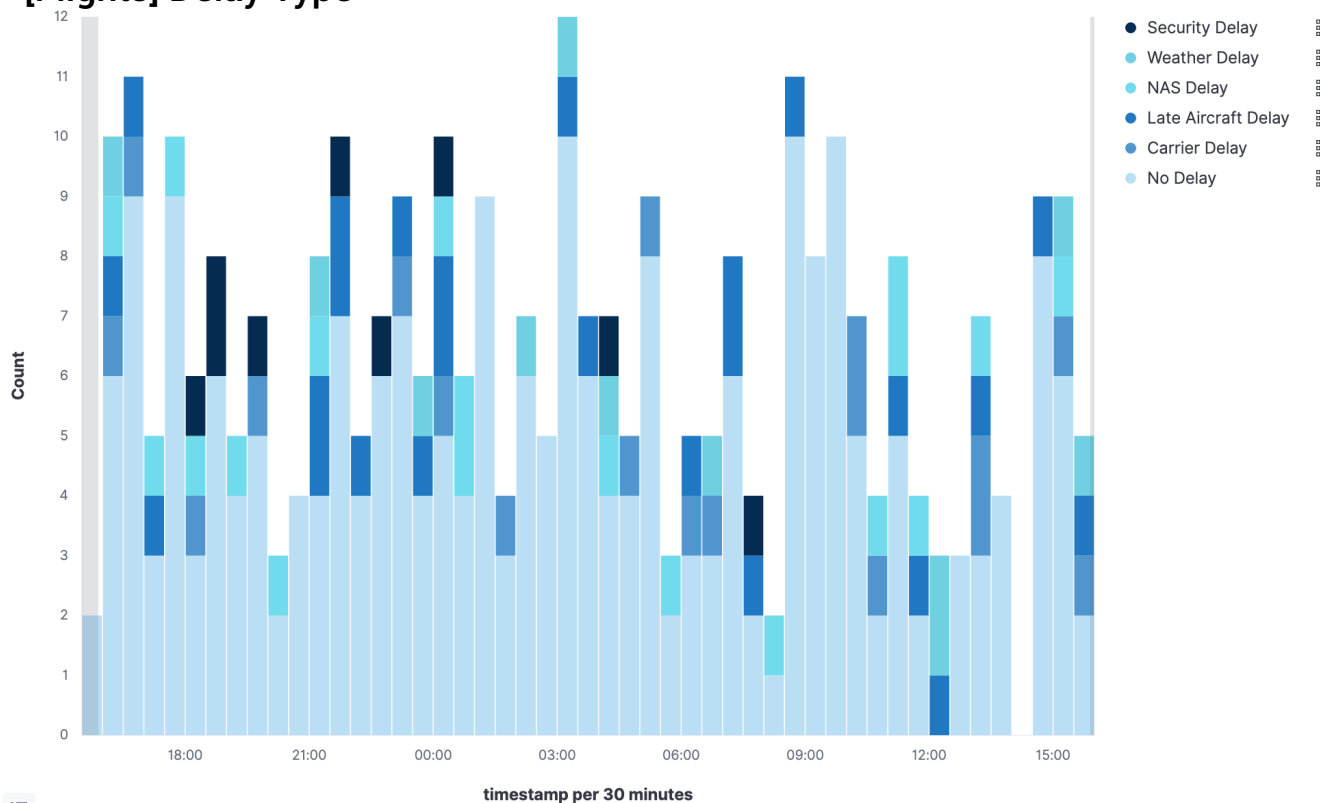

[Flights] Total Flight Cancellations

[Flights] Flight Cancellations

[Flights] Delay Buckets

[Flights] Airline Carrier

[Flights] Origin Country vs. Destination Country

[Flights] Flight Count and Average Ticket Price

⋮

[Flights] Total Flights

[Flights] Flight Log

316
Total Flights

[Flights] Average Ticket Price

\$563.35
Avg. Ticket Price

[Flights] Total Flight Delays

[Flights] Flight Delays

⋮

[Flights] Delays & Cancellations

[Flights] Total Flight Cancellations

[Flights] Flight Cancellations

[Flights] Delay Type

[Flights] Delay Buckets

[Flights] Origin Country vs. Destination Country

[Flights] Airport Connections (Hover Over Airport)

[Flights] Destination Weather

[Flights] Origin and Destination Flight Time

[Flights] Flight Log

1-50 of 316 < >

Time	Carrier	OriginCityName	OriginCountry	DestCityName	DestCountry	FlightTimeM
> May 13, 2021 @ 15:48:49.000	Logstash Airways	Seoul	KR	Naples	IT	525.202
> May 13, 2021 @ 15:48:33.000	JetBeats	Casper	US	Stockholm	SE	548.748
> May 13, 2021 @ 15:47:13.000	JetBeats	Rome	IT	Tulsa	US	676.947
> May 13, 2021 @ 15:41:53.000	Kibana Airlines	Tokoname	JP	Lima	PE	1,471.197
> May 13, 2021 @ 15:38:38.000	ES-Air	Frankfurt am Main	DE	Seoul	KR	428.722
> May 13, 2021 @ 15:28:55.000	Kibana Airlines	Erie	US	Seoul	KR	1,079.288
> May 13, 2021 @ 15:27:34.000	Kibana Airlines	Seattle	US	Zurich	CH	445.424
> May 13, 2021 @ 15:22:15.000	Kibana Airlines	Cincinnati	US	Zurich	CH	397.819
> May 13, 2021 @ 15:20:29.000	ES-Air	Jebel Ali	AE	Osaka	JP	678.537
> May 13, 2021 @ 15:13:31.000	Kibana Airlines	Belogorsk	RU	Vienna	AT	362.014
> May 13, 2021 @ 15:13:27.000	JetBeats	Manchester	GB	Moscow	RU	181.562
> May 13, 2021 @ 15:13:27.000	ES-Air	Berlin	DE	Osaka	JP	804.851