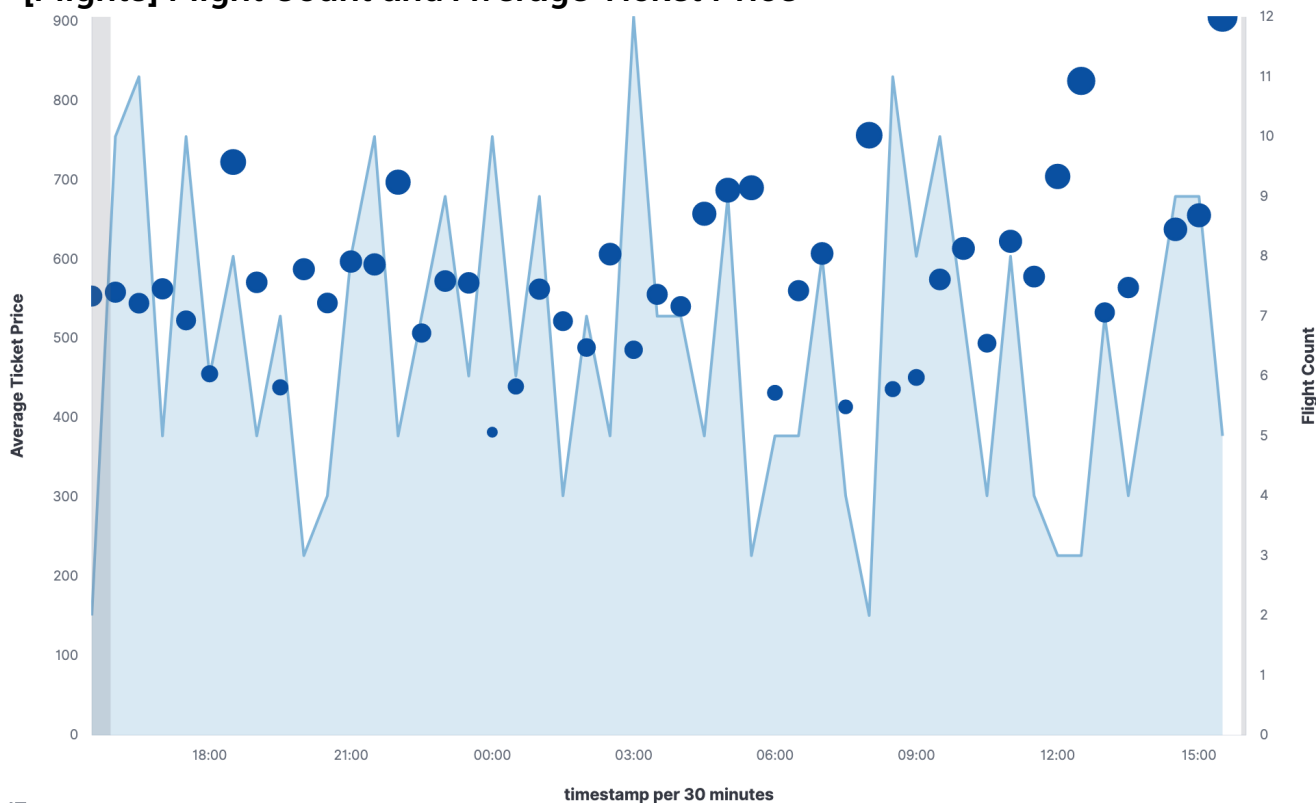

[Flights] Total Flight Cancellations

[Flights] Flight Cancellations

[Flights] Delay Buckets

[Flights] Airline Carrier

[Flights] Origin Country vs. Destination Country

[Flights] Flight Count and Average Ticket Price

⋮

[Flights] Total Flights

[Flights] Flight Log

316
Total Flights

[Flights] Average Ticket Price

\$563.35
Avg. Ticket Price

[Flights] Total Flight Delays

[Flights] Flight Delays