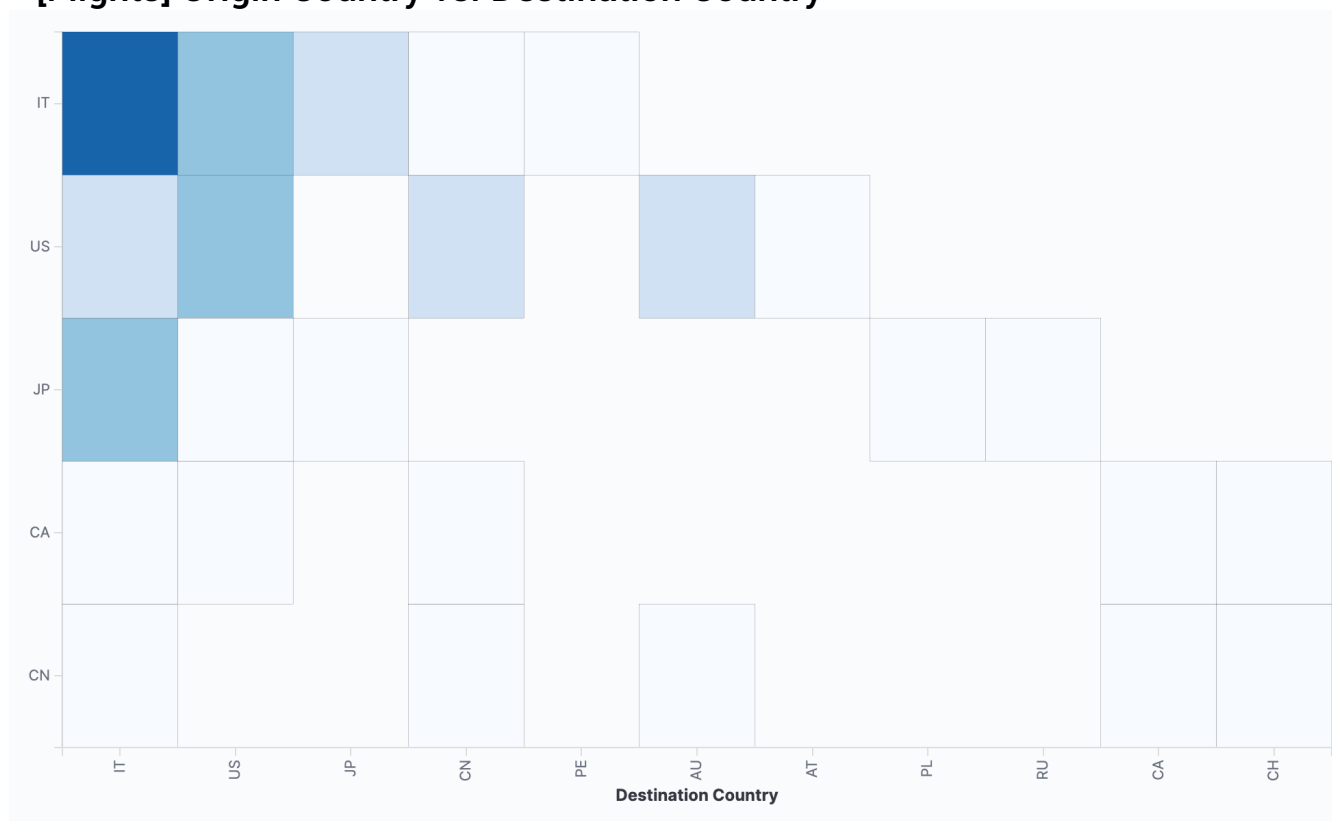

[Flights] Total Flight Cancellations

[Flights] Flight Cancellations

[Flights] Delay Buckets

[Flights] Airline Carrier

[Flights] Origin Country vs. Destination Country

[Flights] Flight Count and Average Ticket Price

⋮

[Flights] Total Flights

[Flights] Flight Log

316
Total Flights

[Flights] Average Ticket Price

\$563.35
Avg. Ticket Price

[Flights] Total Flight Delays

[Flights] Flight Delays

⋮

[Flights] Delays & Cancellations

[Flights] Total Flight Cancellations

[Flights] Flight Cancellations

[Flights] Delay Type

[Flights] Delay Buckets

[Flights] Origin Country vs. Destination Country

[Flights] Airport Connections (Hover Over Airport)

[Flights] Destination Weather

[Flights] Origin and Destination Flight Time

[Flights] Flight Log

1-50 of 316 < >

Time	Carrier	OriginCityName	OriginCountry	DestCityName	DestCountry	FlightTimeM
> May 13, 2021 @ 15:48:49.000	Logstash Airways	Seoul	KR	Naples	IT	525.202
> May 13, 2021 @ 15:48:33.000	JetBeats	Casper	US	Stockholm	SE	548.748
> May 13, 2021 @ 15:47:13.000	JetBeats	Rome	IT	Tulsa	US	676.947
> May 13, 2021 @ 15:41:53.000	Kibana Airlines	Tokoname	JP	Lima	PE	1,471.197
> May 13, 2021 @ 15:38:38.000	ES-Air	Frankfurt am Main	DE	Seoul	KR	428.722
> May 13, 2021 @ 15:28:55.000	Kibana Airlines	Erie	US	Seoul	KR	1,079.288
> May 13, 2021 @ 15:27:34.000	Kibana Airlines	Seattle	US	Zurich	CH	445.424
> May 13, 2021 @ 15:22:15.000	Kibana Airlines	Cincinnati	US	Zurich	CH	397.819
> May 13, 2021 @ 15:20:29.000	ES-Air	Jebel Ali	AE	Osaka	JP	678.537
> May 13, 2021 @ 15:13:31.000	Kibana Airlines	Belogorsk	RU	Vienna	AT	362.014
> May 13, 2021 @ 15:13:27.000	JetBeats	Manchester	GB	Moscow	RU	181.562
> May 13, 2021 @ 15:13:27.000	ES-Air	Berlin	DE	Osaka	JP	804.851