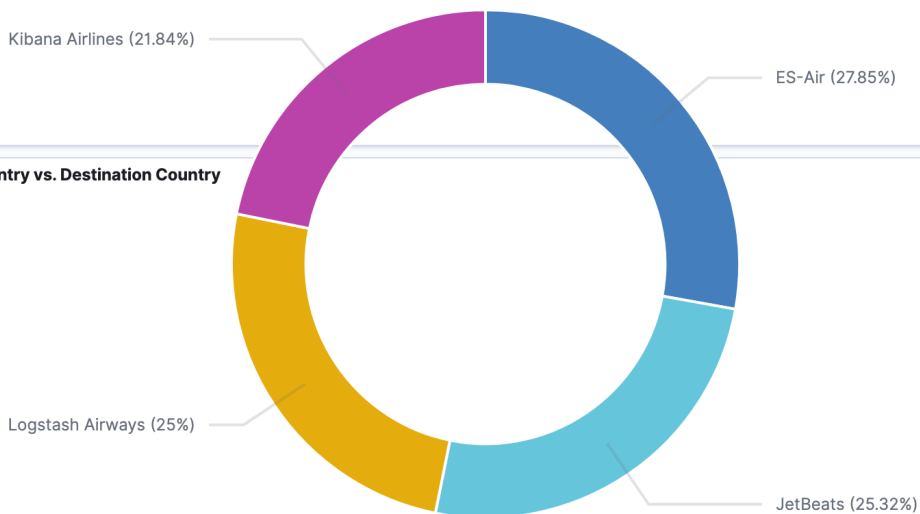

This dashboard contains sample data for you to play with. You can view it, search it, and interact with the visualizations. For more information about Kibana, check our [docs](#).

[Flights] Flight Delays

[Flights] Total Flight Cancellations

[Flights] Flight Cancellations

[Flights] Delay Buckets

[Flights] Airline Carrier

[Flights] Origin Country vs. Destination Country

[Flights] Flight Count and Average Ticket Price