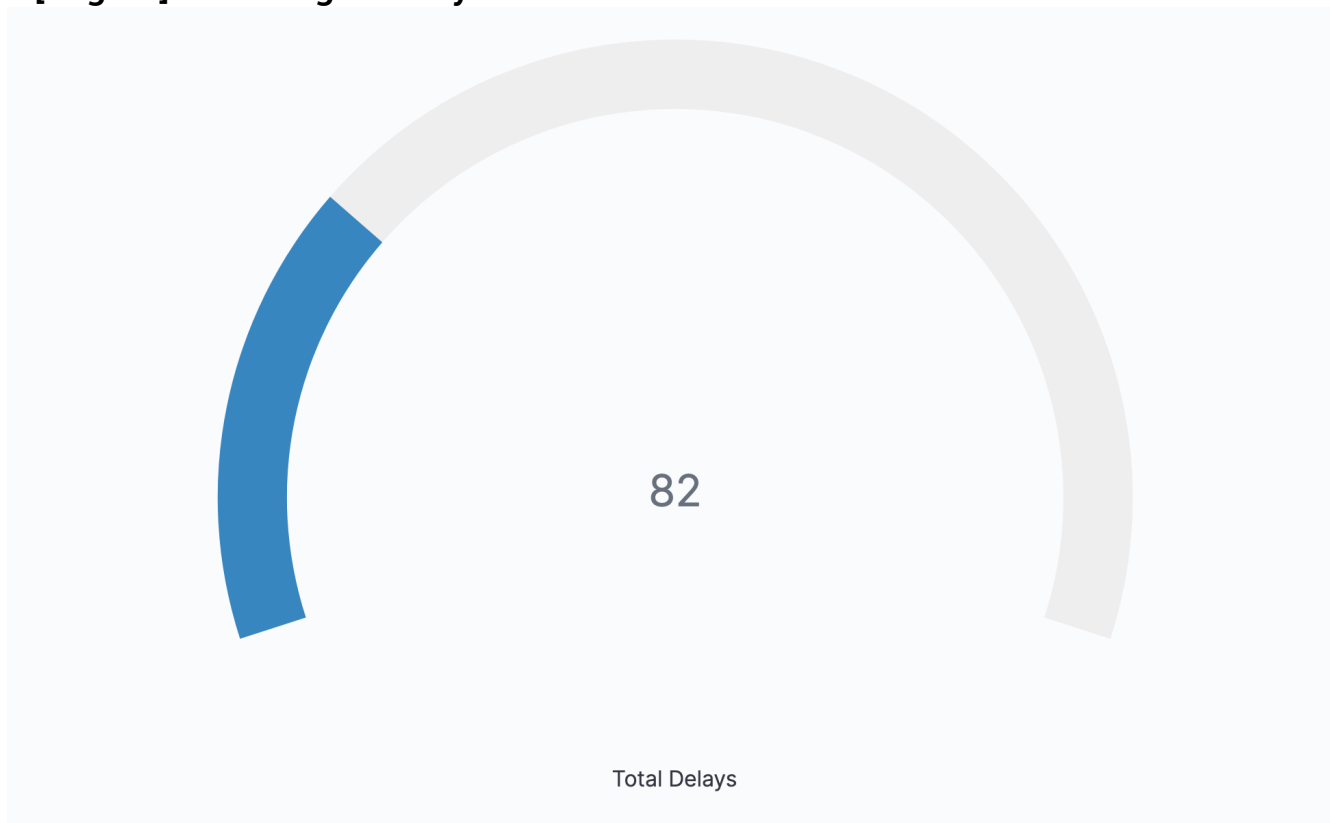

⋮

[Flights] Total Flights

[Flights] Flight Log

316
Total Flights

[Flights] Average Ticket Price

\$563.35
Avg. Ticket Price

[Flights] Total Flight Delays

[Flights] Flight Delays