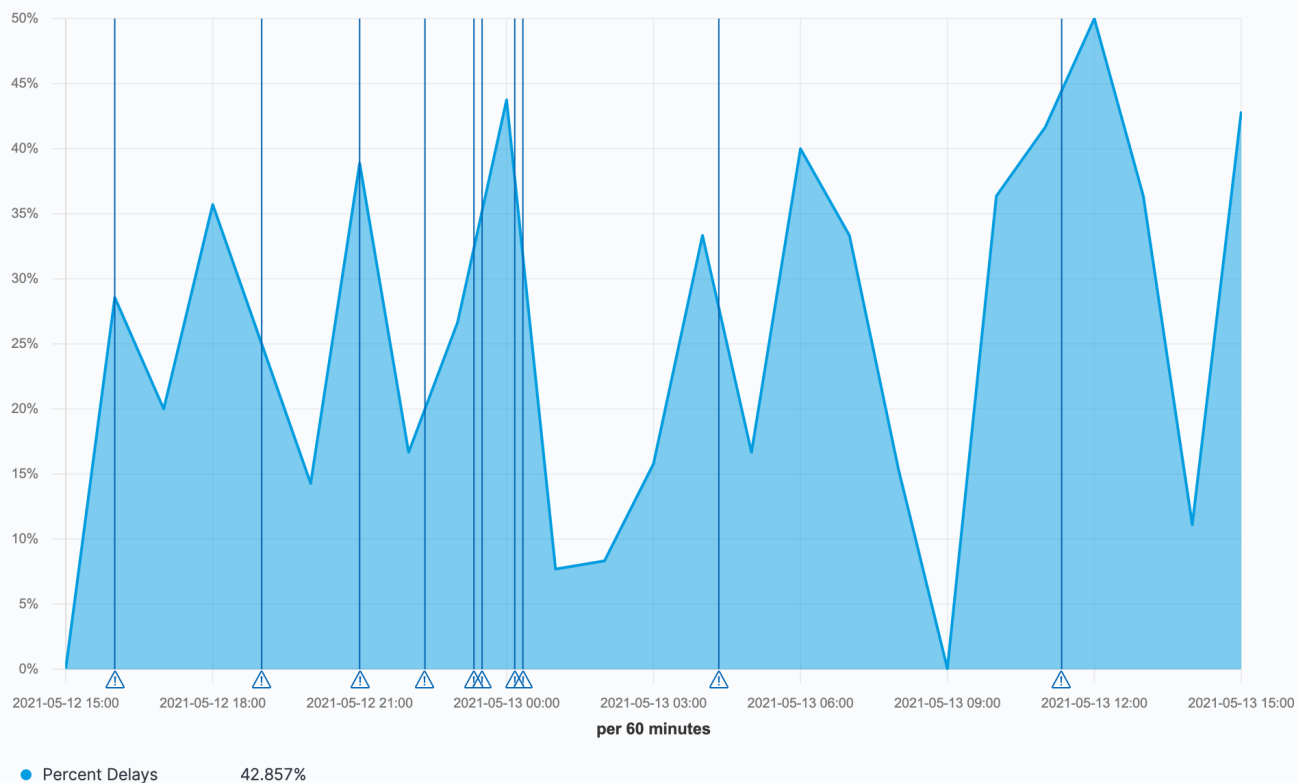

[Flights] Total Flight Cancellations

[Flights] Flight Cancellations

[Flights] Delay Buckets

[Flights] Airline Carrier

[Flights] Origin Country vs. Destination Country

[Flights] Flight Count and Average Ticket Price

⋮

[Flights] Total Flights

[Flights] Flight Log

316
Total Flights

[Flights] Average Ticket Price

\$563.35
Avg. Ticket Price

[Flights] Total Flight Delays

[Flights] Flight Delays

⋮

[Flights] Delays & Cancellations

[Flights] Total Flight Cancellations

[Flights] Flight Cancellations

[Flights] Delay Type

[Flights] Delay Buckets

[Flights] Origin Country vs. Destination Country

[Flights] Airport Connections (Hover Over Airport)