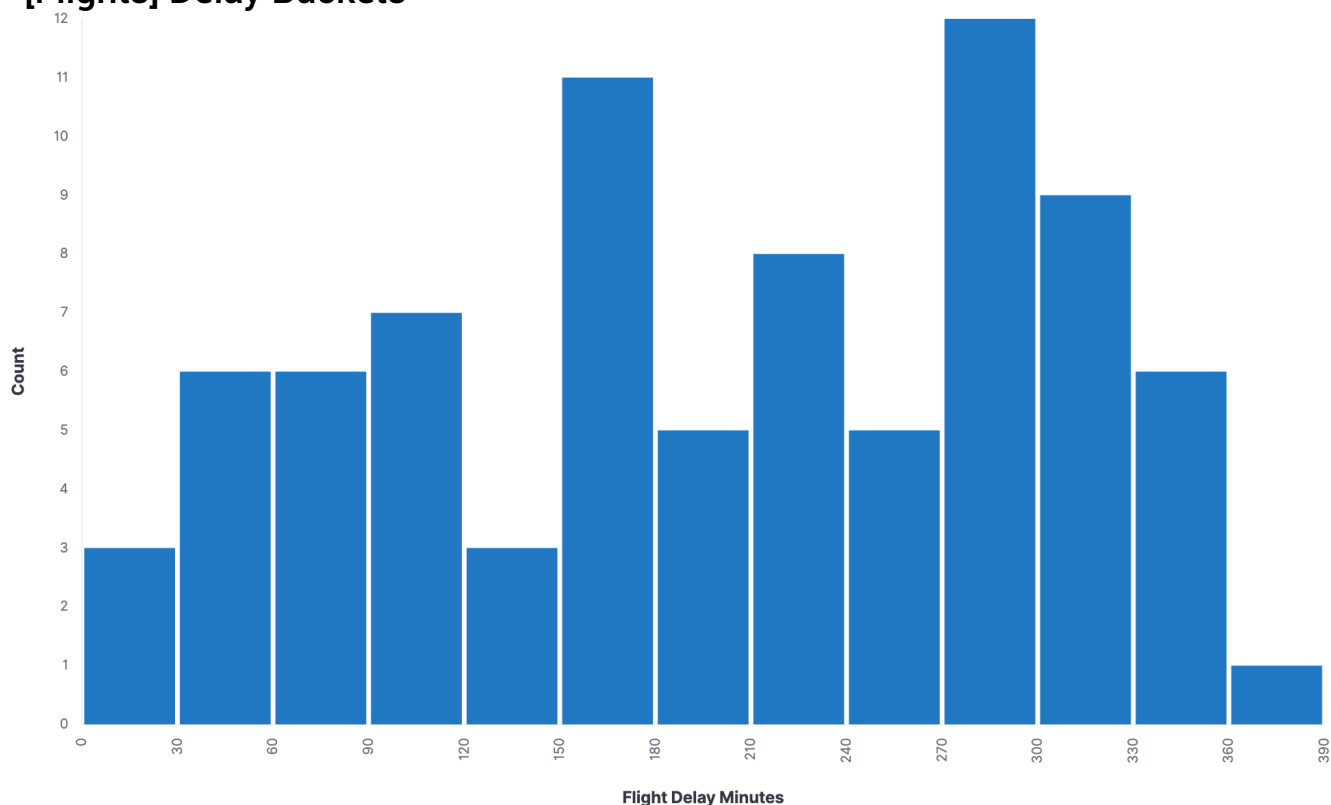

⋮

[Flights] Total Flights

[Flights] Flight Log

316
Total Flights

[Flights] Average Ticket Price

\$563.35
Avg. Ticket Price

[Flights] Total Flight Delays

[Flights] Flight Delays

⋮

[Flights] Delays & Cancellations

[Flights] Total Flight Cancellations

[Flights] Flight Cancellations

[Flights] Delay Type

[Flights] Delay Buckets

[Flights] Origin Country vs. Destination Country

[Flights] Airport Connections (Hover Over Airport)

[Flights] Destination Weather

[Flights] Origin and Destination Flight Time

[Flights] Flight Log

1-50 of 316 < >

Time	Carrier	OriginCityName	OriginCountry	DestCityName	DestCountry	FlightTimeM
> May 13, 2021 @ 15:48:49.000	Logstash Airways	Seoul	KR	Naples	IT	525.202
> May 13, 2021 @ 15:48:33.000	JetBeats	Casper	US	Stockholm	SE	548.748
> May 13, 2021 @ 15:47:13.000	JetBeats	Rome	IT	Tulsa	US	676.947
> May 13, 2021 @ 15:41:53.000	Kibana Airlines	Tokoname	JP	Lima	PE	1,471.197
> May 13, 2021 @ 15:38:38.000	ES-Air	Frankfurt am Main	DE	Seoul	KR	428.722
> May 13, 2021 @ 15:28:55.000	Kibana Airlines	Erie	US	Seoul	KR	1,079.288
> May 13, 2021 @ 15:27:34.000	Kibana Airlines	Seattle	US	Zurich	CH	445.424
> May 13, 2021 @ 15:22:15.000	Kibana Airlines	Cincinnati	US	Zurich	CH	397.819
> May 13, 2021 @ 15:20:29.000	ES-Air	Jebel Ali	AE	Osaka	JP	678.537
> May 13, 2021 @ 15:13:31.000	Kibana Airlines	Belogorsk	RU	Vienna	AT	362.014
> May 13, 2021 @ 15:13:27.000	JetBeats	Manchester	GB	Moscow	RU	181.562
> May 13, 2021 @ 15:13:27.000	ES-Air	Berlin	DE	Osaka	JP	804.851