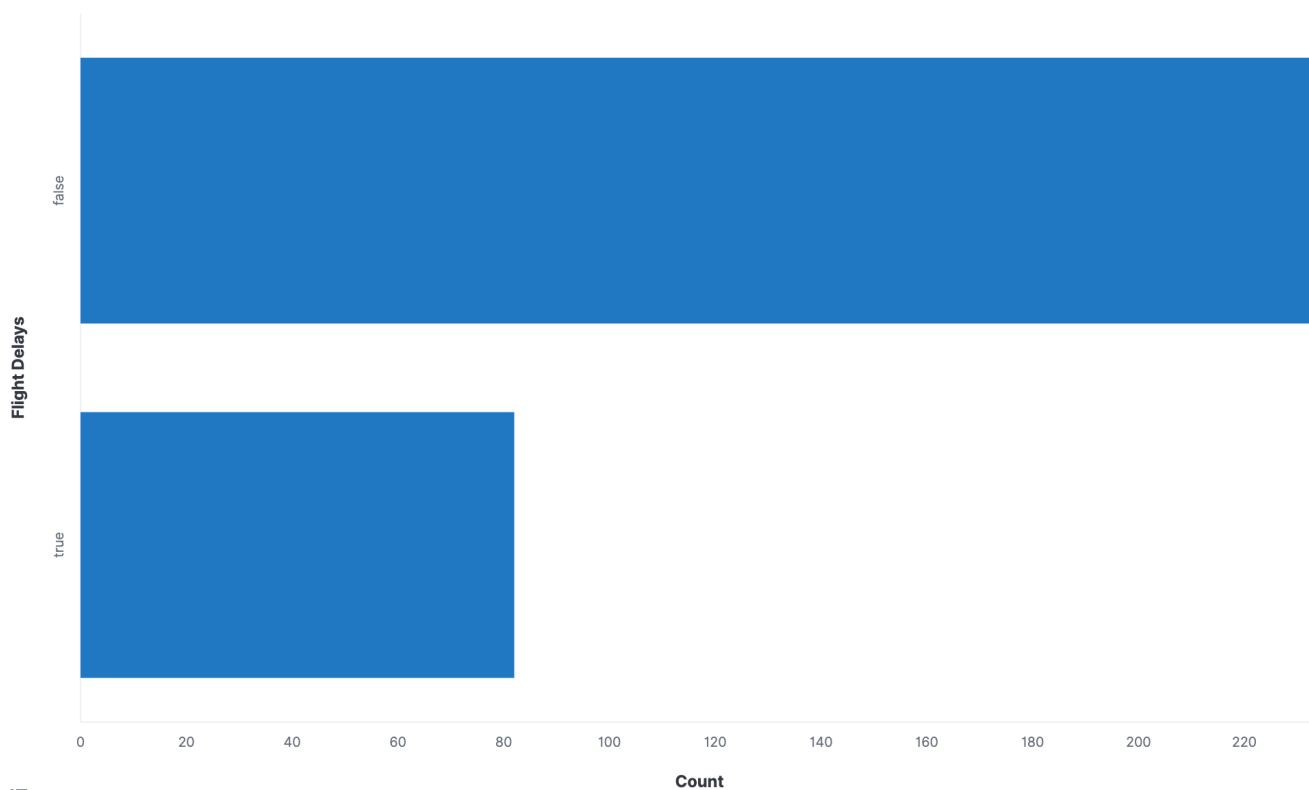

[Flights] Total Flight Cancellations

[Flights] Flight Cancellations

[Flights] Delay Buckets

[Flights] Airline Carrier

[Flights] Origin Country vs. Destination Country

[Flights] Flight Count and Average Ticket Price

⋮

[Flights] Total Flights

[Flights] Flight Log

316
Total Flights

[Flights] Average Ticket Price

\$563.35
Avg. Ticket Price

[Flights] Total Flight Delays

[Flights] Flight Delays