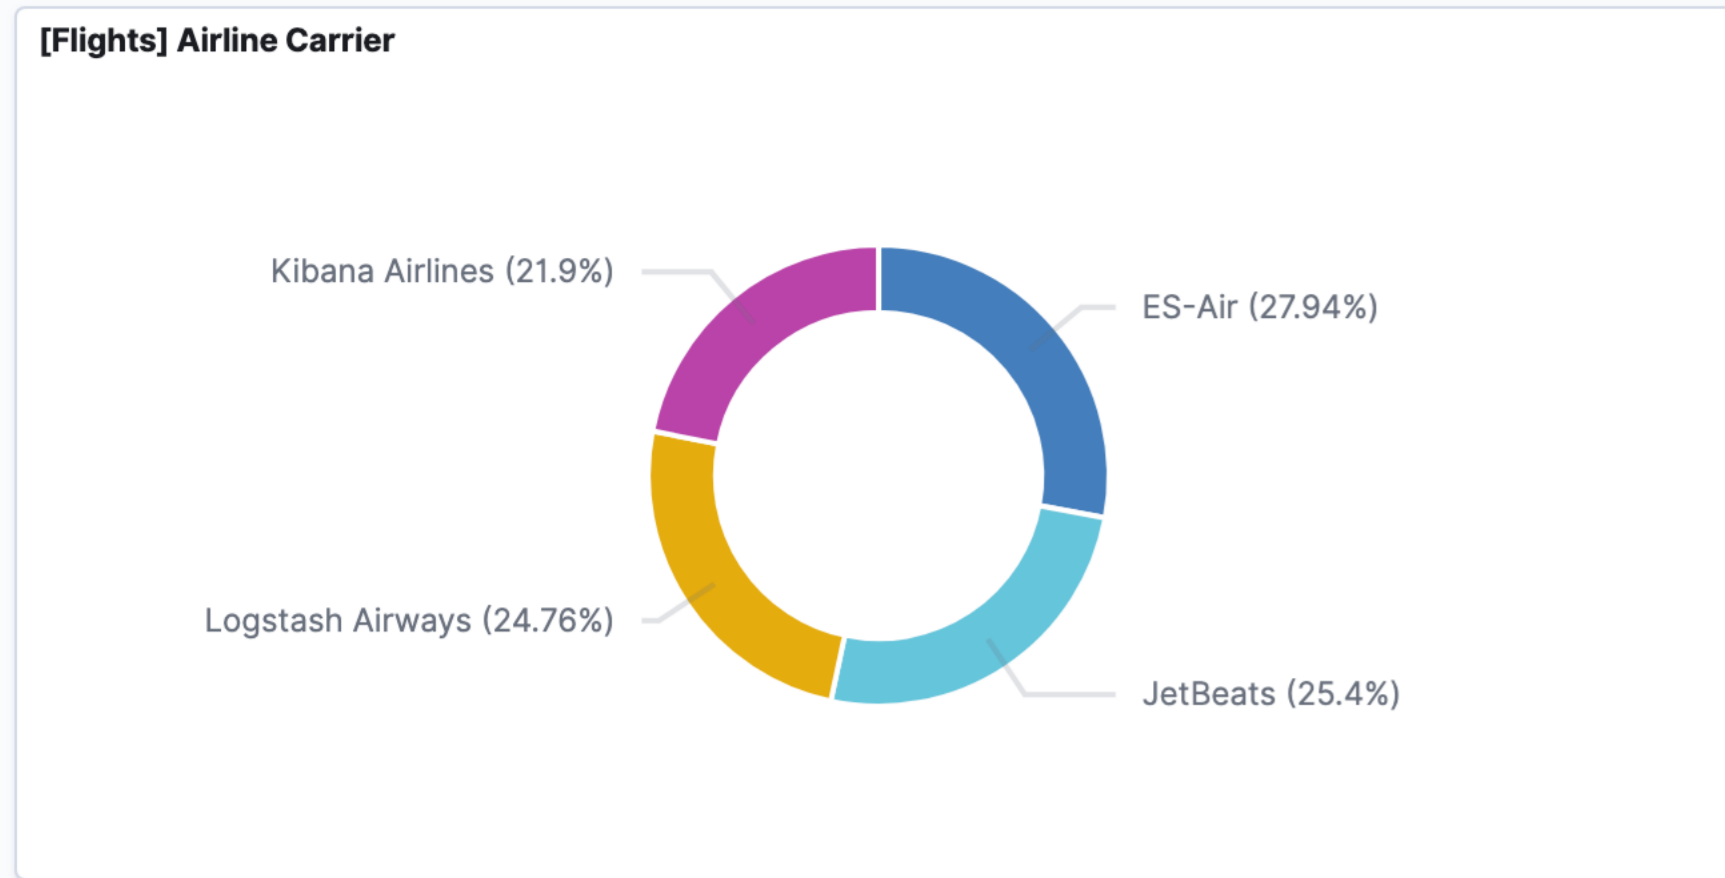

[Flights] Controls

Origin City: Destination City: Average Ticket Price:

[Flights] Markdown Instructions

Sample Flight data

This dashboard contains sample data for you to play with. You can view it, search it, and interact with the visualizations. For more information about Kibana, check our [docs](#).

[Flights] Total Flights

315
Total Flights

[Flights] Average Ticket Price

\$563.66
Avg. Ticket Price

[Flights] Total Flight Delays

82
Total Delays

[Flights] Total Flight Cancellations

36
Total Cancellations