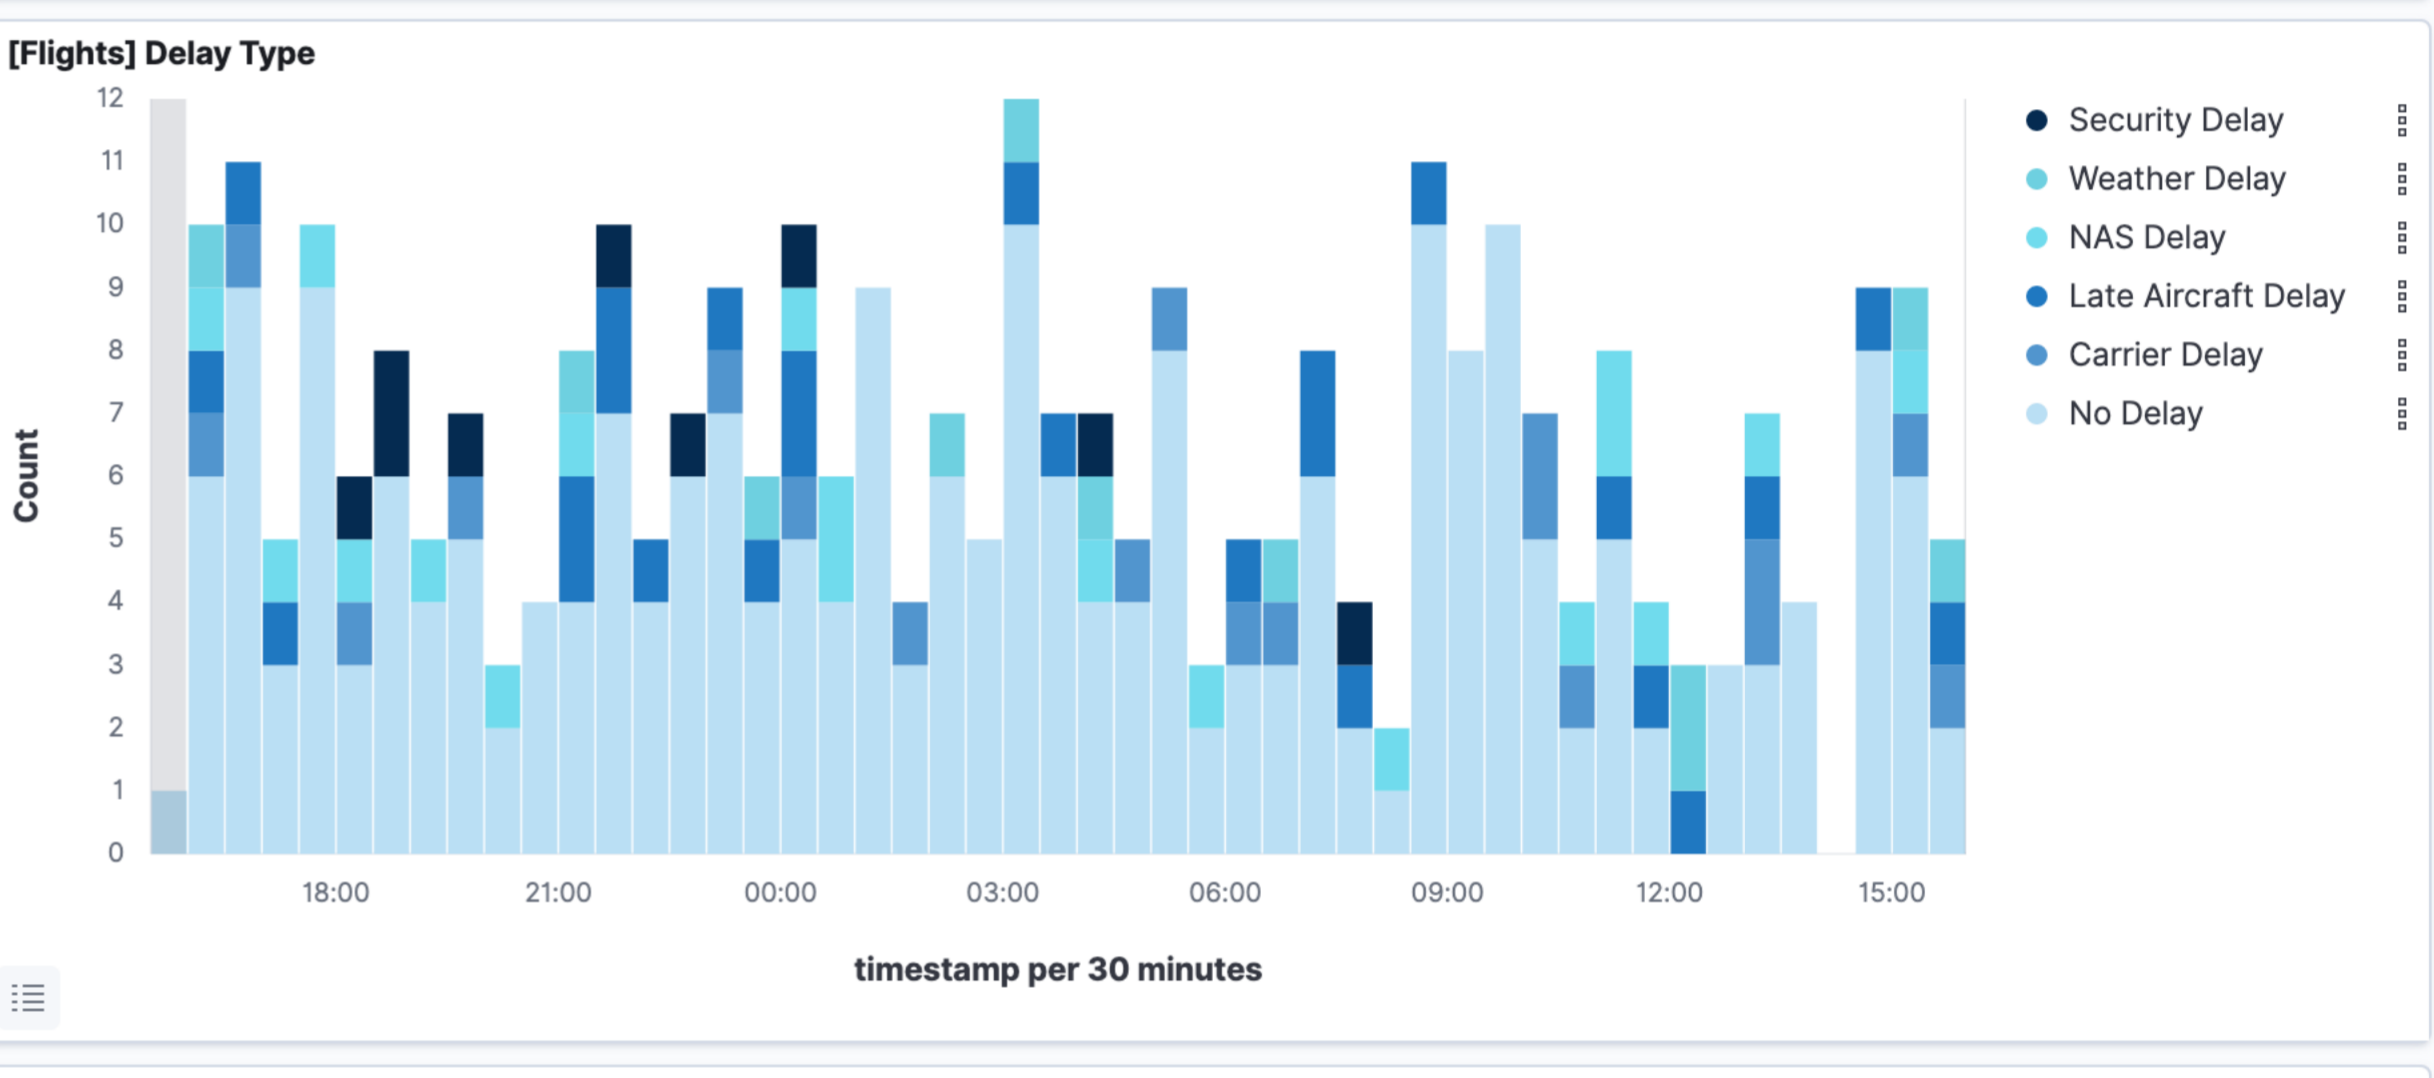

[Flights] Controls

Origin City: Destination City: Average Ticket Price:

[Flights] Markdown Instructions

Sample Flight data

This dashboard contains sample data for you to play with. You can view it, search it, and interact with the visualizations. For more information about Kibana, check our [docs](#).

[Flights] Total Flights

315
Total Flights

[Flights] Average Ticket Price

\$563.66
Avg. Ticket Price

[Flights] Total Flight Delays

82
Total Delays

[Flights] Total Flight Cancellations

36
Total Cancellations