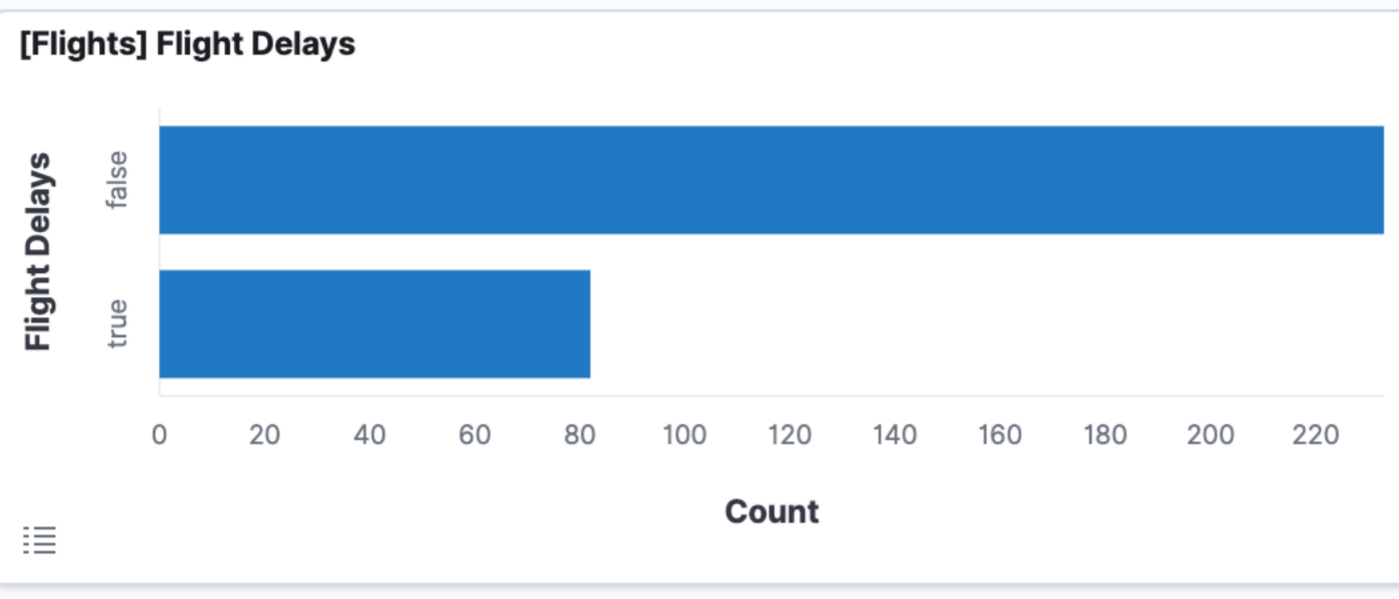

[Flights] Total Flights

315
Total Flights

[Flights] Average Ticket Price

\$563.66
Avg. Ticket Price

[Flights] Total Flight Delays

82
Total Delays

[Flights] Total Flight Cancellations

36
Total Cancellations