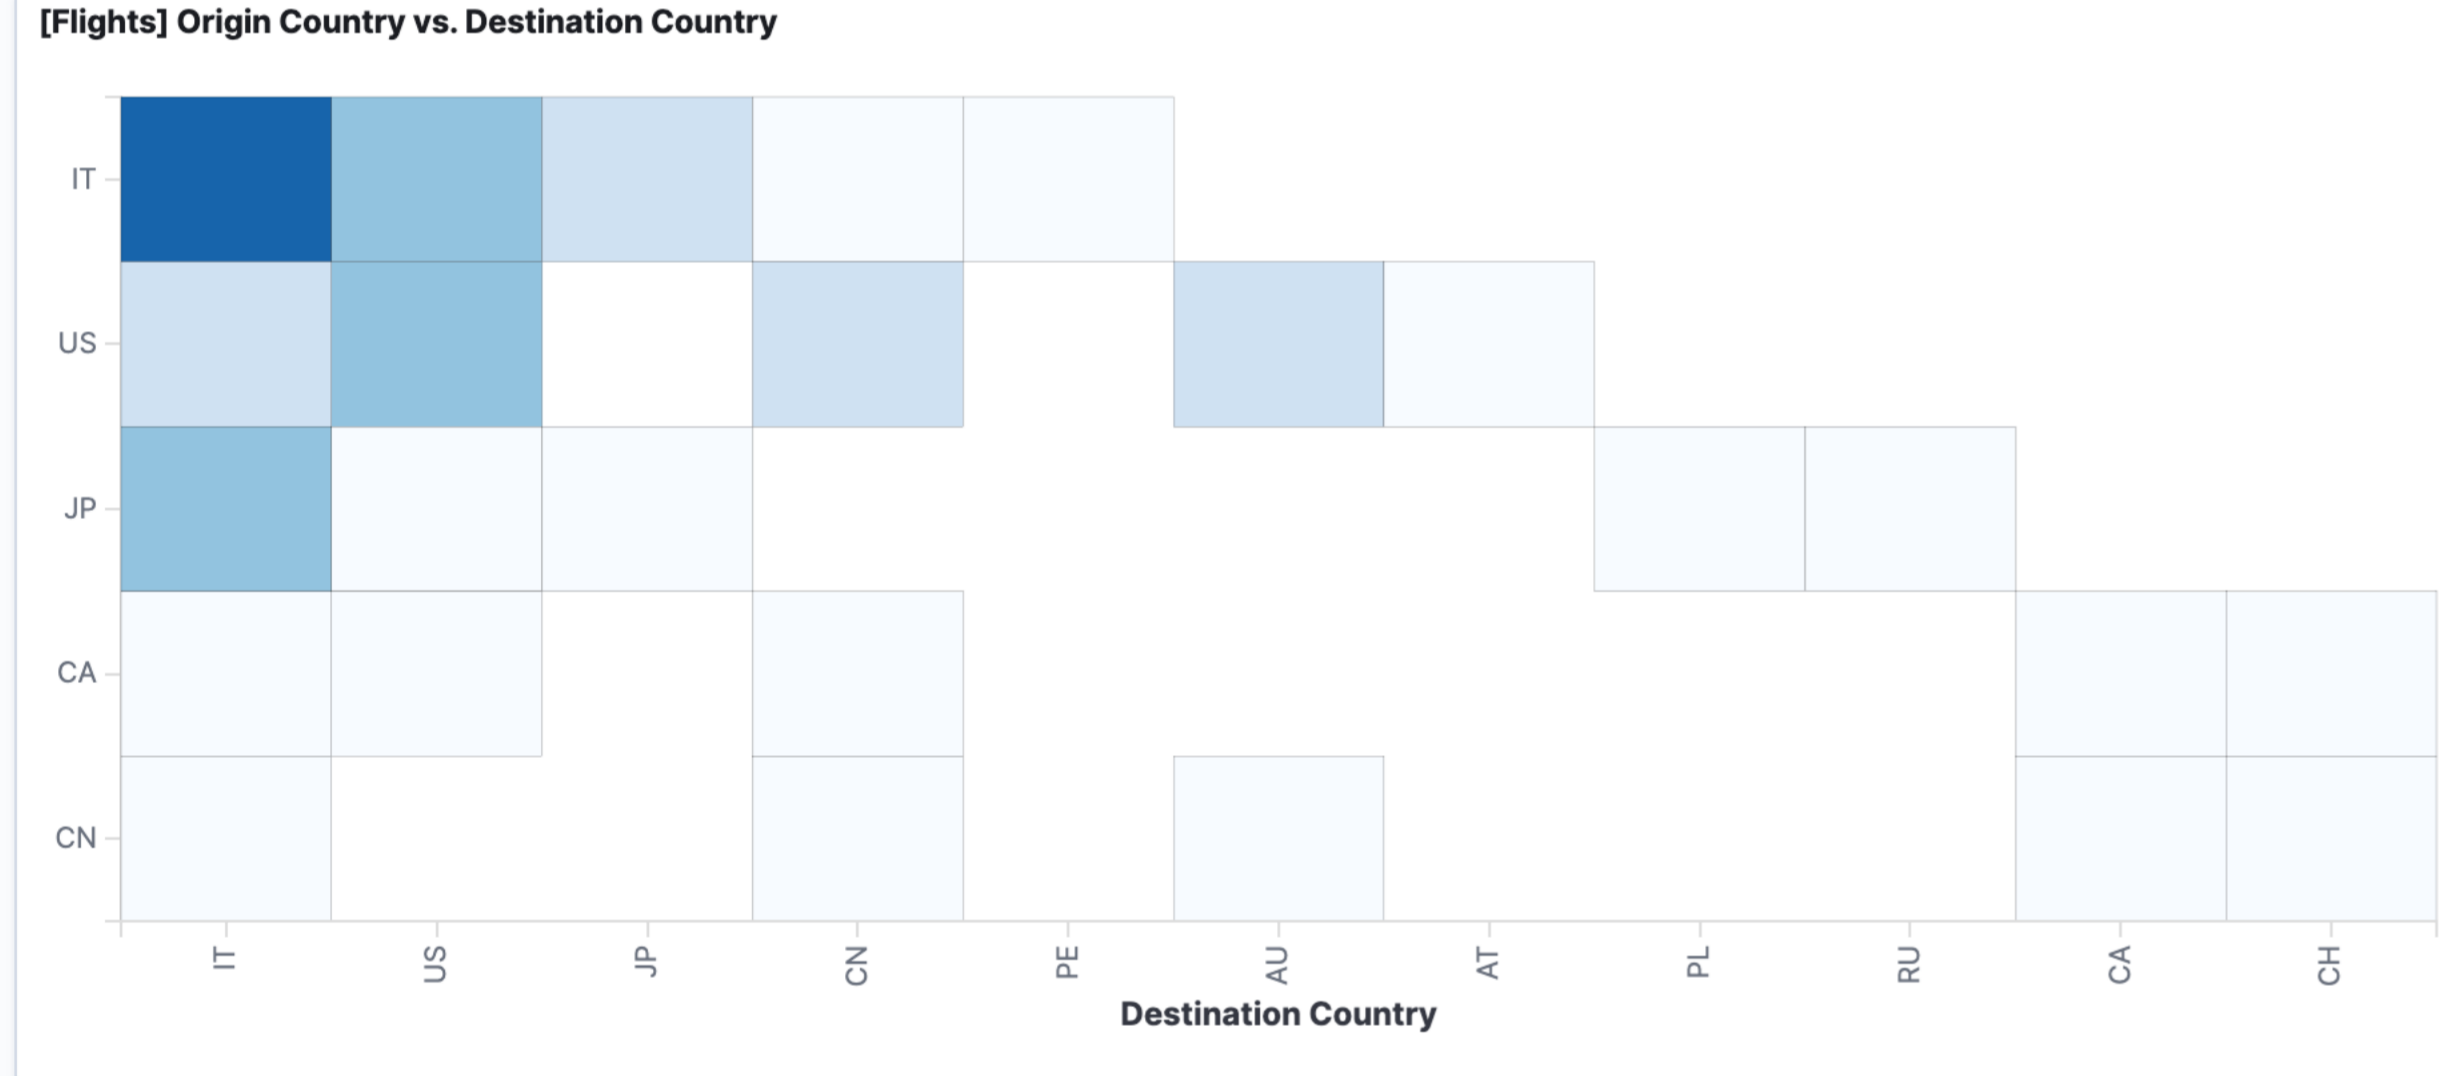

[Flights] Controls

Origin City: Destination City: Average Ticket Price:

[Flights] Markdown Instructions

Sample Flight data

This dashboard contains sample data for you to play with. You can view it, search it, and interact with the visualizations. For more information about Kibana, check our [docs](#).

[Flights] Total Flights

315
Total Flights

[Flights] Average Ticket Price

\$563.66
Avg. Ticket Price

[Flights] Total Flight Delays

82
Total Delays

[Flights] Total Flight Cancellations

36
Total Cancellations