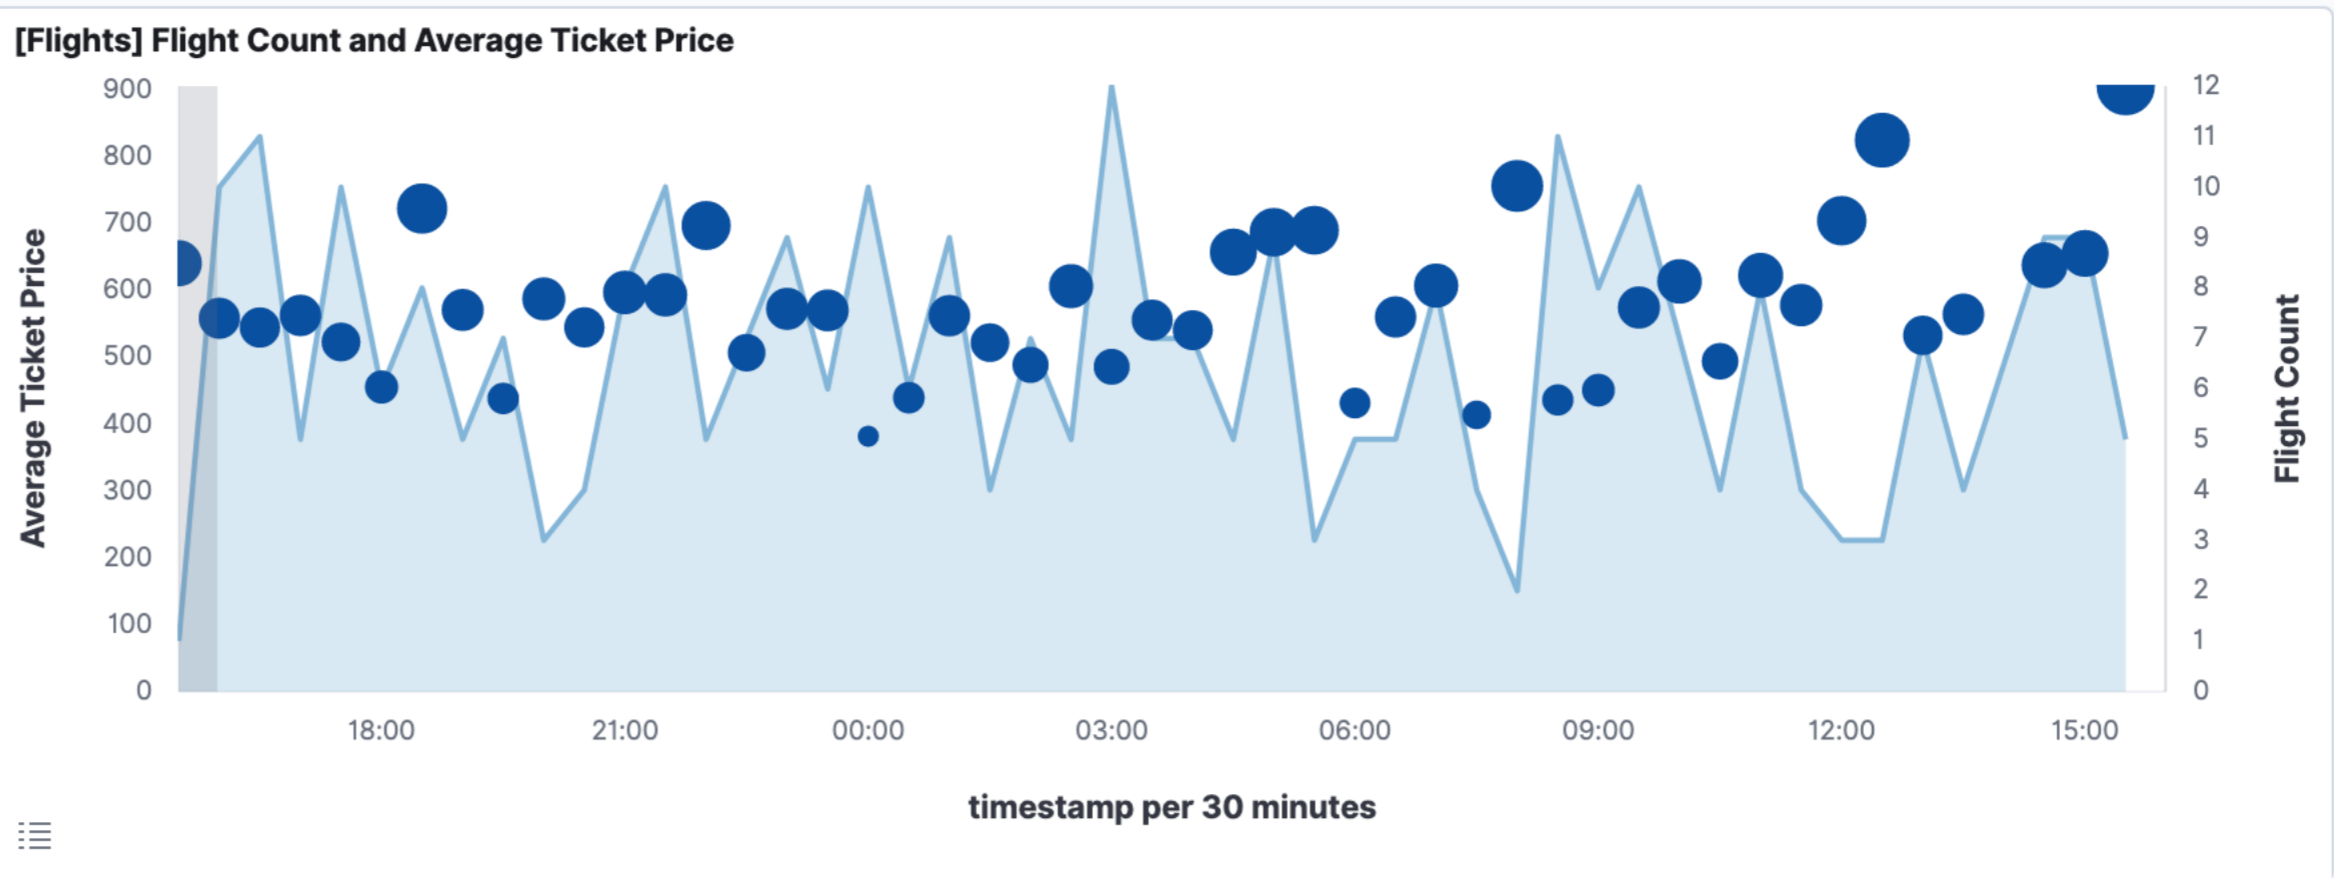

[Flights] Controls

Origin City: Destination City: Average Ticket Price:

[Flights] Markdown Instructions

Sample Flight data

This dashboard contains sample data for you to play with. You can view it, search it, and interact with the visualizations. For more information about Kibana, check our [docs](#).

[Flights] Total Flights

315
Total Flights

[Flights] Average Ticket Price

\$563.66
Avg. Ticket Price

[Flights] Total Flight Delays

82
Total Delays

[Flights] Total Flight Cancellations

36
Total Cancellations

[Flights] Destination Weather

Cloudy Sunny Rain Clear Heavy Fog
Damaging Wind Hail Thunder & Lightning

[Flights] Flight Log 1-50 of 315

Time	Carrier	OriginCityName	OriginCountry	DestCityName	DestCountry	FlightTimeMin	AvgTicketPrice	Cancelled	FlightDelayType
> May 13, 2021 @ 15:48:49.000	Logstash Airways	Seoul	KR	Naples	IT	525.202	\$963.44	false	No Delay
> May 13, 2021 @ 15:48:33.000	JetBeats	Casper	US	Stockholm	SE	548.748	\$900.33	false	Late Aircraft Delay
> May 13, 2021 @ 15:47:13.000	JetBeats	Rome	IT	Tulsa	US	676.947	\$916.02	false	Weather Delay
> May 13, 2021 @ 15:41:53.000	Kibana Airlines	Tokoname	JP	Lima	PE	1,471.197	\$801.53	false	Carrier Delay
> May 13, 2021 @ 15:38:38.000	ES-Air	Frankfurt am Main	DE	Seoul	KR	428.722	\$947.64	false	No Delay
> May 13, 2021 @ 15:28:55.000	Kibana Airlines	Erie	US	Seoul	KR	1,079.288	\$831.5	false	NAS Delay
> May 13, 2021 @ 15:27:34.000	Kibana Airlines	Seattle	US	Zurich	CH	445.424	\$955.71	false	No Delay
> May 13, 2021 @ 15:22:15.000	Kibana Airlines	Cincinnati	US	Zurich	CH	397.819	\$592.29	false	No Delay
> May 13, 2021 @ 15:20:29.000	ES-Air	Jebel Ali	AE	Osaka	JP	678.537	\$600.3	false	Carrier Delay