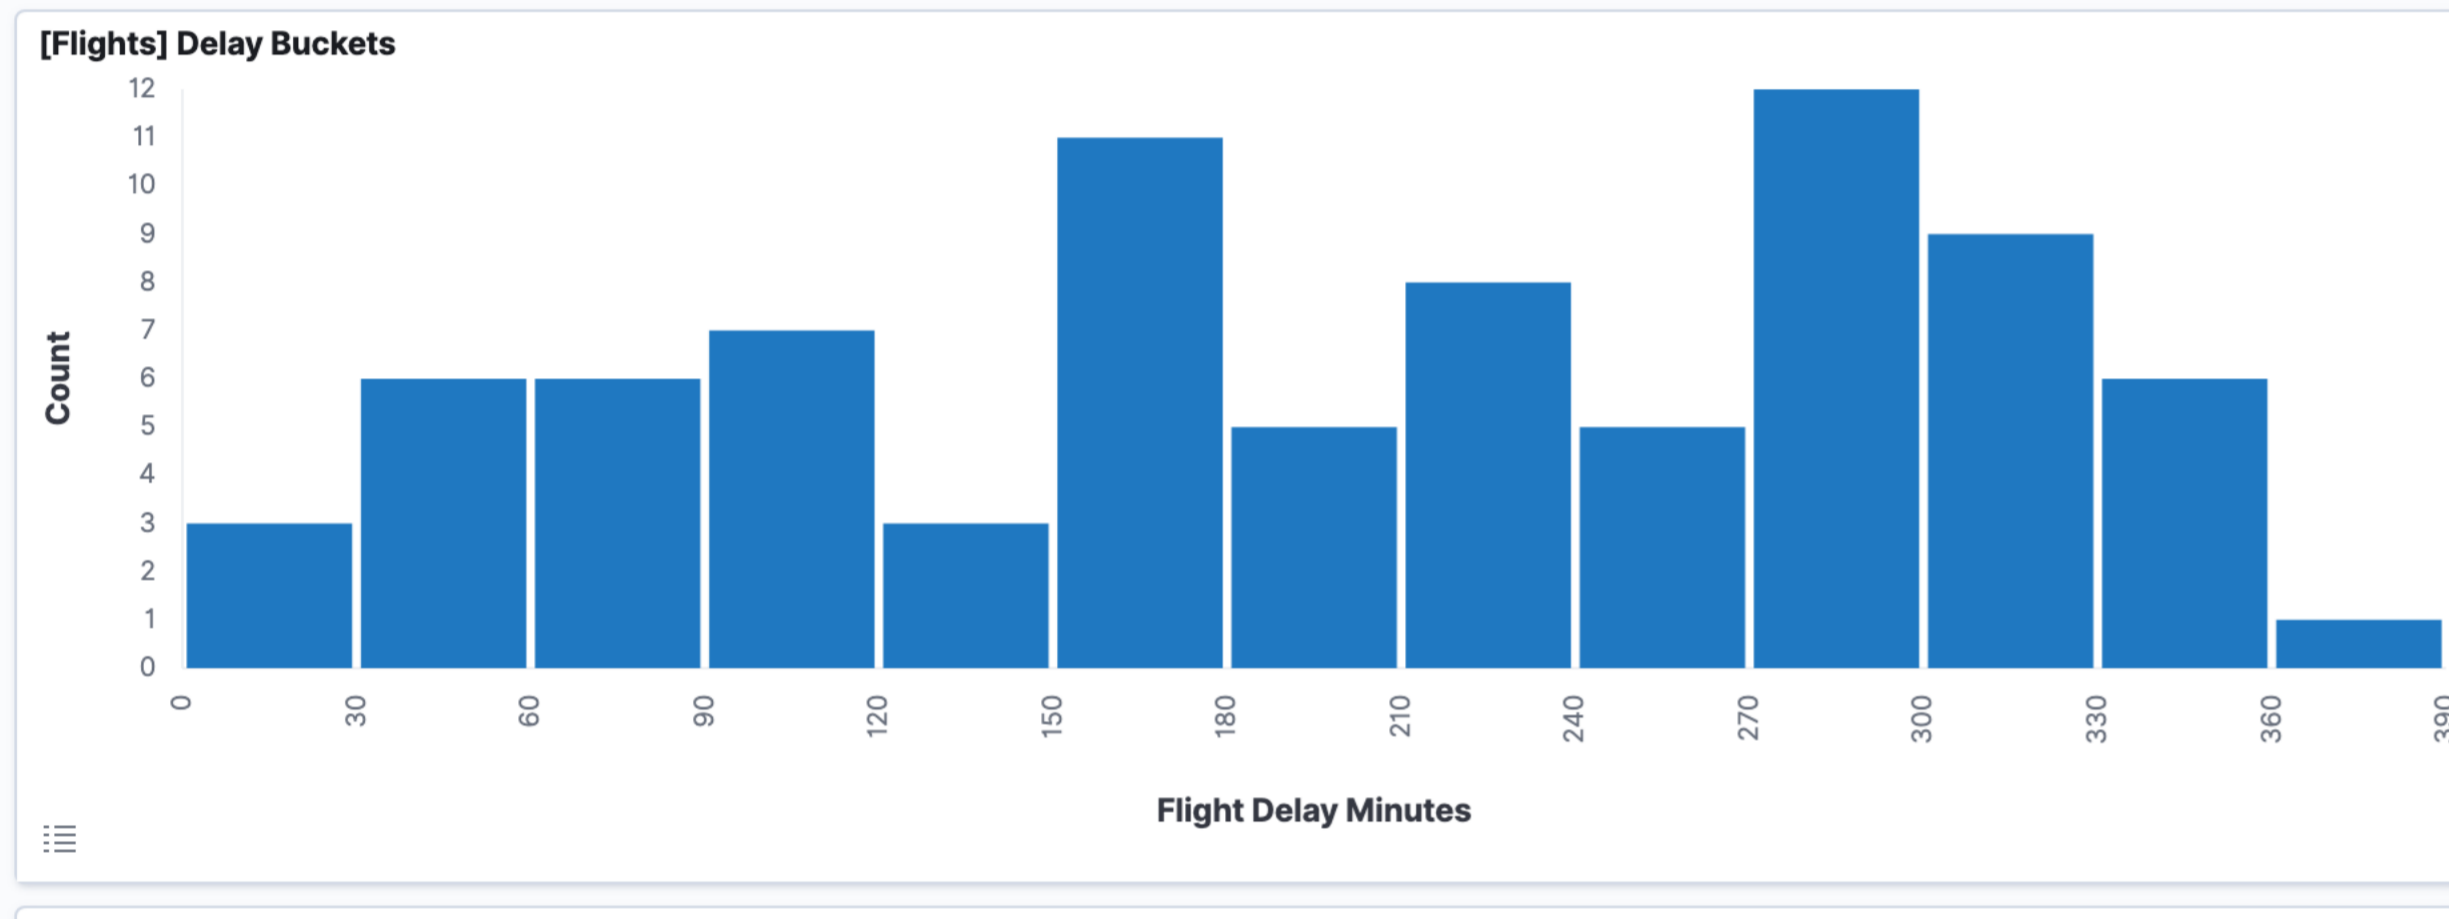

[Flights] Controls

Origin City: Destination City: Average Ticket Price:

[Flights] Markdown Instructions

Sample Flight data

This dashboard contains sample data for you to play with. You can view it, search it, and interact with the visualizations. For more information about Kibana, check our [docs](#).

[Flights] Total Flights

315
Total Flights

[Flights] Average Ticket Price

\$563.66
Avg. Ticket Price

[Flights] Total Flight Delays

82
Total Delays

[Flights] Total Flight Cancellations

36
Total Cancellations