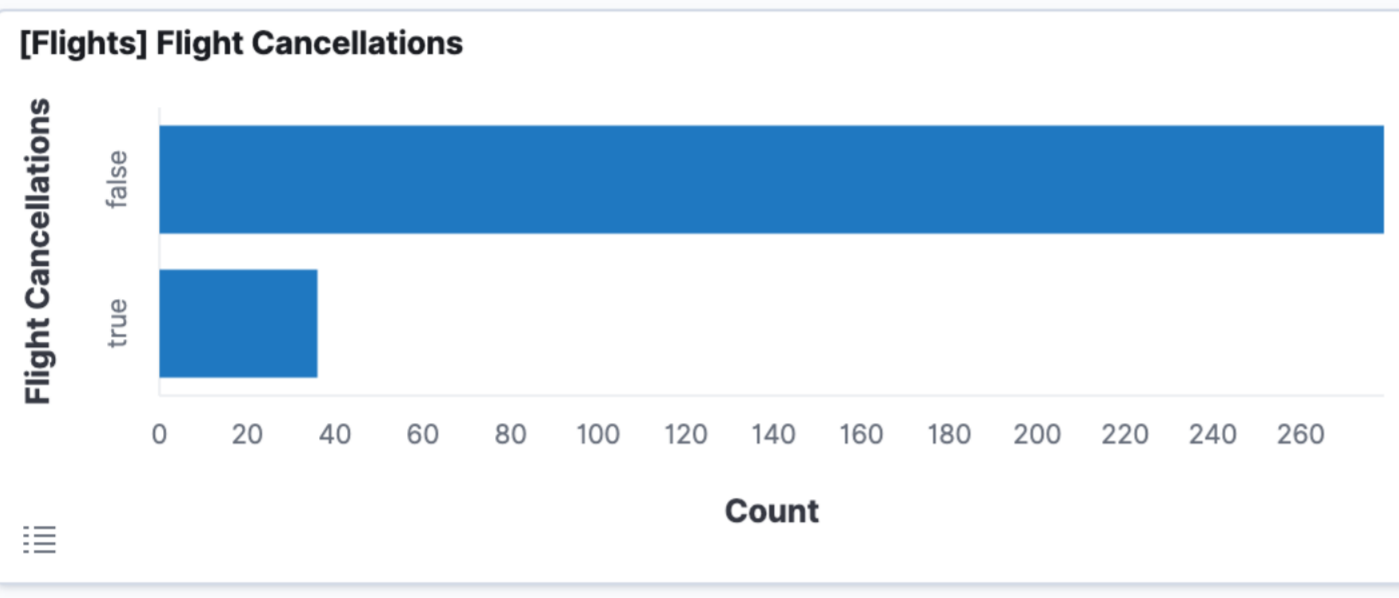

[Flights] Total Flights

315
Total Flights

[Flights] Average Ticket Price

\$563.66
Avg. Ticket Price

[Flights] Total Flight Delays

82
Total Delays

[Flights] Total Flight Cancellations

36
Total Cancellations