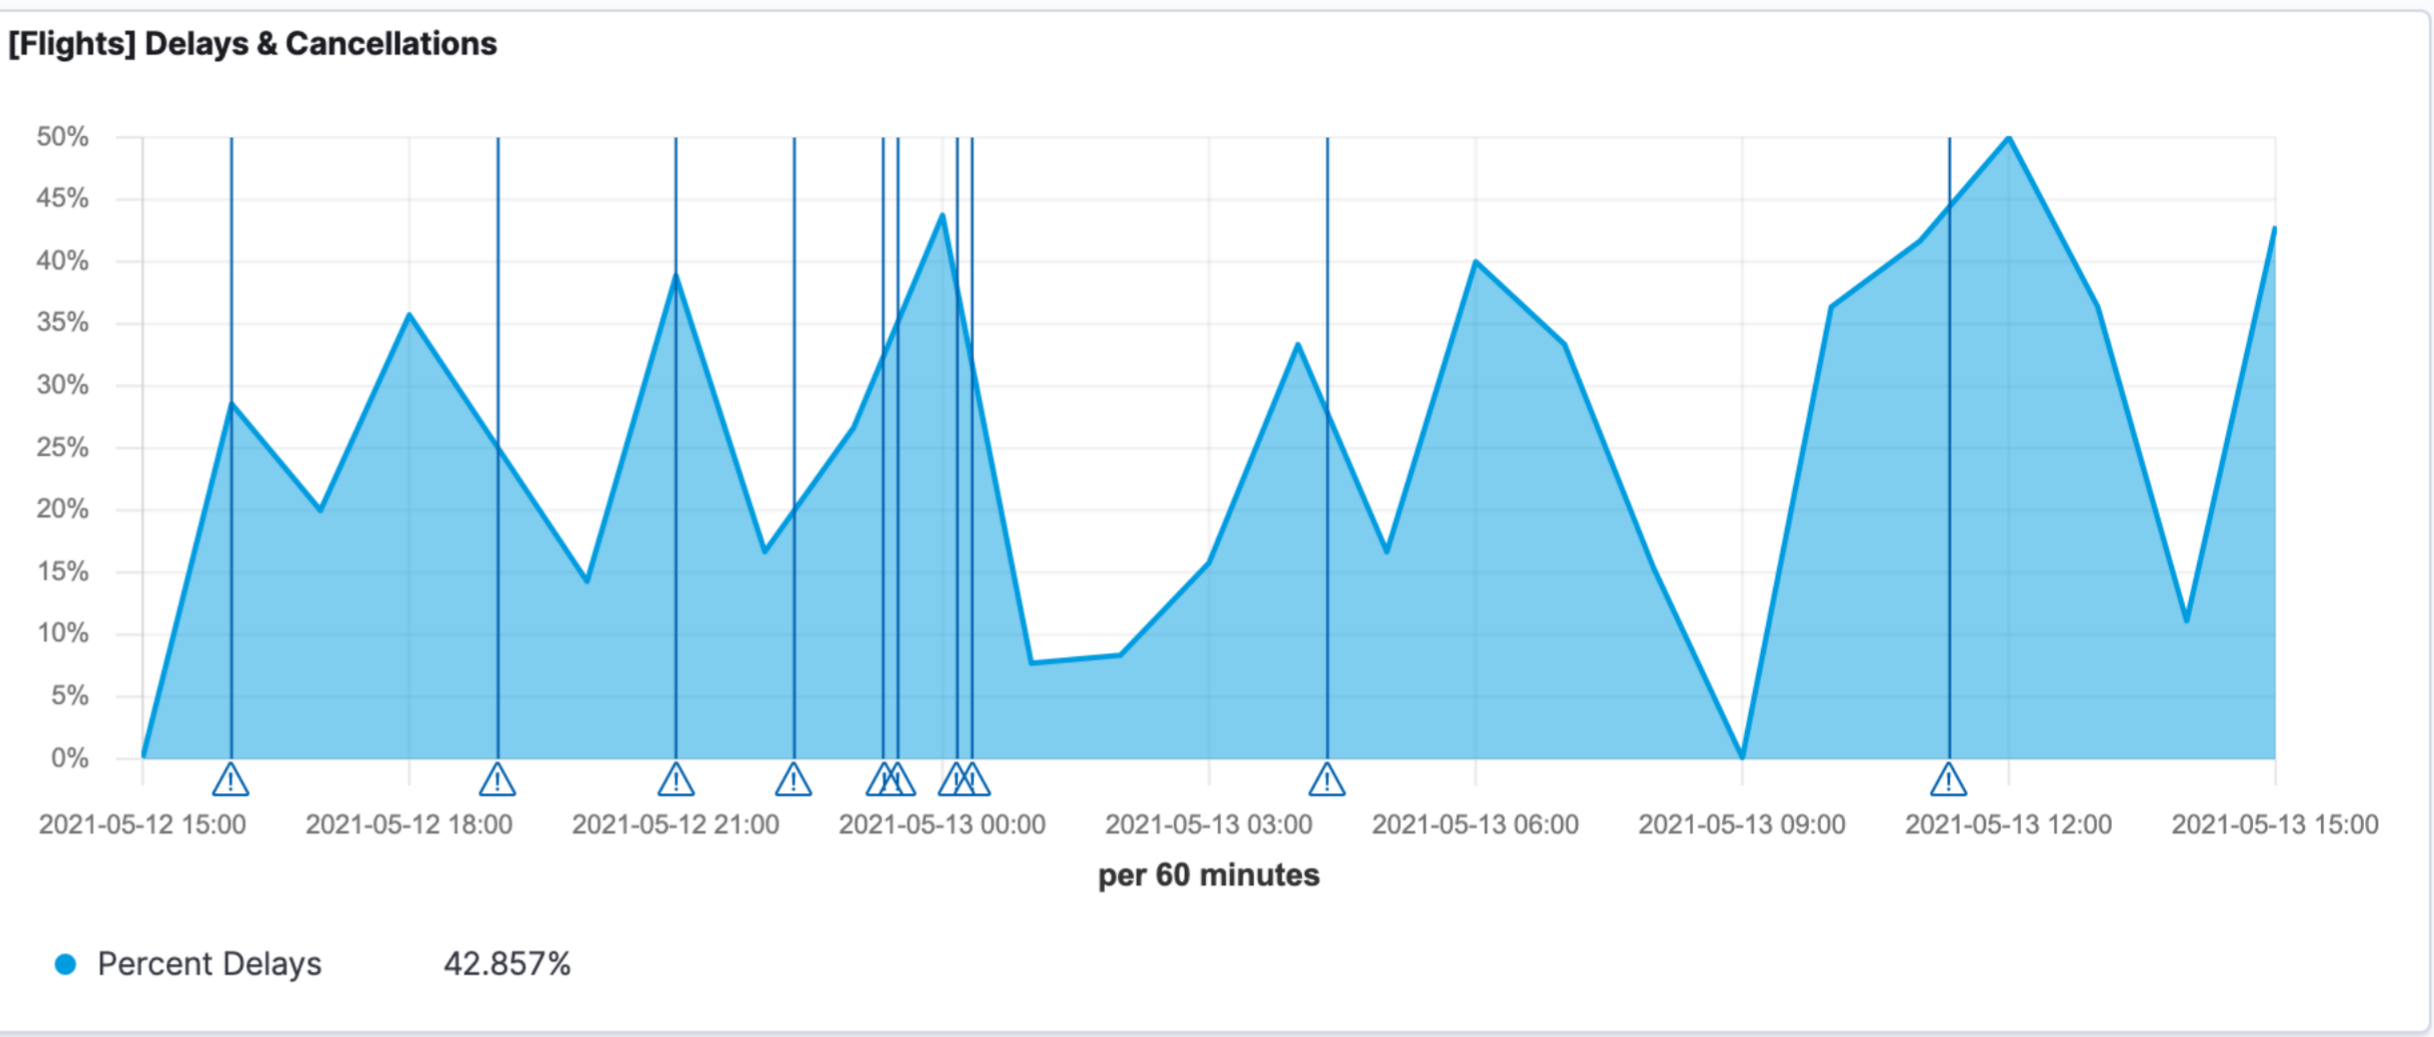

[Flights] Controls

Origin City: Destination City: Average Ticket Price:

[Flights] Markdown Instructions

Sample Flight data

This dashboard contains sample data for you to play with. You can view it, search it, and interact with the visualizations. For more information about Kibana, check our [docs](#).

[Flights] Total Flights

315
Total Flights

[Flights] Average Ticket Price

\$563.66
Avg. Ticket Price

[Flights] Total Flight Delays

82
Total Delays

[Flights] Total Flight Cancellations

36
Total Cancellations