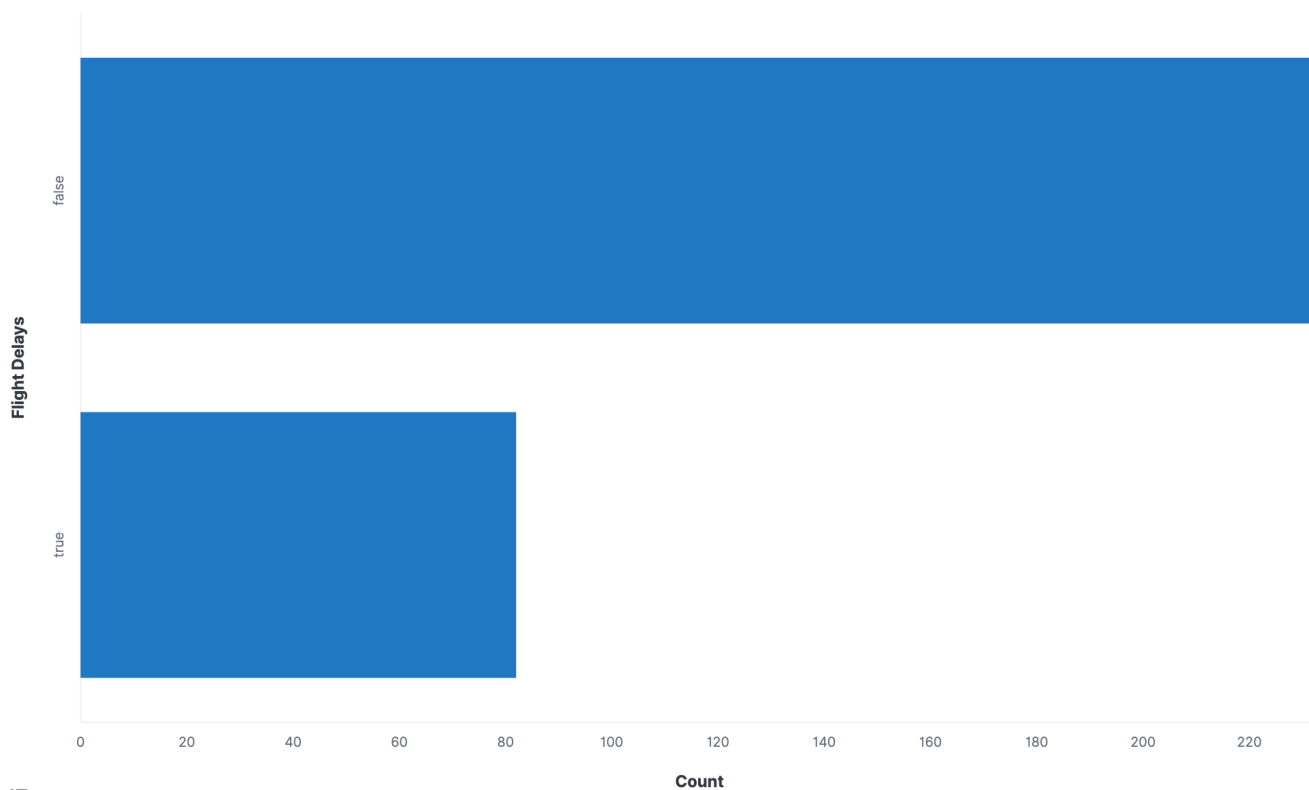

[Flights] Flight Delays