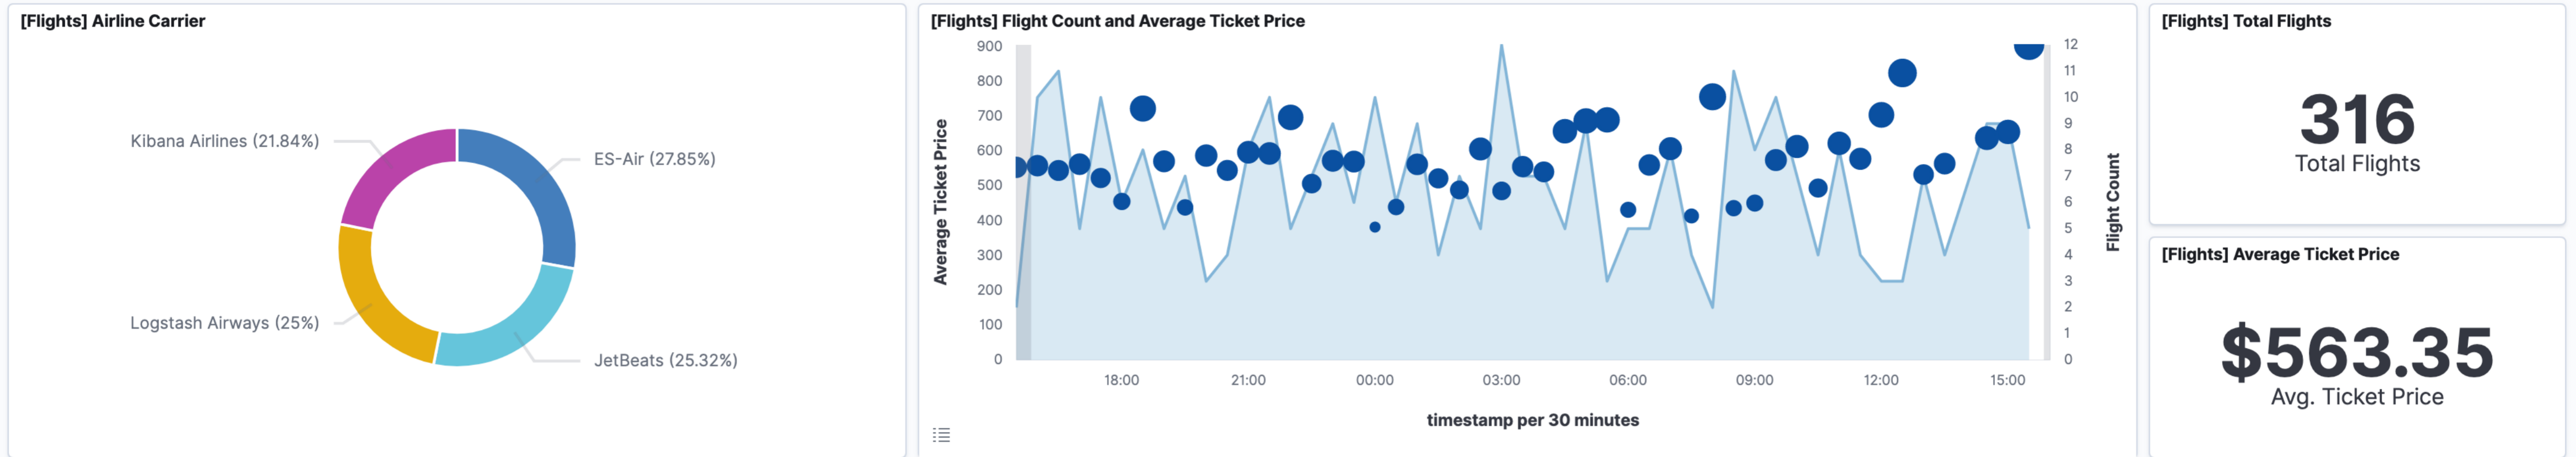

**[Flights] Controls**

Origin City:  Destination City:  Average Ticket Price:

**[Flights] Markdown Instructions**

**Sample Flight data**

This dashboard contains sample data for you to play with. You can view it, search it, and interact with the visualizations. For more information about Kibana, check our [docs](#).

**[Flights] Destination Weather**

Cloudy Sunny Rain Clear Heavy Fog

Damaging Wind Hail Thunder & Lightning

**[Flights] Flight Log** 1-50 of 316

Time	Carrier	OriginCityName	OriginCountry	DestCityName	DestCountry	FlightTimeMin	AvgTicketPrice	Cancelled	FlightDelayType
> May 13, 2021 @ 15:48:49.000	Logstash Airways	Seoul	KR	Naples	IT	525.202	\$963.44	false	No Delay
> May 13, 2021 @ 15:48:33.000	JetBeats	Casper	US	Stockholm	SE	548.748	\$900.33	false	Late Aircraft Delay
> May 13, 2021 @ 15:47:13.000	JetBeats	Rome	IT	Tulsa	US	676.947	\$916.02	false	Weather Delay
> May 13, 2021 @ 15:41:53.000	Kibana Airlines	Tokoname	JP	Lima	PE	1,471.197	\$801.53	false	Carrier Delay
> May 13, 2021 @ 15:38:38.000	ES-Air	Frankfurt am Main	DE	Seoul	KR	428.722	\$947.64	false	No Delay
> May 13, 2021 @ 15:28:55.000	Kibana Airlines	Erie	US	Seoul	KR	1,079.288	\$831.5	false	NAS Delay
> May 13, 2021 @ 15:27:34.000	Kibana Airlines	Seattle	US	Zurich	CH	445.424	\$955.71	false	No Delay
> May 13, 2021 @ 15:22:15.000	Kibana Airlines	Cincinnati	US	Zurich	CH	397.819	\$592.29	false	No Delay
> May 13, 2021 @ 15:20:29.000	ES-Air	Jebel Ali	AE	Osaka	JP	678.537	\$600.3	false	Carrier Delay