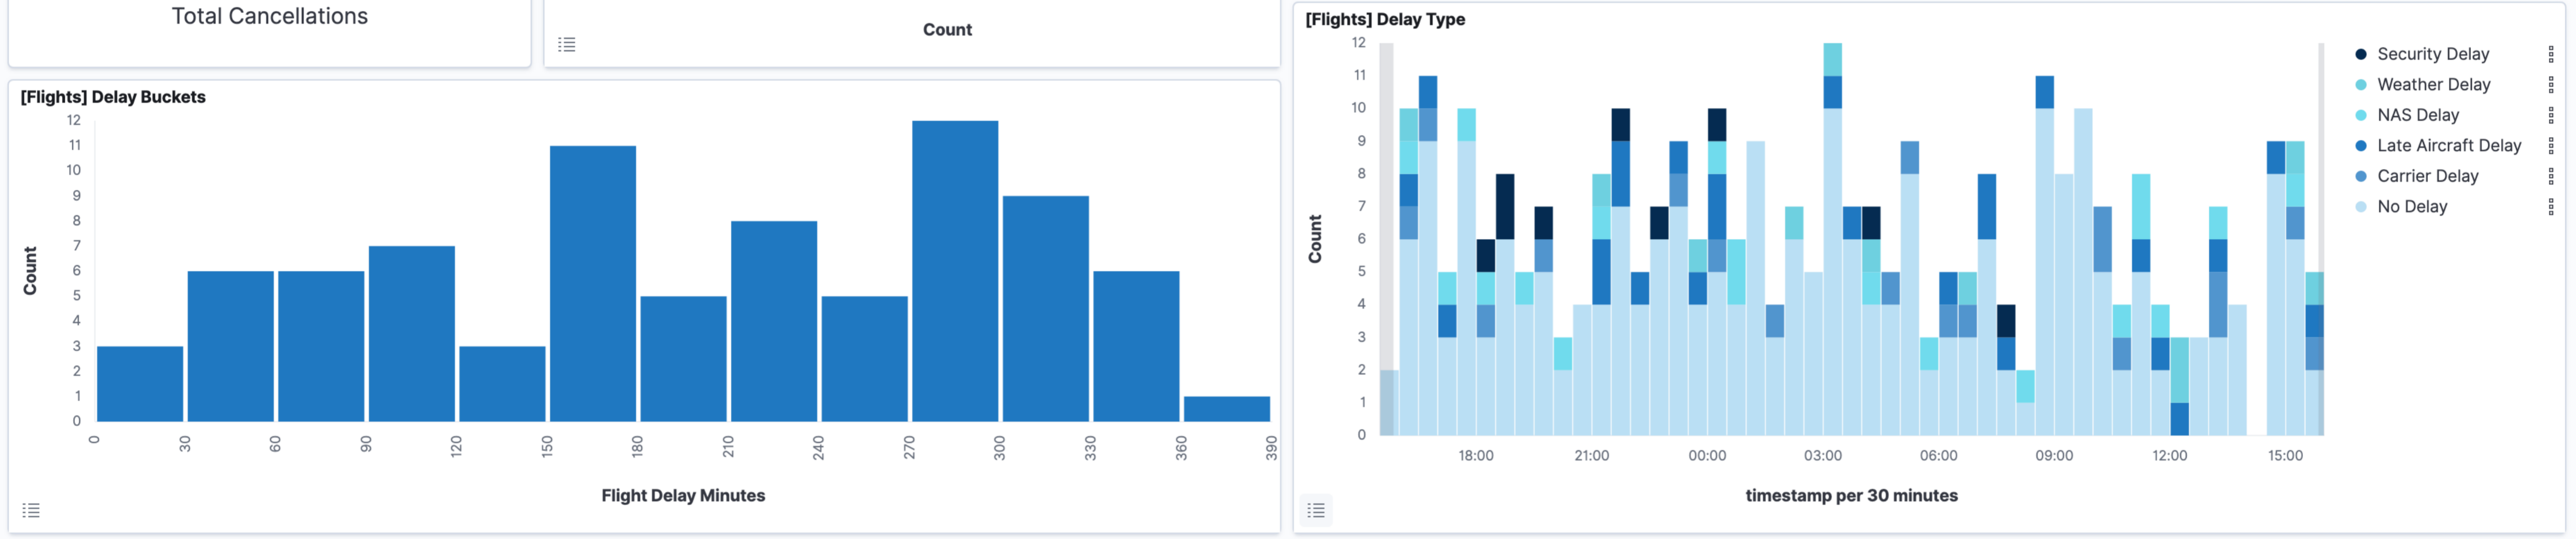

**[Flights] Controls**

Origin City:  Destination City:  Average Ticket Price:

**[Flights] Markdown Instructions**

**Sample Flight data**

This dashboard contains sample data for you to play with. You can view it, search it, and interact with the visualizations. For more information about Kibana, check our [docs](#).

**[Flights] Destination Weather**

Cloudy Sunny Rain Clear Heavy Fog

Damaging Wind Hail Thunder & Lightning

**[Flights] Flight Log** 1-50 of 316

Time	Carrier	OriginCityName	OriginCountry	DestCityName	DestCountry	FlightTimeMin	AvgTicketPrice	Cancelled	FlightDelayType
> May 13, 2021 @ 15:48:49.000	Logstash Airways	Seoul	KR	Naples	IT	525.202	\$963.44	false	No Delay
> May 13, 2021 @ 15:48:33.000	JetBeats	Casper	US	Stockholm	SE	548.748	\$900.33	false	Late Aircraft Delay
> May 13, 2021 @ 15:47:13.000	JetBeats	Rome	IT	Tulsa	US	676.947	\$916.02	false	Weather Delay
> May 13, 2021 @ 15:41:53.000	Kibana Airlines	Tokoname	JP	Lima	PE	1,471.197	\$801.53	false	Carrier Delay
> May 13, 2021 @ 15:38:38.000	ES-Air	Frankfurt am Main	DE	Seoul	KR	428.722	\$947.64	false	No Delay
> May 13, 2021 @ 15:28:55.000	Kibana Airlines	Erie	US	Seoul	KR	1,079.288	\$831.5	false	NAS Delay
> May 13, 2021 @ 15:27:34.000	Kibana Airlines	Seattle	US	Zurich	CH	445.424	\$955.71	false	No Delay
> May 13, 2021 @ 15:22:15.000	Kibana Airlines	Cincinnati	US	Zurich	CH	397.819	\$592.29	false	No Delay
> May 13, 2021 @ 15:20:29.000	ES-Air	Jebel Ali	AE	Osaka	JP	678.537	\$600.3	false	Carrier Delay