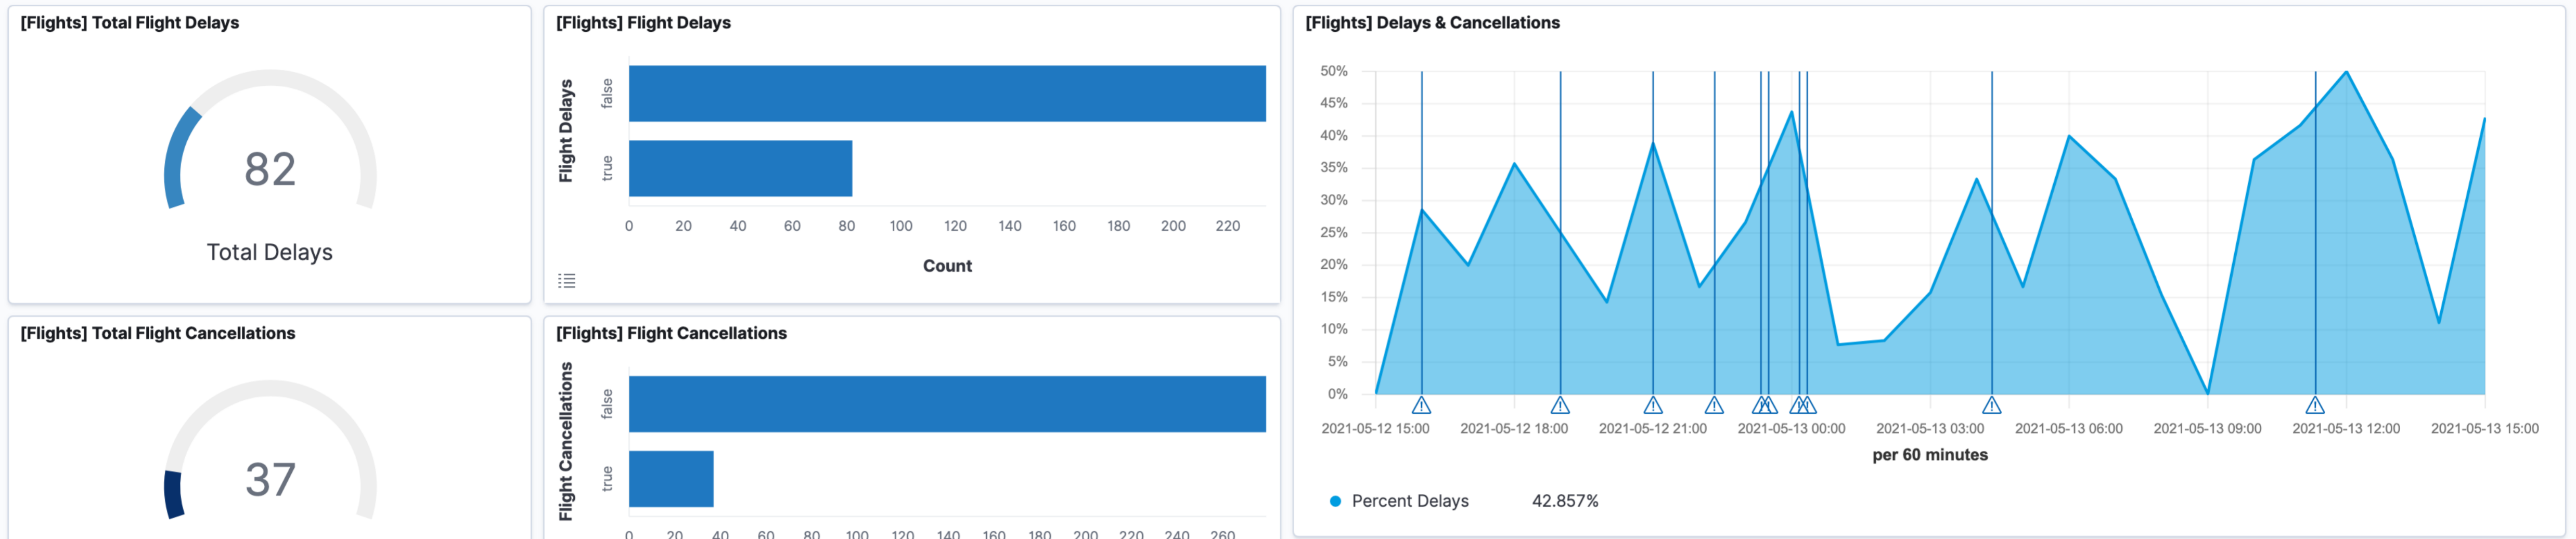

**[Flights] Controls**

Origin City:  Destination City:  Average Ticket Price:

**[Flights] Markdown Instructions**

**Sample Flight data**

This dashboard contains sample data for you to play with. You can view it, search it, and interact with the visualizations. For more information about Kibana, check our [docs](#).

**[Flights] Destination Weather**

Cloudy Sunny Rain Clear Heavy Fog

Damaging Wind Hail Thunder & Lightning

**[Flights] Flight Log** 1-50 of 316

Time	Carrier	OriginCityName	OriginCountry	DestCityName	DestCountry	FlightTimeMin	AvgTicketPrice	Cancelled	FlightDelayType
> May 13, 2021 @ 15:48:49.000	Logstash Airways	Seoul	KR	Naples	IT	525.202	\$963.44	false	No Delay
> May 13, 2021 @ 15:48:33.000	JetBeats	Casper	US	Stockholm	SE	548.748	\$900.33	false	Late Aircraft Delay
> May 13, 2021 @ 15:47:13.000	JetBeats	Rome	IT	Tulsa	US	676.947	\$916.02	false	Weather Delay
> May 13, 2021 @ 15:41:53.000	Kibana Airlines	Tokoname	JP	Lima	PE	1,471.197	\$801.53	false	Carrier Delay
> May 13, 2021 @ 15:38:38.000	ES-Air	Frankfurt am Main	DE	Seoul	KR	428.722	\$947.64	false	No Delay
> May 13, 2021 @ 15:28:55.000	Kibana Airlines	Erie	US	Seoul	KR	1,079.288	\$831.5	false	NAS Delay
> May 13, 2021 @ 15:27:34.000	Kibana Airlines	Seattle	US	Zurich	CH	445.424	\$955.71	false	No Delay
> May 13, 2021 @ 15:22:15.000	Kibana Airlines	Cincinnati	US	Zurich	CH	397.819	\$592.29	false	No Delay
> May 13, 2021 @ 15:20:29.000	ES-Air	Jebel Ali	AE	Osaka	JP	678.537	\$600.3	false	Carrier Delay