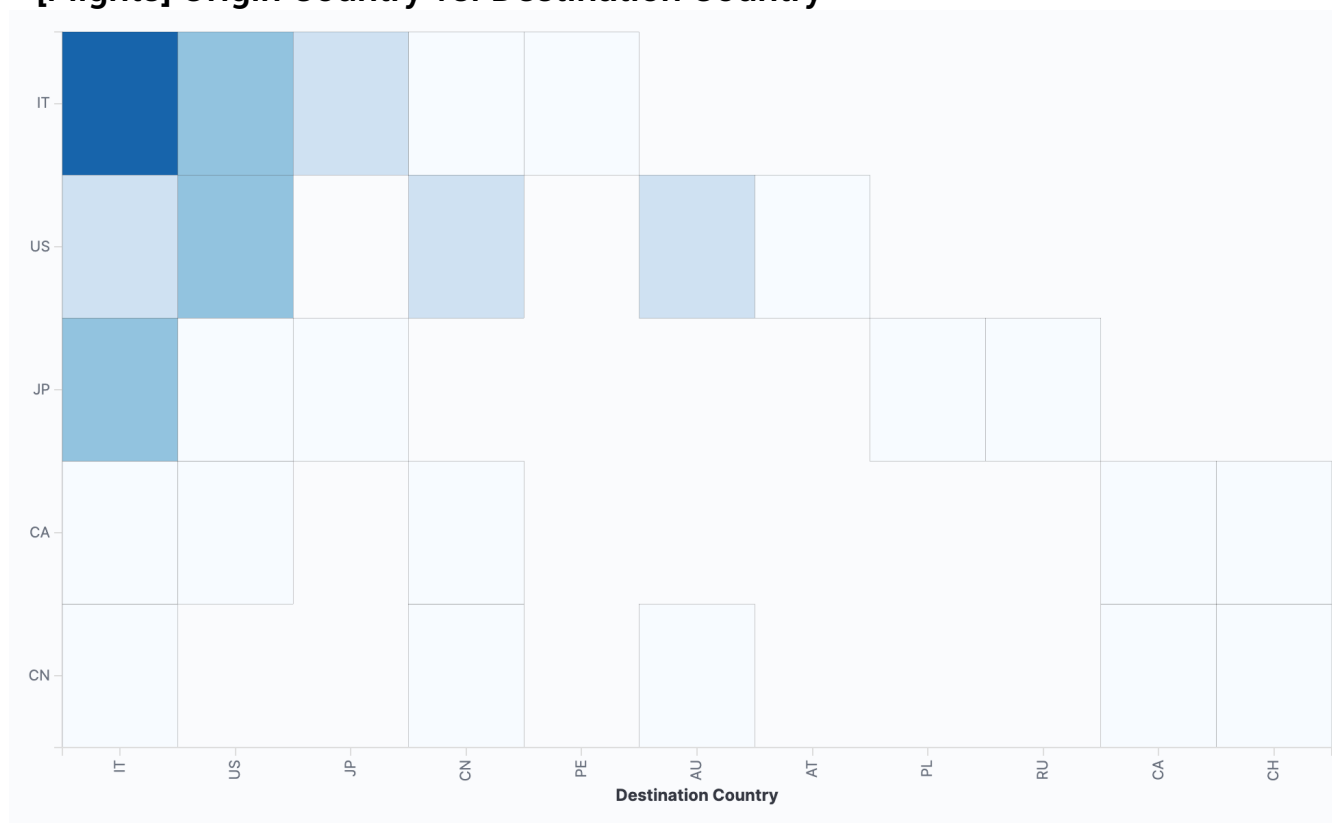

316
Total Flights

[Flights] Average Ticket Price

\$563.35
Avg. Ticket Price

[Flights] Total Flight Delays

[Flights] Flight Delays

⋮

[Flights] Delays & Cancellations

[Flights] Total Flight Cancellations

[Flights] Flight Cancellations

[Flights] Delay Type

[Flights] Delay Buckets

[Flights] Origin Country vs. Destination Country

[Flights] Airport Connections (Hover Over Airport)

[Flights] Destination Weather

[Flights] Origin and Destination Flight Time

[Flights] Flight Log

1-50 of 316 < >

Time	Carrier	OriginCityName	OriginCountry	DestCityName	DestCountry	FlightTimeM
> May 13, 2021 @ 15:48:49.000	Logstash Airways	Seoul	KR	Naples	IT	525.202
> May 13, 2021 @ 15:48:33.000	JetBeats	Casper	US	Stockholm	SE	548.748
> May 13, 2021 @ 15:47:13.000	JetBeats	Rome	IT	Tulsa	US	676.947
> May 13, 2021 @ 15:41:53.000	Kibana Airlines	Tokoname	JP	Lima	PE	1,471.197
> May 13, 2021 @ 15:38:38.000	ES-Air	Frankfurt am Main	DE	Seoul	KR	428.722
> May 13, 2021 @ 15:28:55.000	Kibana Airlines	Erie	US	Seoul	KR	1,079.288
> May 13, 2021 @ 15:27:34.000	Kibana Airlines	Seattle	US	Zurich	CH	445.424
> May 13, 2021 @ 15:22:15.000	Kibana Airlines	Cincinnati	US	Zurich	CH	397.819
> May 13, 2021 @ 15:20:29.000	ES-Air	Jebel Ali	AE	Osaka	JP	678.537
> May 13, 2021 @ 15:13:31.000	Kibana Airlines	Belogorsk	RU	Vienna	AT	362.014
> May 13, 2021 @ 15:13:27.000	JetBeats	Manchester	GB	Moscow	RU	181.562
> May 13, 2021 @ 15:13:27.000	ES-Air	Berlin	DE	Osaka	JP	804.851