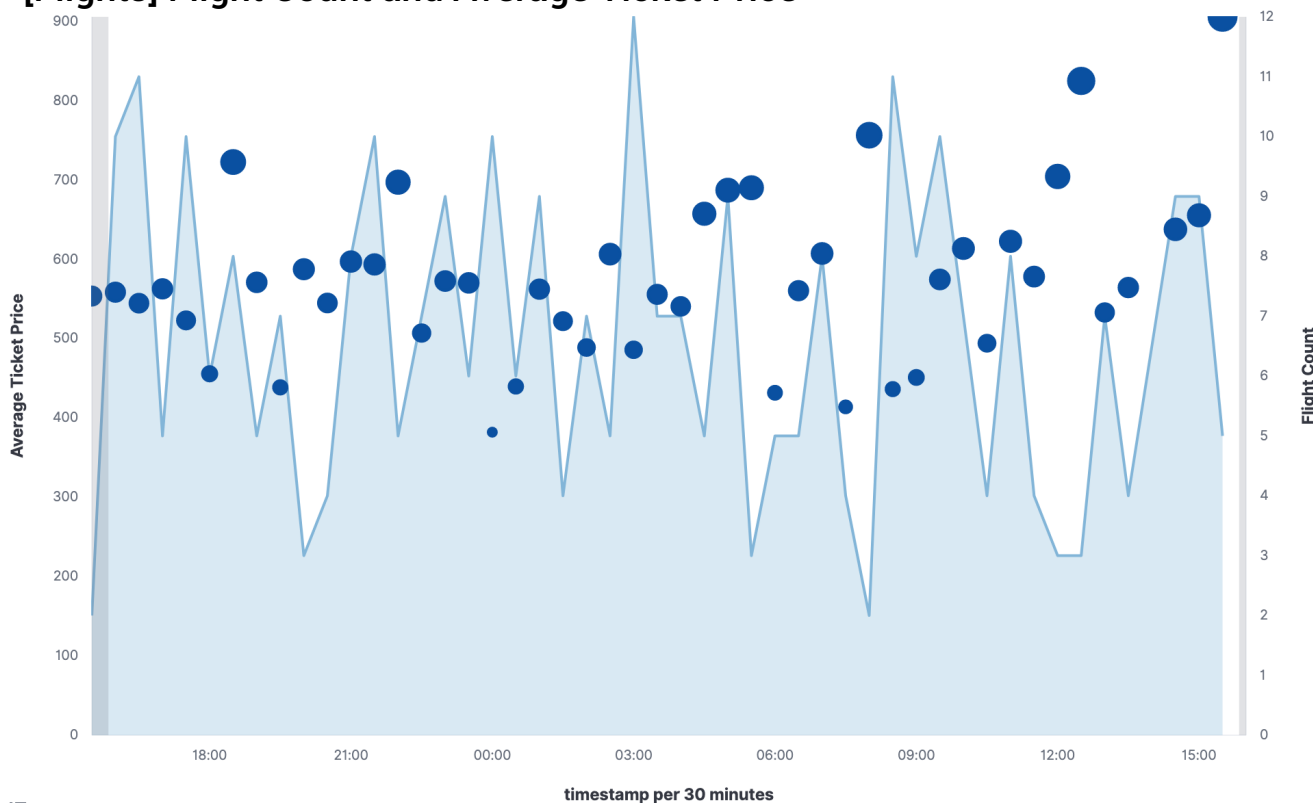

[Flights] Total Flight Cancellations

[Flights] Flight Cancellations

[Flights] Delay Buckets

[Flights] Airline Carrier

[Flights] Flight Count and Average Ticket Price

⋮

[Flights] Total Flights

[Flights] Flight Log

316
Total Flights

[Flights] Average Ticket Price

\$563.35
Avg. Ticket Price

[Flights] Total Flight Delays

[Flights] Flight Delays

⋮

[Flights] Delays & Cancellations

[Flights] Total Flight Cancellations