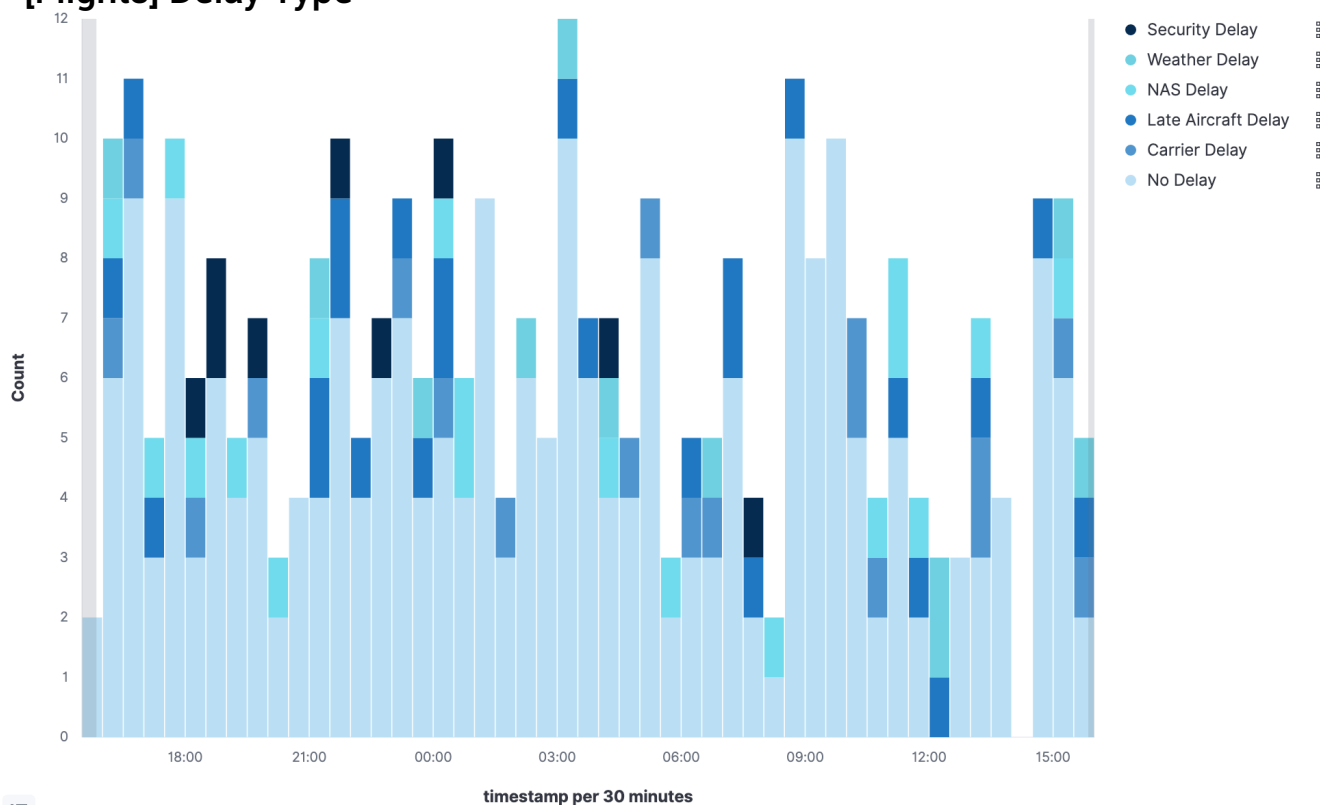

[Flights] Delay Type