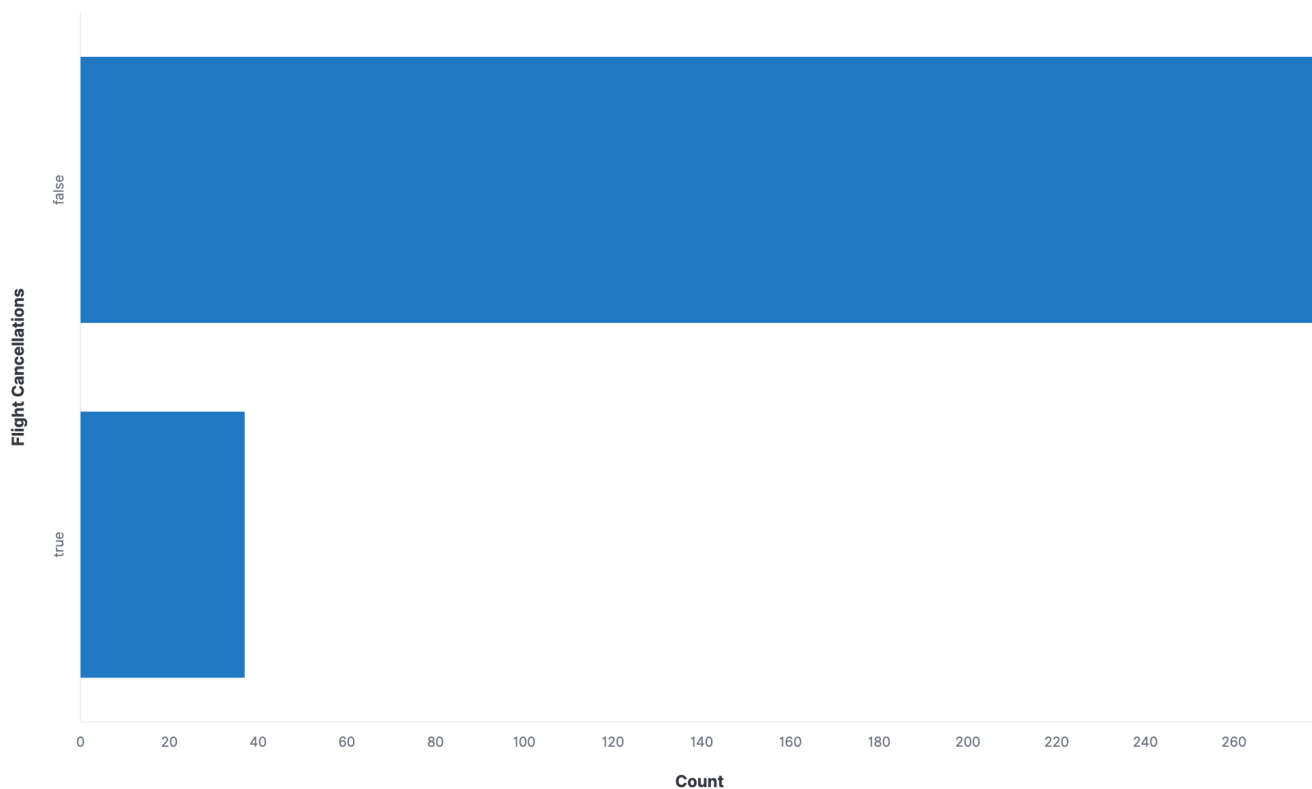

[Flights] Flight Cancellations