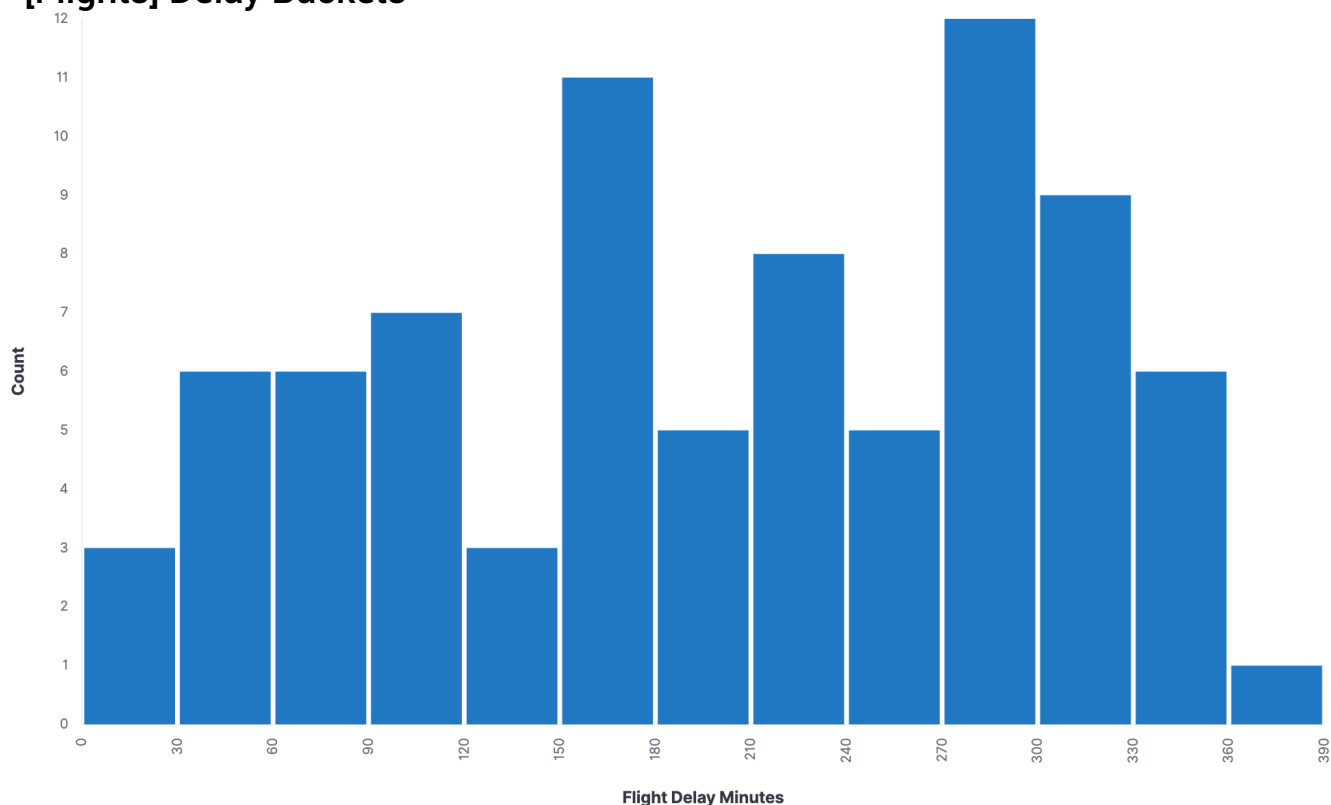

[Flights] Delay Buckets