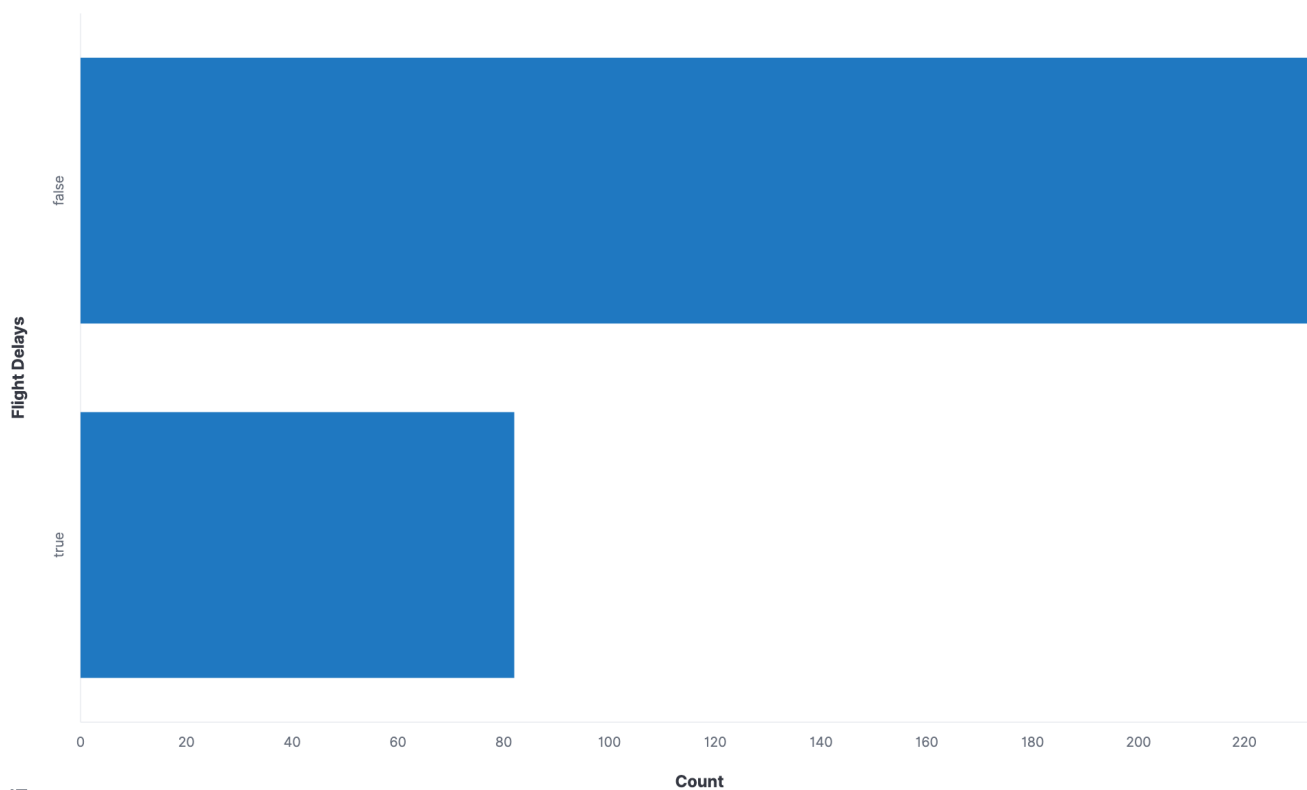

316
Total Flights

[Flights] Average Ticket Price

\$563.35
Avg. Ticket Price

[Flights] Total Flight Delays

[Flights] Flight Delays

⋮

[Flights] Delays & Cancellations

[Flights] Total Flight Cancellations