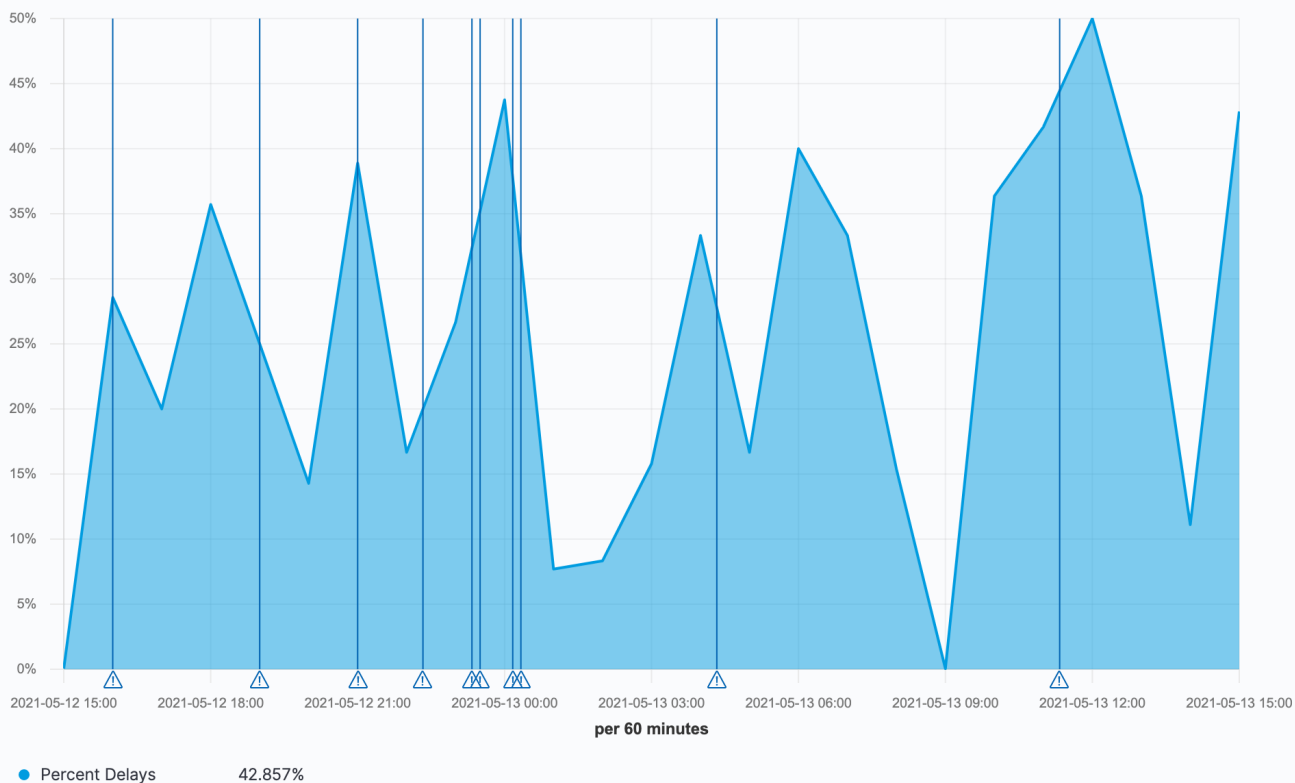

[Flights] Total Flight Cancellations

[Flights] Flight Cancellations

[Flights] Delay Buckets

[Flights] Airline Carrier

[Flights] Flight Count and Average Ticket Price

⋮

[Flights] Total Flights

[Flights] Flight Log

316
Total Flights

[Flights] Average Ticket Price

\$563.35
Avg. Ticket Price

[Flights] Total Flight Delays

[Flights] Flight Delays

⋮

[Flights] Delays & Cancellations

[Flights] Total Flight Cancellations