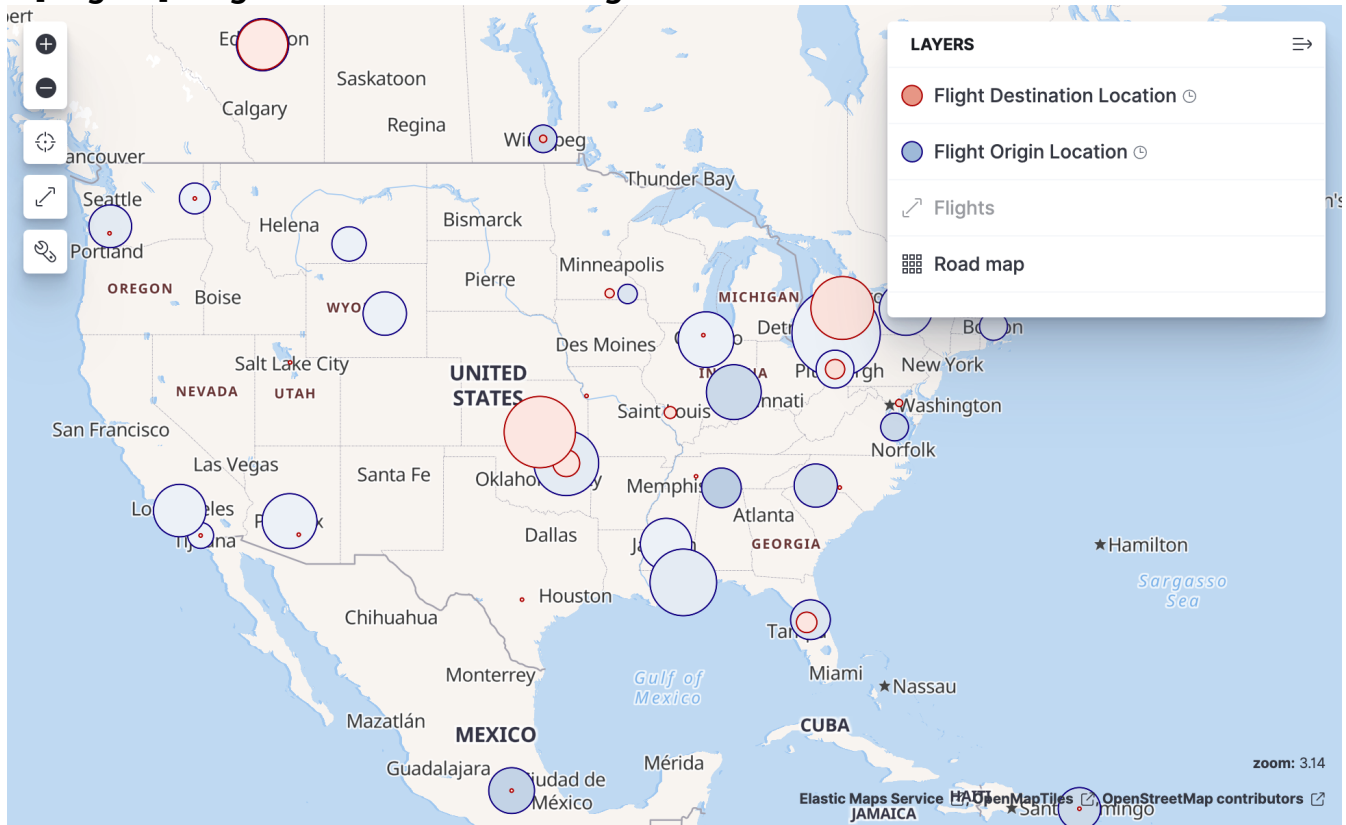

[Flights] Flight Cancellations

[Flights] Delay Type

[Flights] Delay Buckets

[Flights] Origin Country vs. Destination Country

[Flights] Airport Connections (Hover Over Airport)

[Flights] Destination Weather

[Flights] Origin and Destination Flight Time

[Flights] Flight Log

1-50 of 316 < >

Time	Carrier	OriginCityName	OriginCountry	DestCityName	DestCountry	FlightTimeM
> May 13, 2021 @ 15:48:49.000	Logstash Airways	Seoul	KR	Naples	IT	525.202
> May 13, 2021 @ 15:48:33.000	JetBeats	Casper	US	Stockholm	SE	548.748
> May 13, 2021 @ 15:47:13.000	JetBeats	Rome	IT	Tulsa	US	676.947
> May 13, 2021 @ 15:41:53.000	Kibana Airlines	Tokoname	JP	Lima	PE	1,471.197
> May 13, 2021 @ 15:38:38.000	ES-Air	Frankfurt am Main	DE	Seoul	KR	428.722
> May 13, 2021 @ 15:28:55.000	Kibana Airlines	Erie	US	Seoul	KR	1,079.288
> May 13, 2021 @ 15:27:34.000	Kibana Airlines	Seattle	US	Zurich	CH	445.424
> May 13, 2021 @ 15:22:15.000	Kibana Airlines	Cincinnati	US	Zurich	CH	397.819
> May 13, 2021 @ 15:20:29.000	ES-Air	Jebel Ali	AE	Osaka	JP	678.537
> May 13, 2021 @ 15:13:31.000	Kibana Airlines	Belogorsk	RU	Vienna	AT	362.014
> May 13, 2021 @ 15:13:27.000	JetBeats	Manchester	GB	Moscow	RU	181.562
> May 13, 2021 @ 15:13:27.000	ES-Air	Berlin	DE	Osaka	JP	804.851