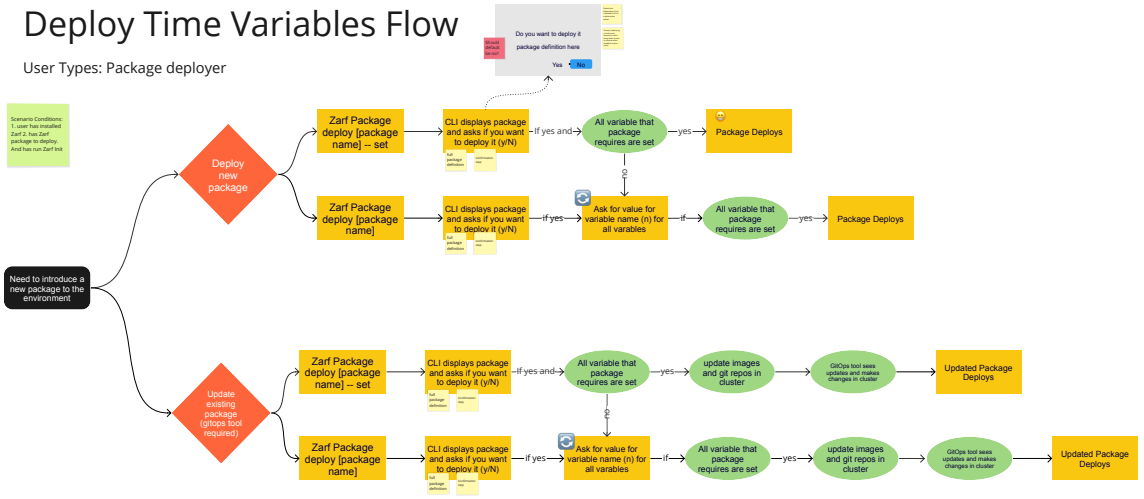

Current Use Case

Current Pain Points (Weird Gotchas)

Desired Outcome

New Definitions

Possible Solutions

Deploy Time Variables Flow

User Types: Package deployer

Deploy Time Variables Flow

User Types: Package builder