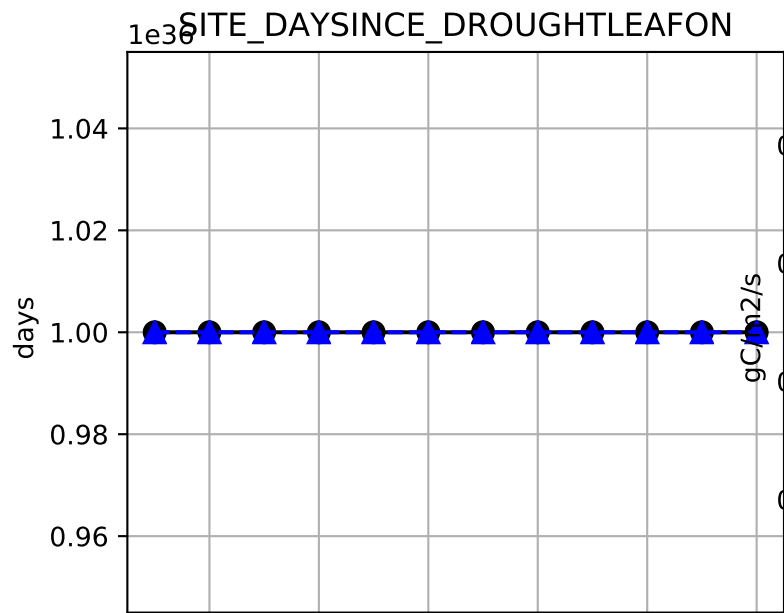

Monthly Means: BCI, Panama

TOTSOMC

TOTSOMN

NPP

SITE_DAYSINCE_DROUGHTLEAFOFF

Monthly Means: BCI, Panama

Monthly Means: BCI, Panama

TLAI

RAIN

HR

NEP

Monthly Means: BCI, Panama

Annual Means: BCI, Panama

TOTSOMC

TOTSOMN

NPP