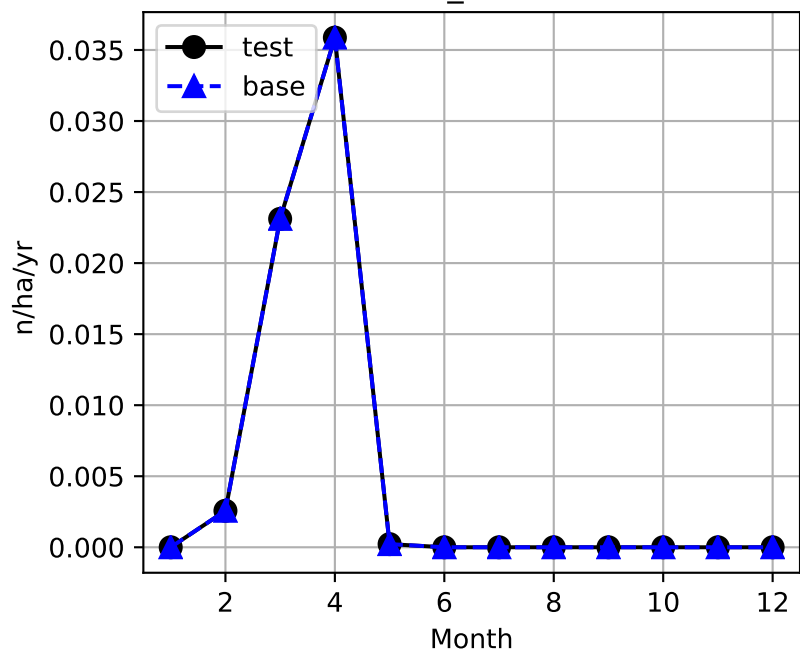

M4_SCPF

M2_SCPF