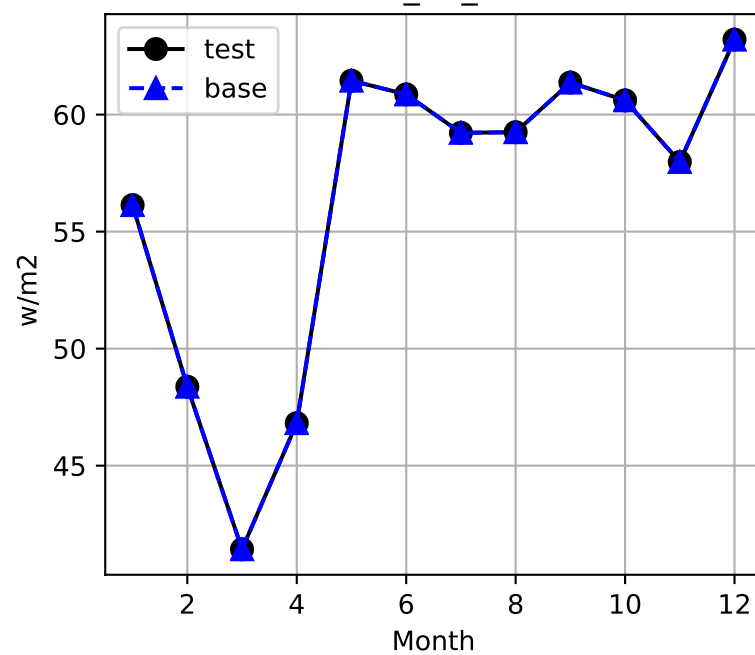

NPLANT_SCPF

GPP_CANOPY

Monthly Means: BCI, Panama

GPP_UNDERSTORY

BIOMASS_UNDERSTORY

BIOMASS_CANOPY

EFLX_LH_TOT

Monthly Means: BCI, Panama