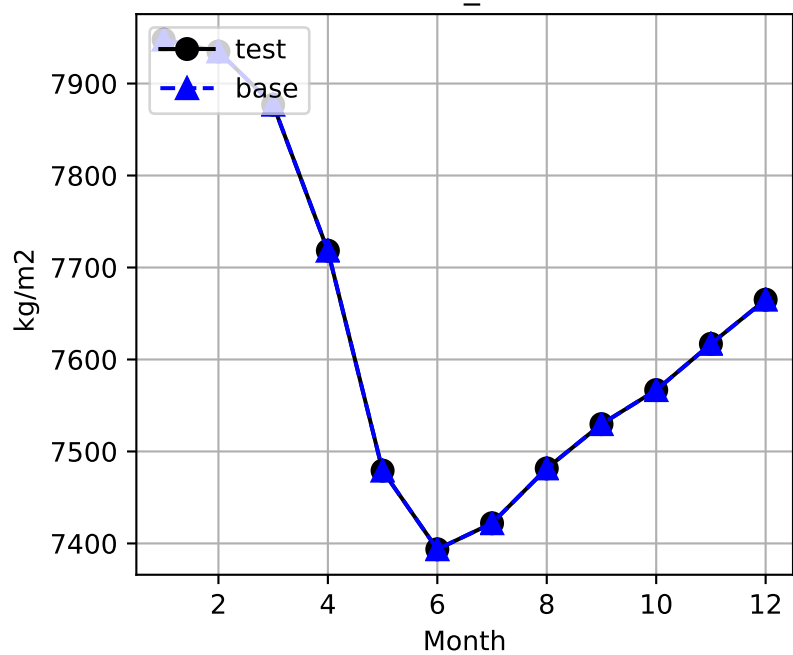

NPLANT_SCPF

GPP_CANOPY

Monthly Means: BCI, Panama

GPP_UNDERSTORY

BIOMASS_UNDERSTORY

BIOMASS_CANOPY

EFLX_LH_TOT

Monthly Means: BCI, Panama